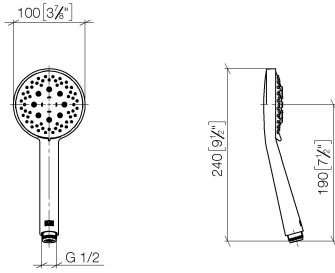

ST 050 203 2979

Fits: IMO, LISSÉ, META

- slide bar
- Pipe diameter 18 mm
- gauge 853 mm
- metal shower hose 1750mm with integrated anti-twist protection
- shower hose connector 3/8"
- Three or five settings: COMPACT RAIN, COMPACT SOFT FLOW, COMPACT AQUAPRESSURE FLOW, max. flow rate 6.8 l/min (at 3 bar)
- Function from: 6 l/min
- spray head Ø 100mm
- This product can help a building meet the requirements of Green Building Rating Systems, e.g. LEED®, BREEAM®, DGNB

ST 050 203 2979

mm [inches]

Certificates

WRAS\_2009048. ACS\_20 ACC LY 738. IAPMO\_4976 (1).

ST 050 203 2979

Spare parts list

No.	Item Number	Name	Quantity used	Delivery time
1	05 17 20 726 02 90	fixing set	2	2
2	08 17 20 726 90	holder	2	2
3	09 31 11 049 90	pin	2	2
4	04 31 11 113 00 90	pin	2	2
5	08 17 97 054-00	holder	2	10
6	90 28 22 597 00-00	holder	1	10
7	12 580 970-00	Slide unit - Chrome	1	10
8	28 322 970-00	Metal shower hose 1/2" x 3/8" x 1750 mm - Chrome	1	2

ST 050 203 2979

Fits: IMO, LULU, MADISON, MEM, TARA, CL.1, LISSÉ, VAIA, META, CYO

- Three or five settings: COMPACT RAIN, COMPACT SOFT FLOW, COMPACT AQUAPRESSURE FLOW, max. flow rate 6.8 l/min (at 3 bar)
- with anti-scale system
- spray head Ø 100mm
- 1/2" connection
- Function from: 6 l/min
- This product reduces water consumption by % (compared to requirements of EPAct '92)
- This product can contribute to Water Use Reduction in LEED® Green Building Rating
- This product can help a building meet the requirements of Green Building Rating Systems, e.g. LEED®, BREEAM®, DGNB

ST 050 203 2979

mm [inches]

Flow rate chart

Codes & Standards

California Energy  
Commission  
(CEC)

Certificates

LGA\_29984.