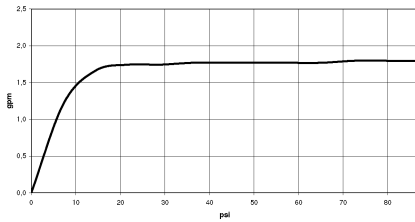

Intrinsic protection against back flow.

	Chrome	28 018 979-00 0010
	Brushed Platinum	28 018 979-06 0010
	Platinum	28 018 979-08 0010
	Dark Brass matt	28 018 979-16 0010
	Dark Bronze matt	28 018 979-17 0010
	Dark Chrome	28 018 979-19 0010
	Light Gold	28 018 979-26 0010
	Brushed Light Gold	28 018 979-27 0010
	Brushed Durabronze (23kt Gold)	28 018 979-28 0010
	Matte Black	28 018 979-33 0010
	Brushed Bronze	28 018 979-42 0010
	Brushed Champagne (22kt Gold)	28 018 979-46 0010
	Champagne (22kt Gold)	28 018 979-47 0010
	Brushed Chrome	28 018 979-93 0010
	Brushed Dark Platinum	28 018 979-99 0010

ST 050 203 2979

mm [inches]

Flow rate chart

Codes & Standards

California Energy  
Commission  
(CEC)

Certificates

LGA\_29984.