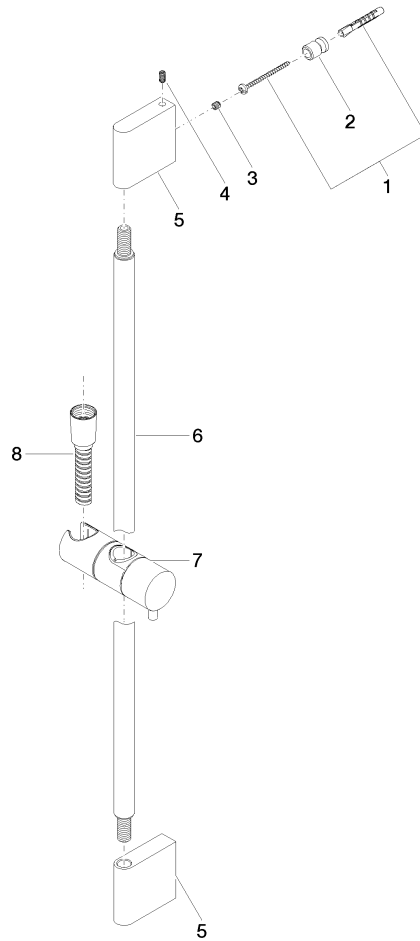

ST 050 203 2979

Fits: IMO, LISSÉ, META

- slide bar
- Pipe diameter 18 mm
- gauge 853 mm
- metal shower hose 1750mm with integrated anti-twist protection
- shower hose connector 3/8"
- Three or five settings: COMPACT RAIN, COMPACT SOFT FLOW, COMPACT AQUAPRESSURE FLOW, max. flow rate 6.8 l/min (at 3 bar)
- Function from: 6 l/min
- spray head Ø 100mm
- This product can help a building meet the requirements of Green Building Rating Systems, e.g. LEED®, BREEAM®, DGNB

## Shower set - Chrome

IMO

ST 050 203 2979

---

ST 050 203 2979

Fits: IMO, LULU, MEM, TARA, CL.1, LISSÉ, VAIA, META, CYO

- slide bar
- Pipe diameter 18 mm
- gauge 853 mm
- metal shower hose 1750mm with integrated anti-twist protection
- shower hose connector 3/8"

ST 050 203 2979

mm [inches]

Certificates

WRAS\_2009048. ACS\_20 ACC LY 738. IAPMO\_4976 (1).

ST 050 203 2979

Spare parts list

No.	Item Number	Name	Quantity used	Delivery time
1	05 17 20 726 02 90	fixing set	2	2
2	08 17 20 726 90	holder	2	2
3	09 31 11 049 90	pin	2	2
4	04 31 11 113 00 90	pin	2	2
5	08 17 97 054-00	holder	2	10
6	90 28 22 597 00-00	holder	1	10
7	12 580 970-00	Slide unit - Chrome	1	10
8	28 322 970-00	Metal shower hose 1/2" x 3/8" x 1750 mm - Chrome	1	2