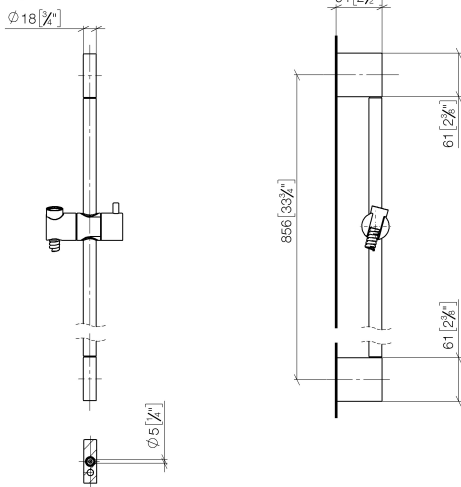

ST 050 203 2979

Fits: IMO, LISSÉ, META

- slide bar
- Pipe diameter 18 mm
- gauge 853 mm
- metal shower hose 1750mm with integrated anti-twist protection
- shower hose connector 3/8"
- Three or five settings: COMPACT RAIN, COMPACT SOFT FLOW, COMPACT AQUAPRESSURE FLOW, max. flow rate 6.8 l/min (at 3 bar)
- Function from: 6 l/min
- spray head Ø 100mm
- This product can help a building meet the requirements of Green Building Rating Systems, e.g. LEED®, BREEAM®, DGNB

## Shower set - Chrome

IMO

ST 050 203 2979

---

ST 050 203 2979

Fits: IMO, LULU, MEM, TARA, CL.1, LISSÉ, VAIA, META, CYO

- slide bar
- Pipe diameter 18 mm
- gauge 853 mm
- metal shower hose 1750mm with integrated anti-twist protection
- shower hose connector 3/8"

ST 050 203 2979

mm [inches]

Certificates

WRAS\_2009048. ACS\_20 ACC LY 738. IAPMO\_4976 (1).

ST 050 203 2979

Spare parts list

No.	Item Number	Name	Quantity used	Delivery time
1	05 17 20 726 02 90	fixing set	2	2
2	08 17 20 726 90	holder	2	2
3	09 31 11 049 90	pin	2	2
4	04 31 11 113 00 90	pin	2	2
5	08 17 97 054-00	holder	2	10
6	90 28 22 597 00-00	holder	1	10
7	12 580 970-00	Slide unit - Chrome	1	10
8	28 322 970-00	Metal shower hose 1/2" x 3/8" x 1750 mm - Chrome	1	2

ST 050 203 2979

mm [inches]

Flow rate chart

Codes & Standards

California Energy  
Commission  
(CEC)

Certificates

LGA\_29984.