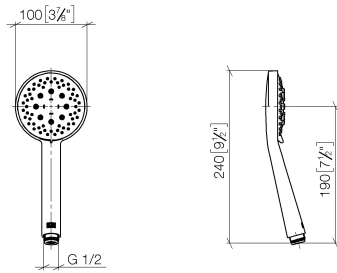

Shower set - Brushed Durabronz (23kt Gold)

IMO

ST 050 203 2979

Fits: IMO, LISSÉ, META

- slide bar
- Pipe diameter 18 mm
- gauge 853 mm
- metal shower hose 1750mm with integrated anti-twist protection
- shower hose connector 3/8"
- Three or five settings: COMPACT RAIN, COMPACT SOFT FLOW, COMPACT AQUAPRESSURE FLOW, max. flow rate 6.8 l/min (at 3 bar)
- Function from: 6 l/min
- spray head Ø 100mm
- This product can help a building meet the requirements of Green Building Rating Systems, e.g. LEED®, BREEAM®, DGNB

Spare parts list

No.	Item Number	Name	Quantity used	Delivery time
1	05 17 20 726 02 90	fixing set	2	2
2	08 17 20 726 90	holder	2	2
3	09 31 11 049 90	pin	2	2
4	04 31 11 113 00 90	pin	2	2
5	08 17 97 054-28	holder	2	20
6	90 28 22 597 00-28	holder	1	-
Spare part can no longer be ordered, please order the replacement item				
7	12 580 970-28	Slide unit - Brushed Durabron (23kt Gold)	1	20
8	28 322 970-28	Metal shower hose 1/2" x 3/8" x 1750 mm - Brushed Durabron (23kt Gold)	1	20

Intrinsic protection against back flow.

	Brushed Durabronze (23kt Gold)	28 018 979-28 0010
	Chrome	28 018 979-00 0010
	Brushed Platinum	28 018 979-06 0010
	Platinum	28 018 979-08 0010
	Dark Brass matt	28 018 979-16 0010
	Dark Bronze matt	28 018 979-17 0010
	Dark Chrome	28 018 979-19 0010
	Light Gold	28 018 979-26 0010
	Brushed Light Gold	28 018 979-27 0010
	Matte Black	28 018 979-33 0010
	Brushed Bronze	28 018 979-42 0010
	Brushed Champagne (22kt Gold)	28 018 979-46 0010
	Champagne (22kt Gold)	28 018 979-47 0010
	Brushed Chrome	28 018 979-93 0010
	Brushed Dark Platinum	28 018 979-99 0010

Shower set - Brushed Durabronz (23kt Gold)

IMO

ST 050 203 2979

ST 050 203 2979

mm [inches]

Flow rate chart

Codes & Standards

California Energy
Commission
(CEC)