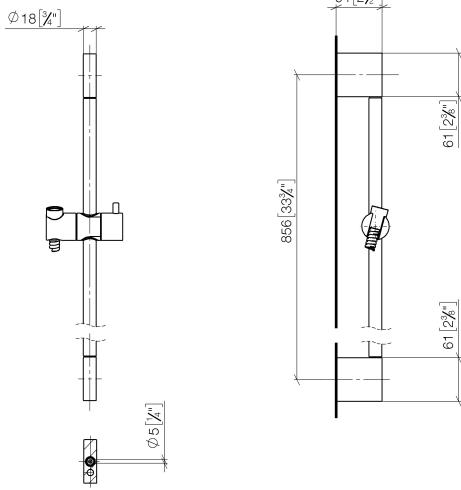

ST 050 203 2979

mm [inches]

Certificates

WRAS_2009048. ACS_20 ACC LY 738.