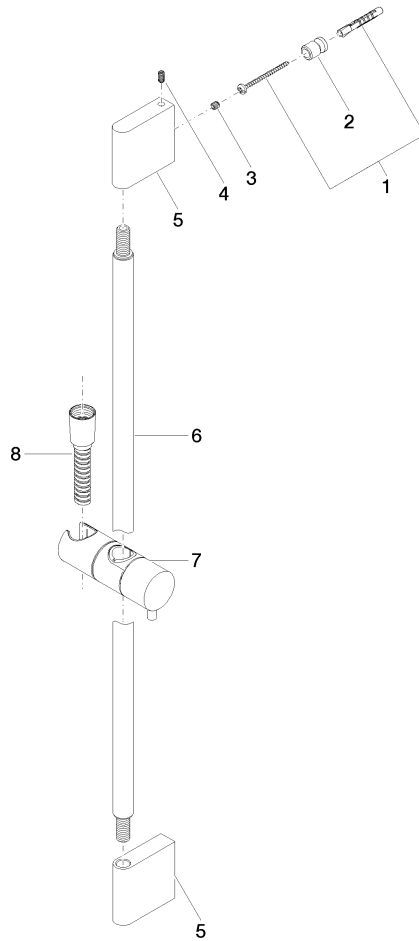

Shower set - Brushed Durabronz (23kt Gold)

IMO

ST 050 203 2979

Fits: IMO, LISSÉ, META

- slide bar
- Pipe diameter 18 mm
- gauge 853 mm
- metal shower hose 1750mm with integrated anti-twist protection
- shower hose connector 3/8"
- Three or five settings: COMPACT RAIN, COMPACT SOFT FLOW, COMPACT AQUAPRESSURE FLOW, max. flow rate 6.8 l/min (at 3 bar)
- Function from: 6 l/min
- spray head Ø 100mm
- This product can help a building meet the requirements of Green Building Rating Systems, e.g. LEED®, BREEAM®, DGNB

IMO

ST 050 203 2979

Fits: IMO, LULU, MEM, TARA, CL.1, LISSÉ, VAIA, META, CYO

- slide bar
- Pipe diameter 18 mm
- gauge 853 mm
- metal shower hose 1750mm with integrated anti-twist protection
- shower hose connector 3/8"

Required miscellaneous

	Hand shower FlowReduce - Brushed Durabronze (23kt Gold)	28 016 979-28 0010
---	--	-----------------------

ST 050 203 2979

mm [inches]

Certificates

WRAS_2009048. ACS_20 ACC LY 738.

ST 050 203 2979

Spare parts list

No.	Item Number	Name	Quantity used	Delivery time
1	05 17 20 726 02 90	fixing set	2	2
2	08 17 20 726 90	holder	2	2
3	09 31 11 049 90	pin	2	2
4	04 31 11 113 00 90	pin	2	2
5	08 17 97 054-28	holder	2	20
6	90 28 22 597 00-28	holder	1	-
Spare part can no longer be ordered, please order the replacement item				
7	12 580 970-28	Slide unit - Brushed Durabron (23kt Gold)	1	20
8	28 322 970-28	Metal shower hose 1/2" x 3/8" x 1750 mm - Brushed Durabron (23kt Gold)	1	20