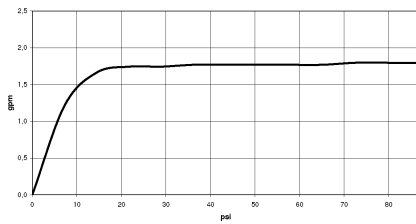

Shower set - Brushed Durabronz (23kt Gold)

IMO

ST 050 203 2979

ST 050 203 2979

mm [inches]

Flow rate chart

Codes & Standards

California Energy
Commission
(CEC)