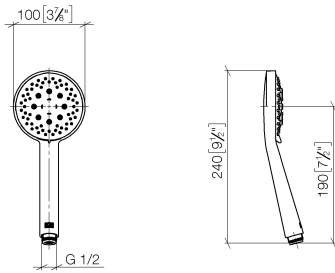

Shower set - Champagne (22kt Gold)

IMO

ST 050 203 2979

Fits: IMO, LISSÉ, META

- slide bar
- Pipe diameter 18 mm
- gauge 853 mm
- metal shower hose 1750mm with integrated anti-twist protection
- shower hose connector 3/8"
- Three or five settings: COMPACT RAIN, COMPACT SOFT FLOW, COMPACT AQUAPRESSURE FLOW, max. flow rate 6.8 l/min (at 3 bar)
- Function from: 6 l/min
- spray head Ø 100mm
- This product can help a building meet the requirements of Green Building Rating Systems, e.g. LEED®, BREEAM®, DGNB

Recommended miscellaneous

Wall elbow - Champagne (22kt Gold) 28 450 980-47

ST 050 203 2979

mm [inches]

ST 050 203 2979

Parts for other finishes can be found here: [Chrome](#)

Spare parts list

No.	Item Number	Name	Quantity used	Delivery time
1	05 17 20 726 02 90	fixing set	2	2
2	08 17 20 726 90	holder	2	2
3	09 31 11 049 90	pin	2	2
4	04 31 11 113 00 90	pin	2	2
5	08 17 97 054-47	holder	2	30
6	90 28 22 597 00-47	holder	1	30
7	12 580 970-47	Slide unit - Champagne (22kt Gold)	1	30
8	28 322 970-47	Metal shower hose 1/2" x 3/8" x 1750 mm - Champagne (22kt Gold)	1	30

Intrinsic protection against back flow.

	Champagne (22kt Gold)	28 018 979-47 0010
	Chrome	28 018 979-00 0010
	Brushed Platinum	28 018 979-06 0010
	Platinum	28 018 979-08 0010
	Dark Brass matt	28 018 979-16 0010
	Dark Bronze matt	28 018 979-17 0010
	Dark Chrome	28 018 979-19 0010
	Light Gold	28 018 979-26 0010
	Brushed Light Gold	28 018 979-27 0010
	Brushed Durabronze (23kt Gold)	28 018 979-28 0010
	Matte Black	28 018 979-33 0010
	Brushed Bronze	28 018 979-42 0010
	Brushed Champagne (22kt Gold)	28 018 979-46 0010
	Brushed Chrome	28 018 979-93 0010
	Brushed Dark Platinum	28 018 979-99 0010

Shower set - Champagne (22kt Gold)

IMO

ST 050 203 2979

ST 050 203 2979

mm [inches]

Flow rate chart

Codes & Standards

California Energy
Commission
(CEC)