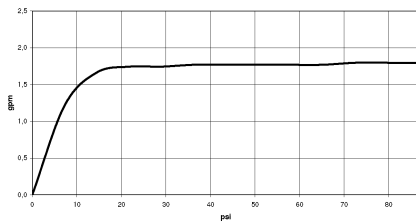

Shower set - Champagne (22kt Gold)

IMO

ST 050 203 2979

ST 050 203 2979

mm [inches]

Flow rate chart

Codes & Standards

California Energy
Commission
(CEC)