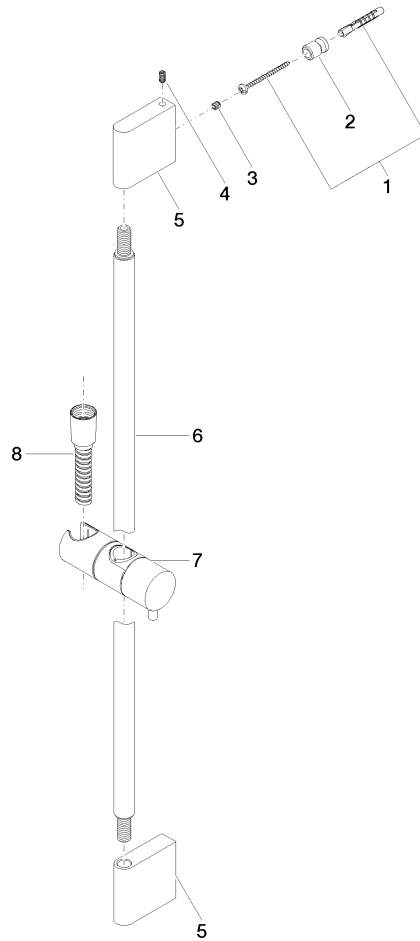

Shower set - Champagne (22kt Gold)

IMO

ST 050 203 2979

Fits: IMO, LISSÉ, META

- slide bar
- Pipe diameter 18 mm
- gauge 853 mm
- metal shower hose 1750mm with integrated anti-twist protection
- shower hose connector 3/8"
- Three or five settings: COMPACT RAIN, COMPACT SOFT FLOW, COMPACT AQUAPRESSURE FLOW, max. flow rate 6.8 l/min (at 3 bar)
- Function from: 6 l/min
- spray head Ø 100mm
- This product can help a building meet the requirements of Green Building Rating Systems, e.g. LEED®, BREEAM®, DGNB

IMO

ST 050 203 2979

Fits: IMO, LULU, MEM, TARA, CL.1, LISSÉ,
VAIA, META, CYO

- slide bar
- Pipe diameter 18 mm
- gauge 853 mm
- metal shower hose 1750mm with integrated anti-twist protection
- shower hose connector 3/8"

Recommended miscellaneous

Wall elbow - Champagne (22kt Gold) 28 450 980-47

ST 050 203 2979

mm [inches]

ST 050 203 2979

Parts for other finishes can be found here: [Chrome](#)

Spare parts list

No.	Item Number	Name	Quantity used	Delivery time
1	05 17 20 726 02 90	fixing set	2	2
2	08 17 20 726 90	holder	2	2
3	09 31 11 049 90	pin	2	2
4	04 31 11 113 00 90	pin	2	2
5	08 17 97 054-47	holder	2	30
6	90 28 22 597 00-47	holder	1	30
7	12 580 970-47	Slide unit - Champagne (22kt Gold)	1	30
8	28 322 970-47	Metal shower hose 1/2" x 3/8" x 1750 mm - Champagne (22kt Gold)	1	30

Shower set - Champagne (22kt Gold)

IMO

ST 050 203 2979

Fits: IMO, LULU, MADISON, MEM, TARA, CL.1, LISSÉ, VAIA, META, CYO

- Three or five settings: COMPACT RAIN, COMPACT SOFT FLOW, COMPACT AQUAPRESSURE FLOW, max. flow rate 6.8 l/min (at 3 bar)
- with anti-scale system
- spray head Ø 100mm
- 1/2" connection
- Function from: 6 l/min
- This product reduces water consumption by % (compared to requirements of EPAct '92)
- This product can contribute to Water Use Reduction in LEED® Green Building Rating
- This product can help a building meet the requirements of Green Building Rating Systems, e.g. LEED®, BREEAM®, DGNB