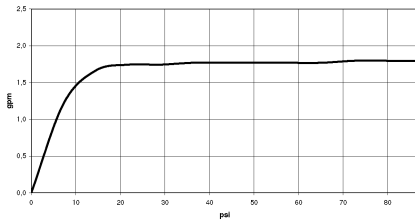

## Shower set - Brushed Dark Platinum

---

IMO

ST 050 203 2979

ST 050 203 2979

mm [inches]

Flow rate chart

Codes & Standards