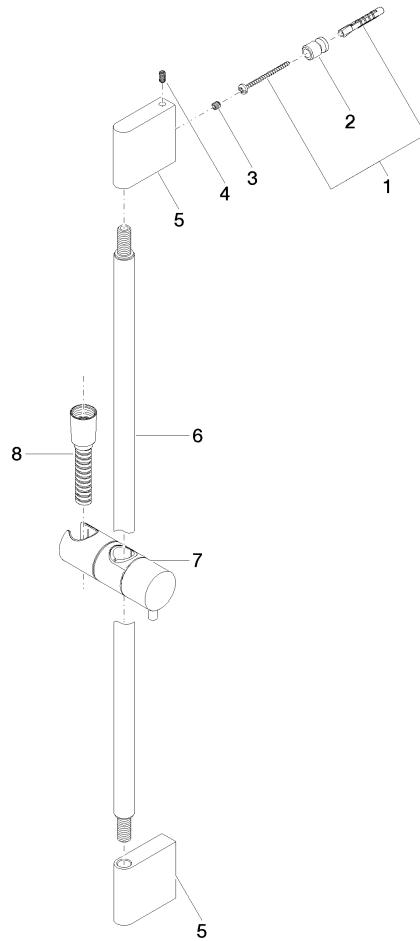

ST 050 203 2979

Fits: IMO, LISSÉ, META

- slide bar
- Pipe diameter 18 mm
- gauge 853 mm
- metal shower hose 1750mm with integrated anti-twist protection
- shower hose connector 3/8"
- Three or five settings: COMPACT RAIN, COMPACT SOFT FLOW, COMPACT AQUAPRESSURE FLOW, max. flow rate 6.8 l/min (at 3 bar)
- Function from: 6 l/min
- spray head Ø 100mm
- This product can help a building meet the requirements of Green Building Rating Systems, e.g. LEED®, BREEAM®, DGNB

## Shower set - Brushed Dark Platinum

---

IMO

ST 050 203 2979

ST 050 203 2979

Fits: IMO, LULU, MEM, TARA, CL.1, LISSÉ,  
VAIA, META, CYO

- slide bar
- Pipe diameter 18 mm
- gauge 853 mm
- metal shower hose 1750mm with integrated anti-twist protection
- shower hose connector 3/8"

ST 050 203 2979

Spare parts list

No.	Item Number	Name	Quantity used	Delivery time
1	05 17 20 726 02 90	fixing set	2	2
2	08 17 20 726 90	holder	2	2
3	09 31 11 049 90	pin	2	2
4	04 31 11 113 00 90	pin	2	2
5	08 17 97 054-99	holder	2	30
6	90 28 22 597 00-99	holder	1	30
7	12 580 970-99	Slide unit - Brushed Dark Platinum	1	30
8	28 322 970-99	Metal shower hose 1/2" x 3/8" x 1750 mm - Brushed Dark Platinum	1	2