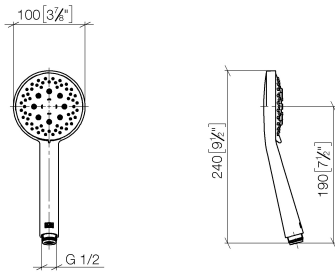

ST 050 203 2979

Fits: IMO, LISSÉ, META

- slide bar
- Pipe diameter 18 mm
- gauge 853 mm
- metal shower hose 1750mm with integrated anti-twist protection
- shower hose connector 3/8"
- Three or five settings: COMPACT RAIN, COMPACT SOFT FLOW, COMPACT AQUAPRESSURE FLOW, max. flow rate 6.8 l/min (at 3 bar)
- Function from: 6 l/min
- spray head Ø 100mm
- This product can help a building meet the requirements of Green Building Rating Systems, e.g. LEED®, BREEAM®, DGNB

## Shower set - Brushed Dark Platinum

---

IMO

ST 050 203 2979

ST 050 203 2979

Fits: IMO, LULU, MEM, TARA, CL.1, LISSÉ,  
VAIA, META, CYO

- slide bar
- Pipe diameter 18 mm
- gauge 853 mm
- metal shower hose 1750mm with integrated anti-twist protection
- shower hose connector 3/8"

ST 050 203 2979

Spare parts list

No.	Item Number	Name	Quantity used	Delivery time
1	05 17 20 726 02 90	fixing set	2	2
2	08 17 20 726 90	holder	2	2
3	09 31 11 049 90	pin	2	2
4	04 31 11 113 00 90	pin	2	2
5	08 17 97 054-99	holder	2	30
6	90 28 22 597 00-99	holder	1	30
7	12 580 970-99	Slide unit - Brushed Dark Platinum	1	30
8	28 322 970-99	Metal shower hose 1/2" x 3/8" x 1750 mm - Brushed Dark Platinum	1	2

## Shower set - Brushed Dark Platinum

---

IMO

ST 050 203 2979

ST 050 203 2979

mm [inches]

Flow rate chart

Codes & Standards