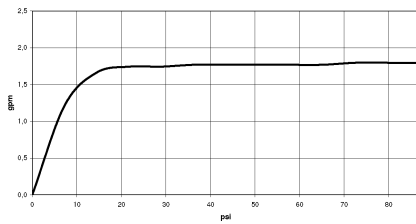

Intrinsic protection against back flow.

	Dark Chrome	28 012 979-19 0010
	Chrome	28 012 979-00 0010
	Brushed Platinum	28 012 979-06 0010
	Platinum	28 012 979-08 0010
	Light Gold	28 012 979-26 0010
	Brushed Light Gold	28 012 979-27 0010
	Brushed Durabronze (23kt Gold)	28 012 979-28 0010
	Matte Black	28 012 979-33 0010
	Brushed Bronze	28 012 979-42 0010
	Brushed Champagne (22kt Gold)	28 012 979-46 0010
	Champagne (22kt Gold)	28 012 979-47 0010
	Brushed Chrome	28 012 979-93 0010
	Brushed Dark Platinum	28 012 979-99 0010

ST 050 204 7980

mm [inches]

Flow rate chart

Codes & Standards

ASME A112.18.1/CSA B125.1	California Energy Commission (CEC)
---------------------------------	--

Certificates

LGA_29980.

SYMETRICS Shower set - Dark Chrome