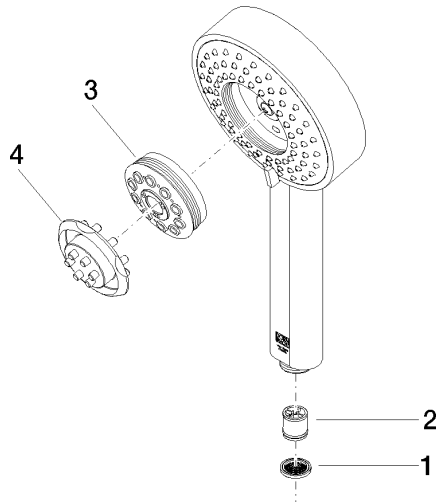

SYMETRICS Shower set - Dark Chrome

IMO

ST 050 204 7980

Fits: IMO, MEM, CL.1, CYO

- slide bar
- Pipe diameter 18 mm
- rosette 60 x 60 mm
- gauge 800 mm
- metal shower hose 1750mm with integrated anti-twist protection
- shower hose connector 3/8"
- Four settings: COMPACT RAIN, COMPACT SOFT FLOW, COMPACT AQUAPRESSURE FLOW, COMPACT CASCADE, max. flow rate 6.8 l/min (at 3 bar)
- spray head Ø 120mm

ST 050 204 7980

mm [inches]

Flow rate chart

Codes & Standards

ASME A112.18.1/CSA B125.1	California Energy Commission (CEC)
---------------------------------	--

Certificates

LGA_29980.

SYMETRICS Shower set - Dark Chrome

IMO

ST 050 204 7980

ST 050 204 7980

Parts for other finishes can be found here: [Chrome](#)

Fits: IMO, MEM, CL.1, CYO

- slide bar
- Pipe diameter 18 mm
- rosette 60 x 60 mm
- gauge 800 mm
- metal shower hose 1750mm with integrated anti-twist protection
- shower hose connector 3/8"

SYMETRICS Shower set - Dark Chrome

IMO

ST 050 204 7980

ST 050 204 7980

mm [inches]