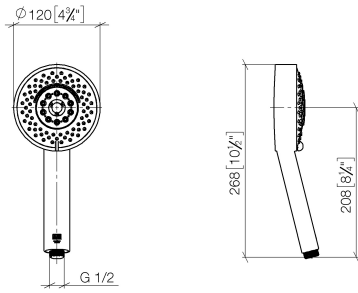

SYMETRICS Shower set - Dark Chrome

IMO

ST 050 204 7980

Fits: IMO, MEM, CL.1, CYO

- slide bar
- Pipe diameter 18 mm
- rosette 60 x 60 mm
- gauge 800 mm
- metal shower hose 1750mm with integrated anti-twist protection
- shower hose connector 3/8"
- Four settings: COMPACT RAIN, COMPACT SOFT FLOW, COMPACT AQUAPRESSURE FLOW, COMPACT CASCADE, max. flow rate 6.8 l/min (at 3 bar)
- spray head Ø 120mm

Fits: IMO, LULU, MADISON, MEM, TARA, CL.1, LISSÉ, VAIA, META, CYO

- Four settings: COMPACT RAIN, COMPACT SOFT FLOW, COMPACT AQUAPRESSURE FLOW, COMPACT CASCADE, max. flow rate 6.8 l/min (at 3 bar)
- with anti-scale system
- spray head Ø 120mm
- 1/2" connection
- This product reduces water consumption by % (compared to requirements of EPAAct '92)
- This product can contribute to Water Use Reduction in LEED® Green Building Rating
- This product can help a building meet the requirements of Green Building Rating Systems, e.g. LEED®, BREEAM®, DGNB

ST 050 204 7980

mm [inches]

Flow rate chart

Codes & Standards

ASME A112.18.1/CSA B125.1	California Energy Commission (CEC)
---------------------------------	--

Certificates

LGA_29980.

SYMETRICS Shower set - Dark Chrome

IMO

ST 050 204 7980

ST 050 204 7980

Parts for other finishes can be found here: [Chrome](#)

Fits: IMO, MEM, CL.1, CYO

- slide bar
- Pipe diameter 18 mm
- rosette 60 x 60 mm
- gauge 800 mm
- metal shower hose 1750mm with integrated anti-twist protection
- shower hose connector 3/8"