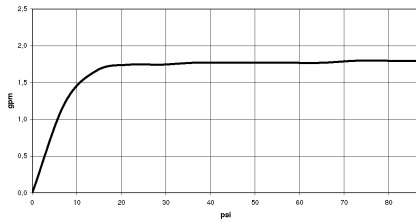

Intrinsic protection against back flow.

	Brushed Light Gold	28 012 979-27 0010
	Chrome	28 012 979-00 0010
	Brushed Platinum	28 012 979-06 0010
	Platinum	28 012 979-08 0010
	Dark Chrome	28 012 979-19 0010
	Light Gold	28 012 979-26 0010
	Brushed Durabrass (23kt Gold)	28 012 979-28 0010
	Matte Black	28 012 979-33 0010
	Brushed Bronze	28 012 979-42 0010
	Brushed Champagne (22kt Gold)	28 012 979-46 0010
	Champagne (22kt Gold)	28 012 979-47 0010
	Brushed Chrome	28 012 979-93 0010
	Brushed Dark Platinum	28 012 979-99 0010

ST 050 204 7980

mm [inches]

Flow rate chart

Codes & Standards

ASME
A112.18.1/CSA
B125.1

California Energy
Commission
(CEC)

Certificates

LGA_29980.