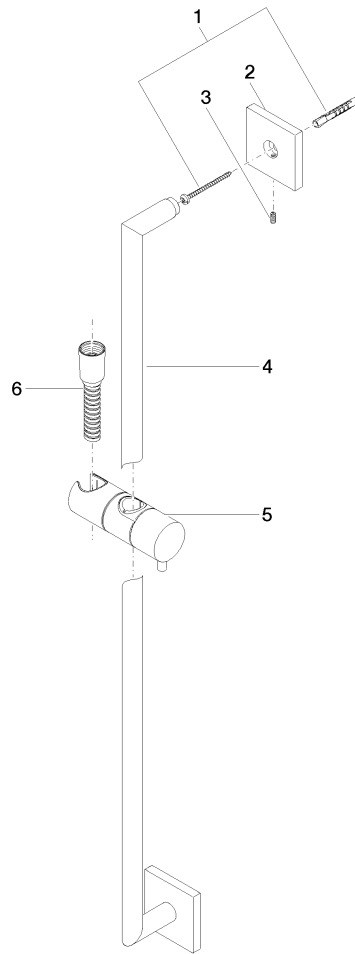

ST 050 204 7980

Fits: IMO, MEM, CL.1, CYO

- slide bar
- Pipe diameter 18 mm
- rosette 60 x 60 mm
- gauge 800 mm
- metal shower hose 1750mm with integrated anti-twist protection
- shower hose connector 3/8"
- Four settings: COMPACT RAIN, COMPACT SOFT FLOW, COMPACT AQUAPRESSURE FLOW, COMPACT CASCADE, max. flow rate 6.8 l/min (at 3 bar)
- spray head Ø 120mm

ST 050 204 7980

Fits: IMO, MEM, CL.1, CYO

- slide bar
- Pipe diameter 18 mm
- rosette 60 x 60 mm
- gauge 800 mm
- metal shower hose 1750mm with integrated anti-twist protection
- shower hose connector 3/8"

Required miscellaneous

	Hand shower FlowReduce - Brushed Light Gold	28 012 979-27 0010
---	--	-----------------------

SYMETRICS Shower set - Brushed Light Gold

IMO

ST 050 204 7980

ST 050 204 7980

mm [inches]

ST 050 204 7980

Spare parts list

No.	Item Number	Name	Quantity used	Delivery time
1	05 30 31 025 00 90	fixing set	2	2
2	08 17 98 507-27	holder	2	60
3	09 31 11 061 90	pin	2	2
4	05 28 22 590 01-27	bar	1	60
5	12 580 970-27	Slide unit - Brushed Light Gold	1	30
6	28 322 970-27	Metal shower hose 1/2" x 3/8" x 1750 mm - Brushed Light Gold	1	30