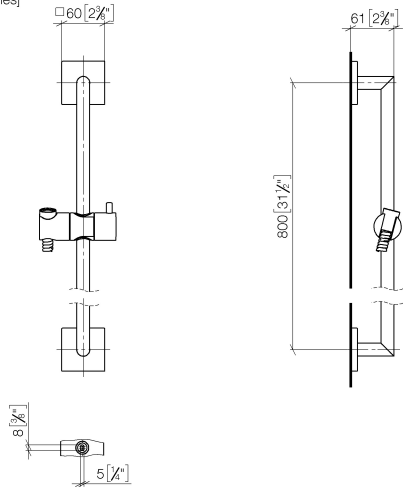

ST 050 204 7980

Fits: IMO, MEM, CL.1, CYO

- slide bar
- Pipe diameter 18 mm
- rosette 60 x 60 mm
- gauge 800 mm
- metal shower hose 1750mm with integrated anti-twist protection
- shower hose connector 3/8"
- Four settings: COMPACT RAIN, COMPACT SOFT FLOW, COMPACT AQUAPRESSURE FLOW, COMPACT CASCADE, max. flow rate 6.8 l/min (at 3 bar)
- spray head Ø 120mm

ST 050 204 7980

Fits: IMO, MEM, CL.1, CYO

- slide bar
- Pipe diameter 18 mm
- rosette 60 x 60 mm
- gauge 800 mm
- metal shower hose 1750mm with integrated anti-twist protection
- shower hose connector 3/8"

Required miscellaneous

	Hand shower FlowReduce - Brushed Light Gold	28 012 979-27 0010
---	--	-----------------------

SYMETRICS Shower set - Brushed Light Gold

IMO

ST 050 204 7980

ST 050 204 7980

mm [inches]

ST 050 204 7980

Spare parts list

No.	Item Number	Name	Quantity used	Delivery time
1	05 30 31 025 00 90	fixing set	2	2
2	08 17 98 507-27	holder	2	60
3	09 31 11 061 90	pin	2	2
4	05 28 22 590 01-27	bar	1	60
5	12 580 970-27	Slide unit - Brushed Light Gold	1	30
6	28 322 970-27	Metal shower hose 1/2" x 3/8" x 1750 mm - Brushed Light Gold	1	30