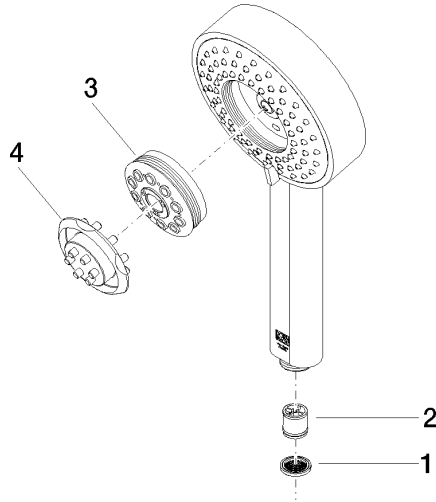

ST 050 204 7980

Fits: IMO, MEM, CL.1, CYO

- slide bar
- Pipe diameter 18 mm
- rosette 60 x 60 mm
- gauge 800 mm
- metal shower hose 1750mm with integrated anti-twist protection
- shower hose connector 3/8"
- Four settings: COMPACT RAIN, COMPACT SOFT FLOW, COMPACT AQUAPRESSURE FLOW, COMPACT CASCADE, max. flow rate 6.8 l/min (at 3 bar)
- spray head Ø 120mm

ST 050 204 7980

mm [inches]

Flow rate chart

Codes & Standards

ASME
A112.18.1/CSA
B125.1

California Energy
Commission
(CEC)

Certificates

LGA_29980.

SYMETRICS Shower set - Brushed Light Gold

IMO

ST 050 204 7980

ST 050 204 7980

Parts for other finishes can be found here: [Chrome](#)

Spare parts list

No.	Item Number	Name	Quantity used	Delivery time
1	09 23 01 039 90	sieve	1	2
2	09 23 01 166 90	flow reducer	1	2
3	04 12 11 071 00 90	shower	1	2
4	09 30 09 022 90	key	1	2

ST 050 204 7980

Fits: IMO, MEM, CL.1, CYO

- slide bar
- Pipe diameter 18 mm
- rosette 60 x 60 mm
- gauge 800 mm
- metal shower hose 1750mm with integrated anti-twist protection
- shower hose connector 3/8"