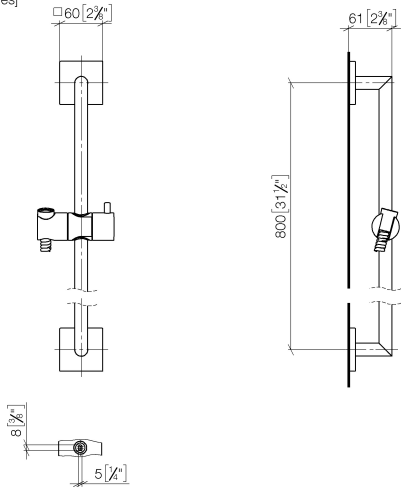

ST 050 204 7980

mm [inches]

Certificates

WRAS_2009048. ACS_20 ACC LY 738. IAPMO_4976 (6).