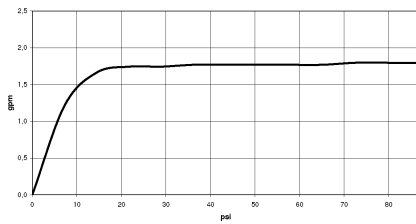

## SYMETRICS Shower set - Matte Black

---

IMO

ST 050 204 7980

ST 050 204 7980

mm [inches]

**Flow rate chart**

**Codes & Standards**