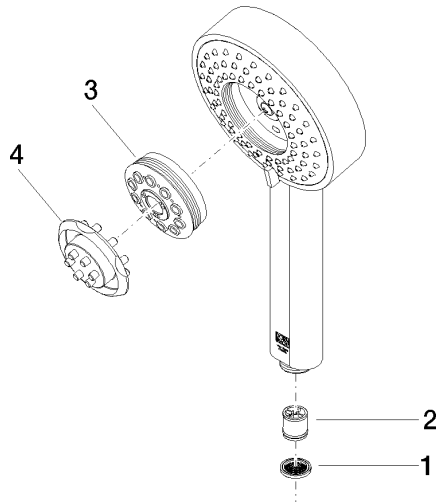

ST 050 204 7980

Fits: IMO, MEM, CL.1, CYO

- slide bar
- Pipe diameter 18 mm
- rosette 60 x 60 mm
- gauge 800 mm
- metal shower hose 1750mm with integrated anti-twist protection
- shower hose connector 3/8"
- Four settings: COMPACT RAIN, COMPACT SOFT FLOW, COMPACT AQUAPRESSURE FLOW, COMPACT CASCADE, max. flow rate 6.8 l/min (at 3 bar)
- spray head Ø 120mm

ST 050 204 7980

Parts for other finishes can be found here: [Chrome](#)

**Spare parts list**

No.	Item Number	Name	Quantity used	Delivery time
1	05 30 31 025 00 90	fixing set	2	2
2	08 17 98 507-33	holder	2	30
3	09 31 11 061 90	pin	2	2
4	05 28 22 590 01-33	bar	1	30
5	12 580 970-33	Slide unit - Matte Black	1	10
6	28 322 970-33	Metal shower hose 1/2" x 3/8" x 1750 mm - Matte Black	1	2

## SYMETRICS Shower set - Matte Black

---

IMO

ST 050 204 7980

ST 050 204 7980

mm [inches]

**Flow rate chart**

**Codes & Standards**

## SYMETRICS Shower set - Matte Black

---

IMO

ST 050 204 7980

ST 050 204 7980

Parts for other finishes can be found here: [Chrome](#)

**Spare parts list**

No.	Item Number	Name	Quantity used	Delivery time
1	09 23 01 039 90	sieve	1	2
2	09 23 01 166 90	flow reducer	1	2
3	04 12 11 071 00 90	shower	1	2
4	09 30 09 022 90	key	1	2