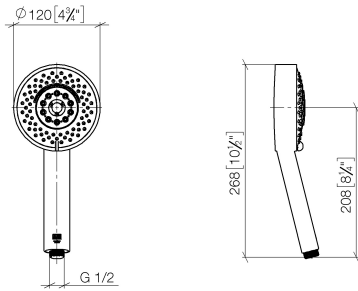

ST 050 204 7980

Fits: IMO, MEM, CL.1, CYO

- slide bar
- Pipe diameter 18 mm
- rosette 60 x 60 mm
- gauge 800 mm
- metal shower hose 1750mm with integrated anti-twist protection
- shower hose connector 3/8"
- Four settings: COMPACT RAIN, COMPACT SOFT FLOW, COMPACT AQUAPRESSURE FLOW, COMPACT CASCADE, max. flow rate 6.8 l/min (at 3 bar)
- spray head Ø 120mm

## SYMETRICS Shower set - Matte Black

---

IMO

ST 050 204 7980

ST 050 204 7980

Fits: IMO, MEM, CL.1, CYO

- slide bar
- Pipe diameter 18 mm
- rosette 60 x 60 mm
- gauge 800 mm
- metal shower hose 1750mm with integrated anti-twist protection
- shower hose connector 3/8"

## SYMETRICS Shower set - Matte Black

---

IMO

ST 050 204 7980

ST 050 204 7980

mm [inches]

**Flow rate chart**

**Codes & Standards**