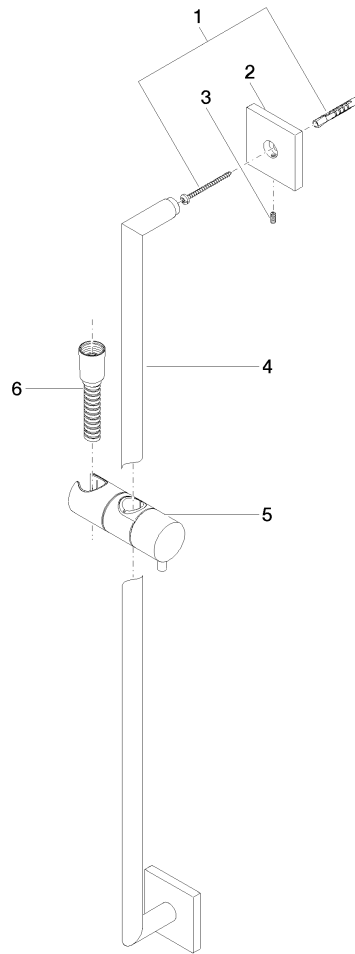

ST 050 204 7980

Fits: IMO, MEM, CL.1, CYO

- slide bar
- Pipe diameter 18 mm
- rosette 60 x 60 mm
- gauge 800 mm
- metal shower hose 1750mm with integrated anti-twist protection
- shower hose connector 3/8"
- Four settings: COMPACT RAIN, COMPACT SOFT FLOW, COMPACT AQUAPRESSURE FLOW, COMPACT CASCADE, max. flow rate 6.8 l/min (at 3 bar)
- spray head Ø 120mm

## SYMETRICS Shower set - Matte Black

---

IMO

ST 050 204 7980

ST 050 204 7980

Fits: IMO, MEM, CL.1, CYO

- slide bar
- Pipe diameter 18 mm
- rosette 60 x 60 mm
- gauge 800 mm
- metal shower hose 1750mm with integrated anti-twist protection
- shower hose connector 3/8"

**Required miscellaneous**

	<b>Hand shower FlowReduce - Matte Black</b>	28 018 979-33 0010
---	---	-----------------------

ST 050 204 7980

mm [inches]

Certificates

WRAS\_2009048. ACS\_20 ACC LY 738. IAPMO\_4976 (6).

ST 050 204 7980

Parts for other finishes can be found here: [Chrome](#)

**Spare parts list**

No.	Item Number	Name	Quantity used	Delivery time
1	05 30 31 025 00 90	fixing set	2	2
2	08 17 98 507-33	holder	2	30
3	09 31 11 061 90	pin	2	2
4	05 28 22 590 01-33	bar	1	30
5	12 580 970-33	Slide unit - Matte Black	1	10
6	28 322 970-33	Metal shower hose 1/2" x 3/8" x 1750 mm - Matte Black	1	2