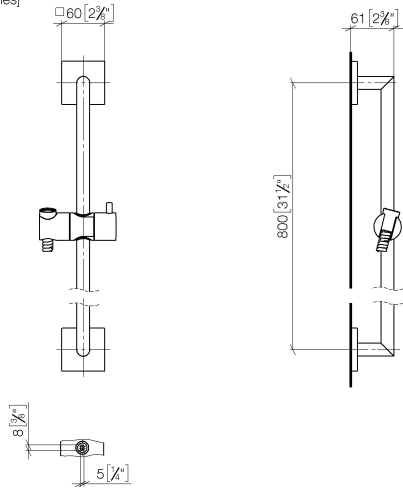

SYMETRICS Shower set - Brushed Champagne (22kt Gold)

IMO

ST 050 204 7980

Fits: IMO, MEM, CL.1, CYO

- slide bar
- Pipe diameter 18 mm
- rosette 60 x 60 mm
- gauge 800 mm
- metal shower hose 1750mm with integrated anti-twist protection
- shower hose connector 3/8"
- Four settings: COMPACT RAIN, COMPACT SOFT FLOW, COMPACT AQUAPRESSURE FLOW, COMPACT CASCADE, max. flow rate 6.8 l/min (at 3 bar)
- spray head Ø 120mm

SYMETRICS Shower set - Brushed Champagne (22kt Gold)

IMO

ST 050 204 7980

Fits: IMO, MEM, CL.1, CYO

- slide bar
- Pipe diameter 18 mm
- rosette 60 x 60 mm
- gauge 800 mm
- metal shower hose 1750mm with integrated anti-twist protection
- shower hose connector 3/8"

SYMETRICS Shower set - Brushed Champagne (22kt Gold)

IMO

ST 050 204 7980

ST 050 204 7980

mm [inches]

ST 050 204 7980

Parts for other finishes can be found here: [Chrome](#)

Spare parts list

No.	Item Number	Name	Quantity used	Delivery time
1	05 30 31 025 00 90	fixing set	2	2
2	08 17 98 507-46	holder	2	30
3	09 31 11 061 90	pin	2	2
4	05 28 22 590 01-46	bar	1	30
5	12 580 970-46	Slide unit - Brushed Champagne (22kt Gold)	1	30
6	28 322 970-46	Metal shower hose 1/2" x 3/8" x 1750 mm - Brushed Champagne (22kt Gold)	1	30