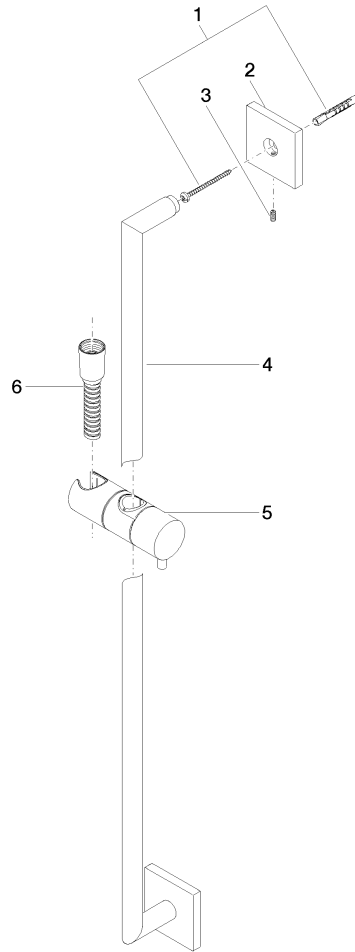

SYMETRICS Shower set - Brushed Champagne (22kt Gold)

IMO

ST 050 204 7980

Fits: IMO, MEM, CL.1, CYO

- slide bar
- Pipe diameter 18 mm
- rosette 60 x 60 mm
- gauge 800 mm
- metal shower hose 1750mm with integrated anti-twist protection
- shower hose connector 3/8"
- Four settings: COMPACT RAIN, COMPACT SOFT FLOW, COMPACT AQUAPRESSURE FLOW, COMPACT CASCADE, max. flow rate 6.8 l/min (at 3 bar)
- spray head Ø 120mm

SYMETRICS Shower set - Brushed Champagne (22kt Gold)

IMO

ST 050 204 7980

Fits: IMO, MEM, CL.1, CYO

- slide bar
- Pipe diameter 18 mm
- rosette 60 x 60 mm
- gauge 800 mm
- metal shower hose 1750mm with integrated anti-twist protection
- shower hose connector 3/8"

SYMETRICS Shower set - Brushed Champagne (22kt Gold)

IMO

ST 050 204 7980

ST 050 204 7980

mm [inches]

ST 050 204 7980

Parts for other finishes can be found here: [Chrome](#)

Spare parts list

No.	Item Number	Name	Quantity used	Delivery time
1	05 30 31 025 00 90	fixing set	2	2
2	08 17 98 507-46	holder	2	30
3	09 31 11 061 90	pin	2	2
4	05 28 22 590 01-46	bar	1	30
5	12 580 970-46	Slide unit - Brushed Champagne (22kt Gold)	1	30
6	28 322 970-46	Metal shower hose 1/2" x 3/8" x 1750 mm - Brushed Champagne (22kt Gold)	1	30