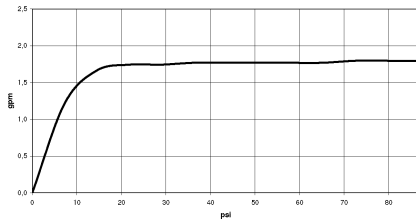

Intrinsic protection against back flow.

	Brushed Champagne (22kt Gold)	28 012 979-46 0010
	Chrome	28 012 979-00 0010
	Brushed Platinum	28 012 979-06 0010
	Platinum	28 012 979-08 0010
	Dark Chrome	28 012 979-19 0010
	Light Gold	28 012 979-26 0010
	Brushed Light Gold	28 012 979-27 0010
	Brushed Durabronze (23kt Gold)	28 012 979-28 0010
	Matte Black	28 012 979-33 0010
	Brushed Bronze	28 012 979-42 0010
	Champagne (22kt Gold)	28 012 979-47 0010
	Brushed Chrome	28 012 979-93 0010
	Brushed Dark Platinum	28 012 979-99 0010

ST 050 204 7980

mm [inches]

Flow rate chart

Codes & Standards

ASME A112.18.1/CSA B125.1	California Energy Commission (CEC)
---------------------------------	--

Certificates

LGA_29980.

SYMETRICS Shower set - Brushed Champagne (22kt Gold)