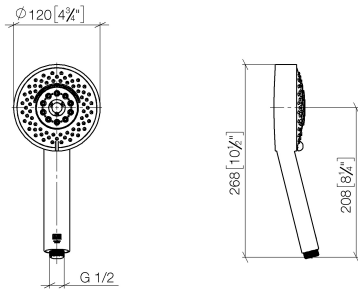

ST 050 204 7980

mm [inches]