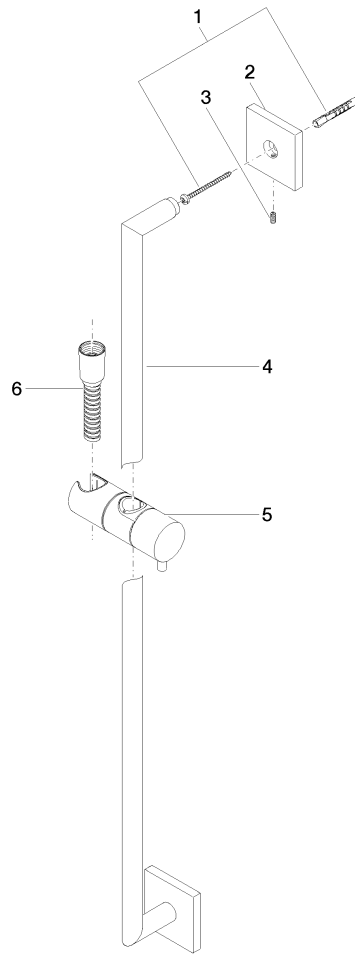

SYMETRICS Shower set - Champagne (22kt Gold)

IMO

ST 050 204 7980

Fits: IMO, MEM, CL.1, CYO

- slide bar
- Pipe diameter 18 mm
- rosette 60 x 60 mm
- gauge 800 mm
- metal shower hose 1750mm with integrated anti-twist protection
- shower hose connector 3/8"
- Four settings: COMPACT RAIN, COMPACT SOFT FLOW, COMPACT AQUAPRESSURE FLOW, COMPACT CASCADE, max. flow rate 6.8 l/min (at 3 bar)
- spray head Ø 120mm

SYMETRICS Shower set - Champagne (22kt Gold)

IMO

ST 050 204 7980

Fits: IMO, MEM, CL.1, CYO

- slide bar
- Pipe diameter 18 mm
- rosette 60 x 60 mm
- gauge 800 mm
- metal shower hose 1750mm with integrated anti-twist protection
- shower hose connector 3/8"

SYMETRICS Shower set - Champagne (22kt Gold)

IMO

ST 050 204 7980

ST 050 204 7980

mm [inches]

ST 050 204 7980

Parts for other finishes can be found here: [Chrome](#)

Spare parts list

No.	Item Number	Name	Quantity used	Delivery time
1	05 30 31 025 00 90	fixing set	2	2
2	08 17 98 507-47	holder	2	30
3	09 31 11 061 90	pin	2	2
4	05 28 22 590 01-47	bar	1	30
5	12 580 970-47	Slide unit - Champagne (22kt Gold)	1	30
6	28 322 970-47	Metal shower hose 1/2" x 3/8" x 1750 mm - Champagne (22kt Gold)	1	30