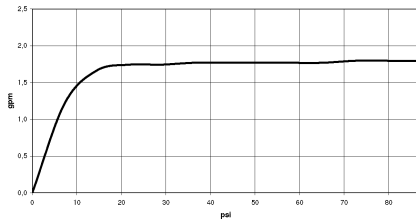

Intrinsic protection against back flow.

	Champagne (22kt Gold)	28 012 979-47 0010
	Chrome	28 012 979-00 0010
	Brushed Platinum	28 012 979-06 0010
	Platinum	28 012 979-08 0010
	Dark Chrome	28 012 979-19 0010
	Light Gold	28 012 979-26 0010
	Brushed Light Gold	28 012 979-27 0010
	Brushed Durabronze (23kt Gold)	28 012 979-28 0010
	Matte Black	28 012 979-33 0010
	Brushed Bronze	28 012 979-42 0010
	Brushed Champagne (22kt Gold)	28 012 979-46 0010
	Brushed Chrome	28 012 979-93 0010
	Brushed Dark Platinum	28 012 979-99 0010

ST 050 204 7980

mm [inches]

Flow rate chart

Codes & Standards

ASME A112.18.1/CSA B125.1	California Energy Commission (CEC)
---------------------------------	--

Certificates

LGA_29980.

SYMETRICS Shower set - Champagne (22kt Gold)