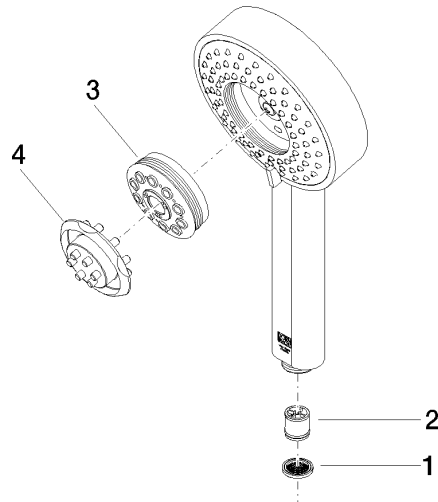

ST 050 204 7980

Parts for other finishes can be found here: [Chrome](#)

Spare parts list

No.	Item Number	Name	Quantity used	Delivery time
1	09 23 01 039 90	sieve	1	2
2	09 23 01 166 90	flow reducer	1	2
3	04 12 11 071 00 90	shower	1	2
4	09 30 09 022 90	key	1	2