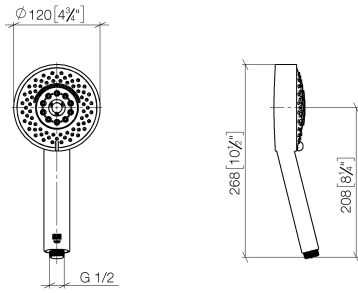

SYMETRICS Shower set - Champagne (22kt Gold)

IMO

ST 050 204 7980

Fits: IMO, MEM, CL.1, CYO

- slide bar
- Pipe diameter 18 mm
- rosette 60 x 60 mm
- gauge 800 mm
- metal shower hose 1750mm with integrated anti-twist protection
- shower hose connector 3/8"
- Four settings: COMPACT RAIN, COMPACT SOFT FLOW, COMPACT AQUAPRESSURE FLOW, COMPACT CASCADE, max. flow rate 6.8 l/min (at 3 bar)
- spray head Ø 120mm

IMO

ST 050 204 7980

Fits: IMO, LULU, MADISON, MEM, TARA, CL.1, LISSÉ, VAIA, META, CYO

- Four settings: COMPACT RAIN, COMPACT SOFT FLOW, COMPACT AQUAPRESSURE FLOW, COMPACT CASCADE, max. flow rate 6.8 l/min (at 3 bar)
- with anti-scale system
- spray head Ø 120mm
- 1/2" connection
- This product reduces water consumption by % (compared to requirements of EPAct '92)
- This product can contribute to Water Use Reduction in LEED® Green Building Rating
- This product can help a building meet the requirements of Green Building Rating Systems, e.g. LEED®, BREEAM®, DGNB

ST 050 204 7980

mm [inches]

Flow rate chart

Codes & Standards

ASME A112.18.1/CSA B125.1	California Energy Commission (CEC)
---------------------------------	--

Certificates

LGA_29980.

SYMETRICS Shower set - Champagne (22kt Gold)

SYMETRICS Shower set - Champagne (22kt Gold)

IMO

ST 050 204 7980

Fits: IMO, MEM, CL.1, CYO

- slide bar
- Pipe diameter 18 mm
- rosette 60 x 60 mm
- gauge 800 mm
- metal shower hose 1750mm with integrated anti-twist protection
- shower hose connector 3/8"