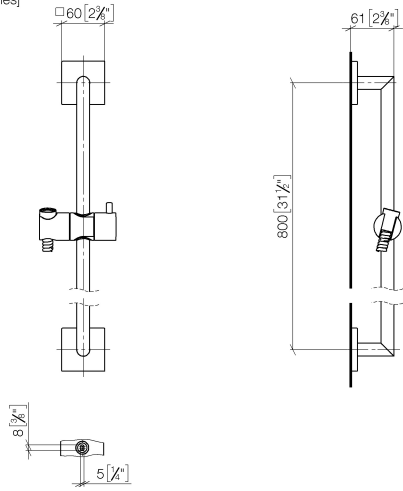

SYMETRICS Shower set - Champagne (22kt Gold)

IMO

ST 050 204 7980

Fits: IMO, MEM, CL.1, CYO

- slide bar
- Pipe diameter 18 mm
- rosette 60 x 60 mm
- gauge 800 mm
- metal shower hose 1750mm with integrated anti-twist protection
- shower hose connector 3/8"
- Four settings: COMPACT RAIN, COMPACT SOFT FLOW, COMPACT AQUAPRESSURE FLOW, COMPACT CASCADE, max. flow rate 6.8 l/min (at 3 bar)
- spray head Ø 120mm

SYMETRICS Shower set - Champagne (22kt Gold)

IMO

ST 050 204 7980

Fits: IMO, MEM, CL.1, CYO

- slide bar
- Pipe diameter 18 mm
- rosette 60 x 60 mm
- gauge 800 mm
- metal shower hose 1750mm with integrated anti-twist protection
- shower hose connector 3/8"

SYMETRICS Shower set - Champagne (22kt Gold)

IMO

ST 050 204 7980

ST 050 204 7980

mm [inches]

ST 050 204 7980

Parts for other finishes can be found here: [Chrome](#)

Spare parts list

No.	Item Number	Name	Quantity used	Delivery time
1	05 30 31 025 00 90	fixing set	2	2
2	08 17 98 507-47	holder	2	30
3	09 31 11 061 90	pin	2	2
4	05 28 22 590 01-47	bar	1	30
5	12 580 970-47	Slide unit - Champagne (22kt Gold)	1	30
6	28 322 970-47	Metal shower hose 1/2" x 3/8" x 1750 mm - Champagne (22kt Gold)	1	30