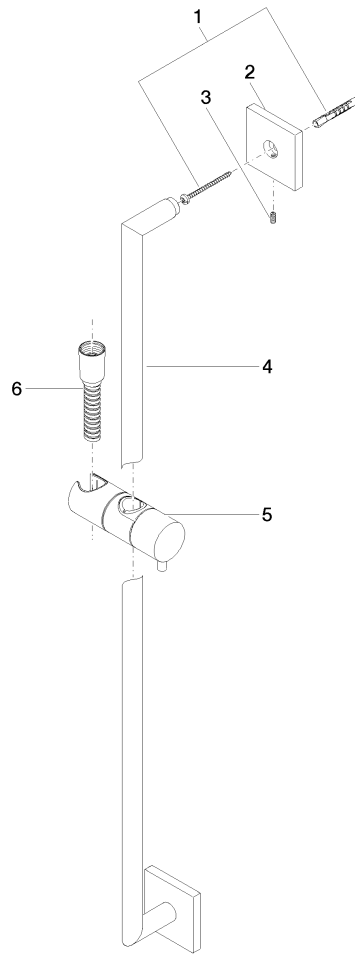

ST 050 204 7980

Fits: IMO, MEM, CL.1, CYO

- slide bar
- Pipe diameter 18 mm
- rosette 60 x 60 mm
- gauge 800 mm
- metal shower hose 1750mm with integrated anti-twist protection
- shower hose connector 3/8"
- Four settings: COMPACT RAIN, COMPACT SOFT FLOW, COMPACT AQUAPRESSURE FLOW, COMPACT CASCADE, max. flow rate 6.8 l/min (at 3 bar)
- spray head Ø 120mm

Individual components of this set

You need the following components for this set

1x 26 413 980-93

1x 28 012 979-93 0010

SYMETRICS Shower set - Brushed Chrome

IMO

ST 050 204 7980

ST 050 204 7980

Fits: IMO, MEM, CL.1, CYO

- slide bar
- Pipe diameter 18 mm
- rosette 60 x 60 mm
- gauge 800 mm
- metal shower hose 1750mm with integrated anti-twist protection
- shower hose connector 3/8"

This article does not include a hand shower!

ST 050 204 7980

mm [inches]

Certificates

WRAS_2009048. ACS_20 ACC LY 738. IAPMO_4976 (2).

ST 050 204 7980

Parts for other finishes can be found here: [Chrome](#)

Spare parts list

No.	Item Number	Name	Quantity used	Delivery time
1	05 30 31 025 00 90	fixing set	2	2
2	08 17 98 507-93	holder	2	20
3	09 31 11 061 90	pin	2	2
4	05 28 22 590 01-93	bar	1	20
5	12 580 970-93	Slide unit - Brushed Chrome	1	20
6	28 322 970-93	Metal shower hose 1/2" x 3/8" x 1750 mm - Brushed Chrome	1	20