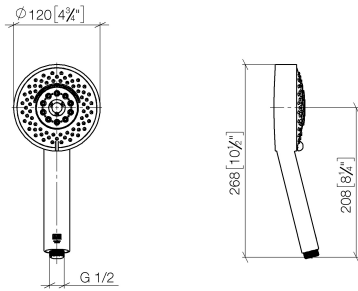

Fits: IMO, MEM, CL.1, CYO

- slide bar
- Pipe diameter 18 mm
- rosette 60 x 60 mm
- gauge 800 mm
- metal shower hose 1750mm with integrated anti-twist protection
- shower hose connector 3/8"

This article does not include a hand shower!

ST 050 204 7980

mm [inches]

Certificates

WRAS_2009048. ACS_20 ACC LY 738. IAPMO_4976 (2).

ST 050 204 7980

Parts for other finishes can be found here: [Chrome](#)

Spare parts list

No.	Item Number	Name	Quantity used	Delivery time
1	05 30 31 025 00 90	fixing set	2	2
2	08 17 98 507-93	holder	2	20
3	09 31 11 061 90	pin	2	2
4	05 28 22 590 01-93	bar	1	20
5	12 580 970-93	Slide unit - Brushed Chrome	1	20
6	28 322 970-93	Metal shower hose 1/2" x 3/8" x 1750 mm - Brushed Chrome	1	20

Intrinsic protection against back flow.

	Brushed Chrome	28 012 979-93 0010
	Chrome	28 012 979-00 0010
	Brushed Platinum	28 012 979-06 0010
	Platinum	28 012 979-08 0010
	Dark Chrome	28 012 979-19 0010
	Light Gold	28 012 979-26 0010
	Brushed Light Gold	28 012 979-27 0010
	Brushed Durabronze (23kt Gold)	28 012 979-28 0010
	Matte Black	28 012 979-33 0010
	Brushed Bronze	28 012 979-42 0010
	Brushed Champagne (22kt Gold)	28 012 979-46 0010
	Champagne (22kt Gold)	28 012 979-47 0010
	Brushed Dark Platinum	28 012 979-99 0010

SYMETRICS Shower set - Brushed Chrome

IMO

ST 050 204 7980

ST 050 204 7980

mm [inches]

Flow rate chart

Codes & Standards

ASME
A112.18.1/CSA
B125.1