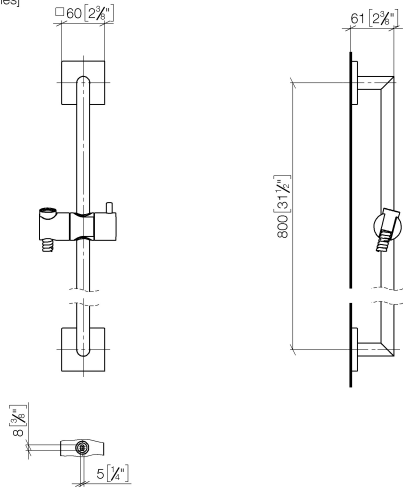

ST 050 204 7980

Fits: IMO, MEM, CL.1, CYO

- slide bar
- Pipe diameter 18 mm
- rosette 60 x 60 mm
- gauge 800 mm
- metal shower hose 1750mm with integrated anti-twist protection
- shower hose connector 3/8"
- Four settings: COMPACT RAIN, COMPACT SOFT FLOW, COMPACT AQUAPRESSURE FLOW, COMPACT CASCADE, max. flow rate 6.8 l/min (at 3 bar)
- spray head Ø 120mm

Fits: IMO, MEM, CL.1, CYO

- slide bar
- Pipe diameter 18 mm
- rosette 60 x 60 mm
- gauge 800 mm
- metal shower hose 1750mm with integrated anti-twist protection
- shower hose connector 3/8"

This article does not include a hand shower!

ST 050 204 7980

mm [inches]

Certificates

WRAS_2009048. ACS_20 ACC LY 738. IAPMO_4976 (2).

ST 050 204 7980

Parts for other finishes can be found here: [Chrome](#)

Spare parts list

No.	Item Number	Name	Quantity used	Delivery time
1	05 30 31 025 00 90	fixing set	2	2
2	08 17 98 507-93	holder	2	20
3	09 31 11 061 90	pin	2	2
4	05 28 22 590 01-93	bar	1	20
5	12 580 970-93	Slide unit - Brushed Chrome	1	20
6	28 322 970-93	Metal shower hose 1/2" x 3/8" x 1750 mm - Brushed Chrome	1	20

SYMETRICS Shower set - Brushed Chrome

IMO

ST 050 204 7980

ST 050 204 7980

mm [inches]

Flow rate chart

Codes & Standards

ASME
A112.18.1/CSA
B125.1