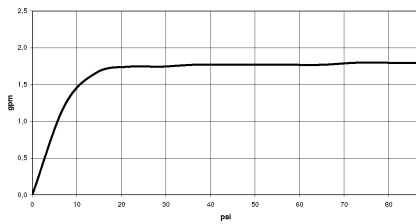

SYMETRICS Shower set - Brushed Chrome

IMO

ST 050 204 7980

ST 050 204 7980

mm [inches]

Flow rate chart

Codes & Standards

ASME
A112.18.1/CSA
B125.1

California Energy
Commission
(CEC)

Certificates

LGA_29980.

IAPMO_4976 (2).

SYMETRICS Shower set - Brushed Chrome

IMO

ST 050 204 7980

ST 050 204 7980