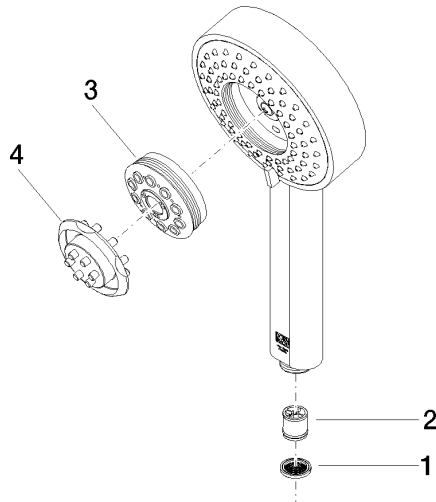

ST 050 204 7980

Parts for other finishes can be found here: [Chrome](#)

Spare parts list

No.	Item Number	Name	Quantity used	Delivery time
1	09 23 01 039 90	sieve	1	2
2	09 23 01 166 90	flow reducer	1	2
3	04 12 11 071 00 90	shower	1	2
4	09 30 09 022 90	key	1	2