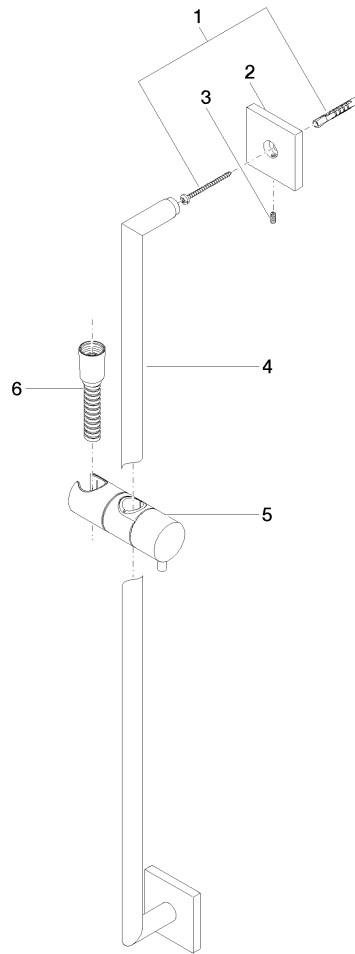

ST 050 204 7980

Fits: IMO, MEM, CL.1, CYO

- slide bar
- Pipe diameter 18 mm
- rosette 60 x 60 mm
- gauge 800 mm
- metal shower hose 1750mm with integrated anti-twist protection
- shower hose connector 3/8"
- Four settings: COMPACT RAIN, COMPACT SOFT FLOW, COMPACT AQUAPRESSURE FLOW, COMPACT CASCADE, max. flow rate 6.8 l/min (at 3 bar)
- spray head Ø 120mm

## SYMETRICS Shower set - Brushed Dark Platinum

---

IMO

ST 050 204 7980

ST 050 204 7980

Fits: IMO, MEM, CL.1, CYO

- slide bar
- Pipe diameter 18 mm
- rosette 60 x 60 mm
- gauge 800 mm
- metal shower hose 1750mm with integrated anti-twist protection
- shower hose connector 3/8"

**Required miscellaneous**

	<b>Hand shower FlowReduce - Brushed Dark Platinum</b>	28 012 979-99 0010
---	---	-----------------------

ST 050 204 7980

mm [inches]

Certificates

WRAS\_2009048. ACS\_20 ACC LY 738. IAPMO\_4976 (6).

ST 050 204 7980

**Spare parts list**

No.	Item Number	Name	Quantity used	Delivery time
1	05 30 31 025 00 90	fixing set	2	2
2	08 17 98 507-99	holder	2	30
3	09 31 11 061 90	pin	2	2
4	05 28 22 590 01-99	bar	1	30
5	12 580 970-99	Slide unit - Brushed Dark Platinum	1	30
6	28 322 970-99	Metal shower hose 1/2" x 3/8" x 1750 mm - Brushed Dark Platinum	1	2