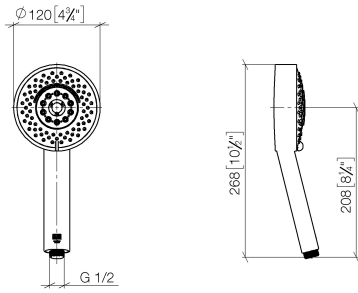

ST 050 204 7980

Fits: IMO, MEM, CL.1, CYO

- slide bar
- Pipe diameter 18 mm
- rosette 60 x 60 mm
- gauge 800 mm
- metal shower hose 1750mm with integrated anti-twist protection
- shower hose connector 3/8"
- Four settings: COMPACT RAIN, COMPACT SOFT FLOW, COMPACT AQUAPRESSURE FLOW, COMPACT CASCADE, max. flow rate 6.8 l/min (at 3 bar)
- spray head Ø 120mm

## SYMETRICS Shower set - Brushed Dark Platinum

---

IMO

ST 050 204 7980

ST 050 204 7980

Fits: IMO, MEM, CL.1, CYO

- slide bar
- Pipe diameter 18 mm
- rosette 60 x 60 mm
- gauge 800 mm
- metal shower hose 1750mm with integrated anti-twist protection
- shower hose connector 3/8"

ST 050 204 7980

**Spare parts list**

No.	Item Number	Name	Quantity used	Delivery time
1	05 30 31 025 00 90	fixing set	2	2
2	08 17 98 507-99	holder	2	30
3	09 31 11 061 90	pin	2	2
4	05 28 22 590 01-99	bar	1	30
5	12 580 970-99	Slide unit - Brushed Dark Platinum	1	30
6	28 322 970-99	Metal shower hose 1/2" x 3/8" x 1750 mm - Brushed Dark Platinum	1	2

## SYMETRICS Shower set - Brushed Dark Platinum

---

IMO

ST 050 204 7980

ST 050 204 7980

mm [inches]

**Flow rate chart**

**Codes & Standards**