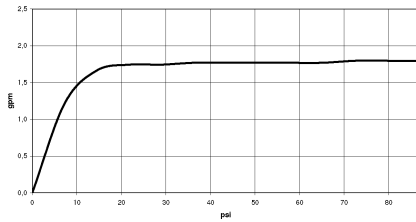

## SYMETRICS Shower set - Brushed Dark Platinum

---

IMO

ST 050 204 7980

ST 050 204 7980

mm [inches]

**Flow rate chart**

**Codes & Standards**