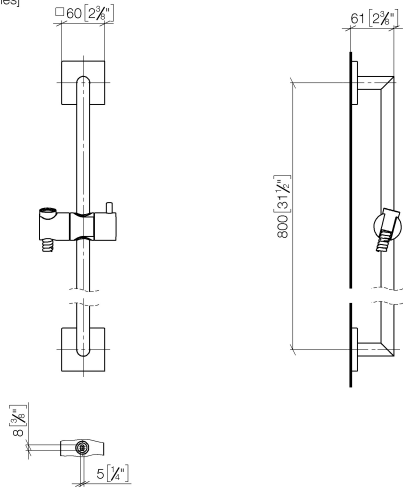

ST 050 204 7980

mm [inches]

Certificates

WRAS_2009048. ACS_20 ACC LY 738. IAPMO_4976 (6).