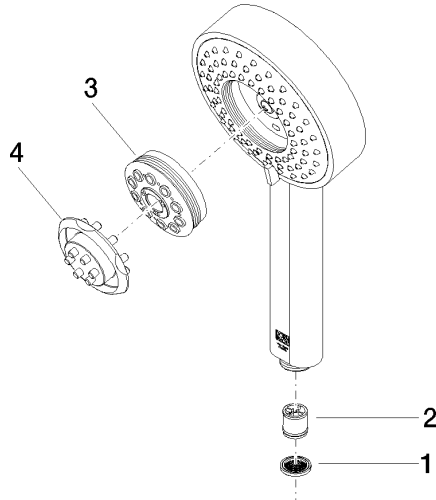

ST 050 204 7980

Fits: IMO, MEM, CL.1, CYO

- slide bar
- Pipe diameter 18 mm
- rosette 60 x 60 mm
- gauge 800 mm
- metal shower hose 1750mm with integrated anti-twist protection
- shower hose connector 3/8"
- Four settings: COMPACT RAIN, COMPACT SOFT FLOW, COMPACT AQUAPRESSURE FLOW, COMPACT CASCADE, max. flow rate 6.8 l/min (at 3 bar)
- spray head Ø 120mm

ST 050 204 7980

**Spare parts list**

No.	Item Number	Name	Quantity used	Delivery time
1	05 30 31 025 00 90	fixing set	2	2
2	08 17 98 507-99	holder	2	30
3	09 31 11 061 90	pin	2	2
4	05 28 22 590 01-99	bar	1	30
5	12 580 970-99	Slide unit - Brushed Dark Platinum	1	30
6	28 322 970-99	Metal shower hose 1/2" x 3/8" x 1750 mm - Brushed Dark Platinum	1	2

## SYMETRICS Shower set - Brushed Dark Platinum

---

IMO

ST 050 204 7980

ST 050 204 7980

mm [inches]

**Flow rate chart**

**Codes & Standards**

## SYMETRICS Shower set - Brushed Dark Platinum

---

IMO

ST 050 204 7980

ST 050 204 7980

Parts for other finishes can be found here: [Chrome](#)

**Spare parts list**

No.	Item Number	Name	Quantity used	Delivery time
1	09 23 01 039 90	sieve	1	2
2	09 23 01 166 90	flow reducer	1	2
3	04 12 11 071 00 90	shower	1	2
4	09 30 09 022 90	key	1	2