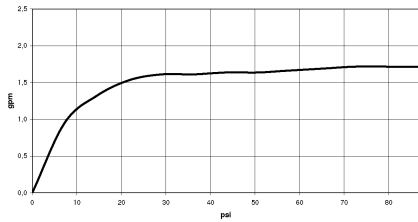

# MADISON Showerpipe with shower thermostat - Durabron (23kt Gold)

---

MADISON

ST 050 304 7360

ST 050 304 7360

1:10

**Flow rate chart**

**Codes & Standards**