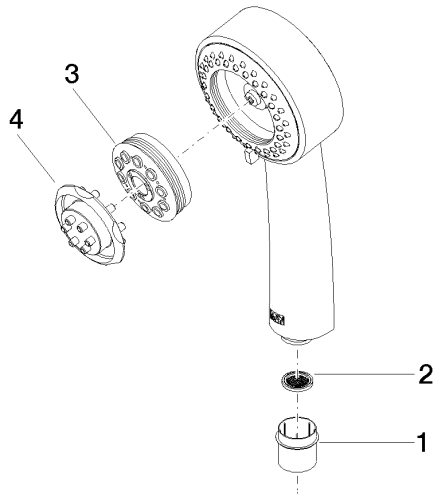

ST 050 304 7360

- shower with fixed riser projection 420mm
- Rain shower: PURE RAIN, max. flow rate 6.8 l/min (at 3 bar)
- rain shower Ø 200 mm
- rain shower with anti-scale system
- Hand shower: Three or five settings: COMPACT RAIN, COMPACT SOFT FLOW, COMPACT AQUAPRESSURE FLOW, max. flow rate 6.8 l/min (at 3 bar)
- spray head Ø 95mm
- rotary diverter for fixed-riser shower/hand shower
- height of fittings up to rain shower (bottom edge) 985mm
- height of fittings up to top edge of elbow 1160mm
- two-part push-on rosette Ø 65 mm
- rosette for shower holder Ø 65mm
- rosette for wall mounting Ø 60mm
- gauge 150 mm - 13 mm
- metal shower hose 1250mm with integrated anti-twist protection
- 1/2" connection

# MADISON Showerpipe with shower thermostat - Durabron (23kt Gold)

---

MADISON

ST 050 304 7360

ST 050 304 7360

Parts for other finishes can be found here: [Chrome](#)

**Spare parts list**

No.	Item Number	Name	Quantity used	Delivery time
1	09 21 02 115 90	cap	1	2
2	09 23 01 039 90	sieve	1	2
3	04 12 11 071 00 90	shower	1	2
4	09 30 09 022 90	key	1	2

ST 050 304 7360

- shower with fixed riser projection 420mm
  - overhead shower: rain flow
  - rain shower Ø 200 mm
  - rain shower with anti-scale system
  - max. rainshower flow 6.8 l/min
  - rotary diverter for fixed-riser shower/hand shower
  - height of fittings up to rain shower (bottom edge) 985mm
  - height of fittings up to top edge of elbow 1160mm
  - two-part push-on rosette Ø 65 mm
  - rosette for shower holder Ø 65mm
  - rosette for wall mounting Ø 60mm
  - gauge 150 mm - 13 mm
  - metal shower hose 1250mm with integrated anti-twist protection
  - 1/2" connection
  - Pipe diameter 20 mm
  - This product reduces water consumption by % (compared to requirements of EPAct '92)
  - This product can contribute to Water Use Reduction in LEED® Green Building Rating
- Intrinsic protection against back flow.**