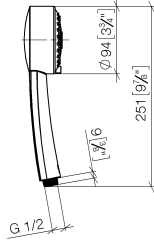

ST 050 304 7360

- shower with fixed riser projection 420mm
- Rain shower: PURE RAIN, max. flow rate 6.8 l/min (at 3 bar)
- rain shower Ø 200 mm
- rain shower with anti-scale system
- Hand shower: Three or five settings: COMPACT RAIN, COMPACT SOFT FLOW, COMPACT AQUAPRESSURE FLOW, max. flow rate 6.8 l/min (at 3 bar)
- spray head Ø 95mm
- rotary diverter for fixed-riser shower/hand shower
- height of fittings up to rain shower (bottom edge) 985mm
- height of fittings up to top edge of elbow 1160mm
- two-part push-on rosette Ø 65 mm
- rosette for shower holder Ø 65mm
- rosette for wall mounting Ø 60mm
- gauge 150 mm - 13 mm
- metal shower hose 1250mm with integrated anti-twist protection
- 1/2" connection

# MADISON Showerpipe with shower thermostat - Durabronz (23kt Gold)

---

MADISON

ST 050 304 7360

ST 050 304 7360

mm [inches]

**Flow rate chart**

**Codes & Standards**

ST 050 304 7360

- shower with fixed riser projection 420mm
  - overhead shower: rain flow
  - rain shower Ø 200 mm
  - rain shower with anti-scale system
  - max. rainshower flow 6.8 l/min
  - rotary diverter for fixed-riser shower/hand shower
  - height of fittings up to rain shower (bottom edge) 985mm
  - height of fittings up to top edge of elbow 1160mm
  - two-part push-on rosette Ø 65 mm
  - rosette for shower holder Ø 65mm
  - rosette for wall mounting Ø 60mm
  - gauge 150 mm - 13 mm
  - metal shower hose 1250mm with integrated anti-twist protection
  - 1/2" connection
  - Pipe diameter 20 mm
  - This product reduces water consumption by % (compared to requirements of EPAct '92)
  - This product can contribute to Water Use Reduction in LEED® Green Building Rating
- Intrinsic protection against back flow.**