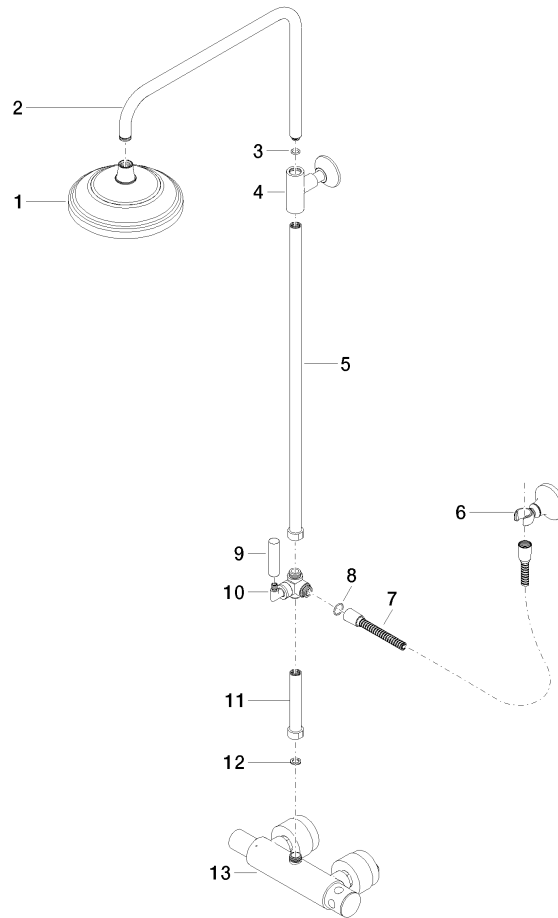

ST 050 304 7360

- shower with fixed riser projection 420mm
  - overhead shower: rain flow
  - rain shower Ø 200 mm
  - rain shower with anti-scale system
  - max. rainshower flow 6.8 l/min
  - rotary diverter for fixed-riser shower/hand shower
  - height of fittings up to rain shower (bottom edge) 985mm
  - height of fittings up to top edge of elbow 1160mm
  - two-part push-on rosette Ø 65 mm
  - rosette for shower holder Ø 65mm
  - rosette for wall mounting Ø 60mm
  - gauge 150 mm - 13 mm
  - metal shower hose 1250mm with integrated anti-twist protection
  - 1/2" connection
  - Pipe diameter 20 mm
  - This product reduces water consumption by % (compared to requirements of EPAct '92)
  - This product can contribute to Water Use Reduction in LEED® Green Building Rating
- Intrinsic protection against back flow.**

ASME A112.18.1/CSA B125.1	California Energy Commission (CEC)
---------------------------------	--

ST 050 304 7360

**Spare parts list**

No.	Item Number	Name	Quantity used	Delivery time
1	04 12 05 038 30-09	shower	1	40
2	04 28 22 101 20-09	spout	1	40
3	90 14 10 011 00 90	seal	1	2
4	90 17 11 037 01-09	holder	1	-
Spare part can no longer be ordered, please order the replacement item				
5	90 28 22 104 00-09	pipe	1	-
Spare part can no longer be ordered, please order the replacement item				
6	90 17 09 045 01-09	diverter	1	40
7	09 30 30 064-09	screw	1	40
8	09 18 20 011-09	base	1	40
9	09 28 22 013 90	pipe	1	2
10	11 170 370-09	MADISON Lever insert - Durabronz (23kt Gold)	1	40
11	09 30 30 062-09	screw	1	40
12	09 14 10 122 90	seal	1	2
13	28 104 970-09	Metal shower hose 1/2" x 1/2" x 1250 mm - Durabronz (23kt Gold)	1	40
14	28 050 410-09	holder	1	60
15	90 28 22 103 00-09	pipe	1	-
Spare part can no longer be ordered, please order the replacement item				
16	90 14 20 002 00 90	seal	1	2
17	04 17 01 044 01-09	fitting	1	40