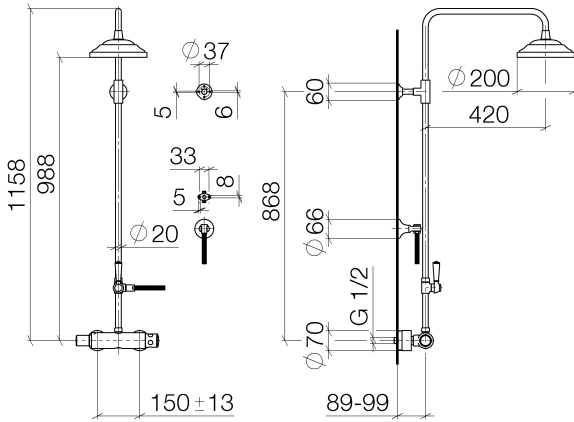

ST 050 304 7360

1:10

Flow rate chart