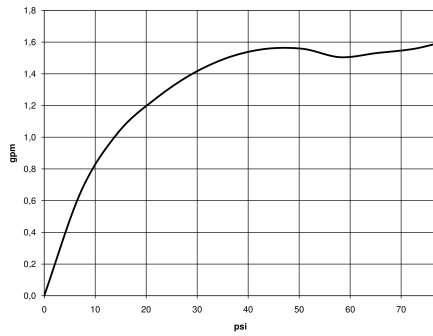

# MADISON Showerpipe with shower thermostat - Durabronz (23kt Gold)

---

MADISON

ST 050 304 7360

ST 050 304 7360

mm [inches]

**Flow rate chart**

**Codes & Standards**