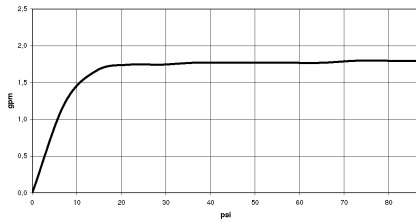

ST 050 305 3979

mm [inches]
1:10

Flow rate chart

Codes & Standards

| | |
|---------------------------------|--|
| ASME A112.18.1/CSA B125.1 | California Energy Commission (CEC) |
|---------------------------------|--|