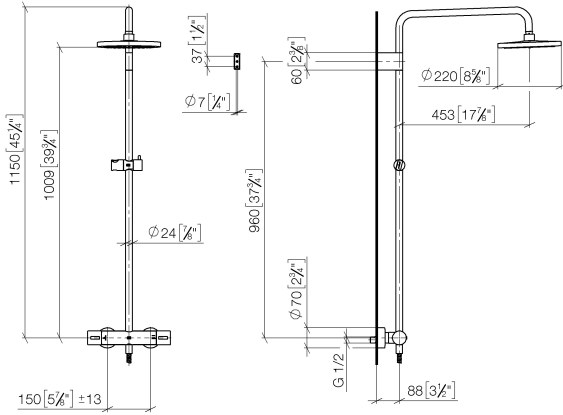

Individual components of this set

You need the following components for this set

1x 34 459 979-08 0010

ST 050 305 3979

Fits: IMO, LULU, TARA, LISSÉ, VAIA, META

- shower with fixed riser projection 453mm
 - overhead shower: rain flow
 - rain shower with anti-scale system
 - rain shower Ø 220 mm
 - max. rainshower flow 6.8 l/min
 - rotary diverter with volume control and shut-off function
 - height of fittings up to top edge of elbow 1150mm
 - slide-on rosettes Ø 70 mm
 - height of fittings up to rain shower (bottom edge) 1009mm
 - gauge 150 mm - 13 mm
 - metal shower hose 1750mm with integrated anti-twist protection
 - 1/2" connection
 - slide bar
 - Pipe diameter 23.5 mm
 - quick clearing
 - This product reduces water consumption by % (compared to requirements of EPAAct '92)
 - This product can contribute to Water Use Reduction in LEED® Green Building Rating
- Intrinsic protection against back flow.**

ST 050 305 3979

mm [inches]
1:10

Flow rate chart

Codes & Standards

| | |
|---------------------------------|--|
| ASME A112.18.1/CSA B125.1 | California Energy Commission (CEC) |
|---------------------------------|--|

ST 050 305 3979

Spare parts list

| No. | Item Number | Name | Quantity used | Delivery time |
|-----|--------------------|--|---------------|---------------|
| 1 | 04 12 05 092 10-08 | shower | 1 | 40 |
| 2 | 09 23 01 039 90 | sieve | 1 | 2 |
| 3 | 90 28 22 348 00-08 | pipe | 1 | 40 |
| 4 | 90 17 11 150 00-08 | holder | 1 | 40 |
| 5 | 90 28 22 349 00-08 | pipe | 1 | 40 |
| 6 | 04 17 01 250 00-08 | connection | 1 | 40 |
| 7 | 90 17 33 015 00-08 | handle | 2 | 40 |
| 8 | 90 14 20 026 00 90 | seal | 1 | 2 |
| 9 | 12 570 970-08 | Slide unit - Platinum | 1 | 40 |
| 10 | 28 322 970-08 | Metal shower hose 1/2" x 3/8" x 1750 mm - Platinum | 1 | 40 |