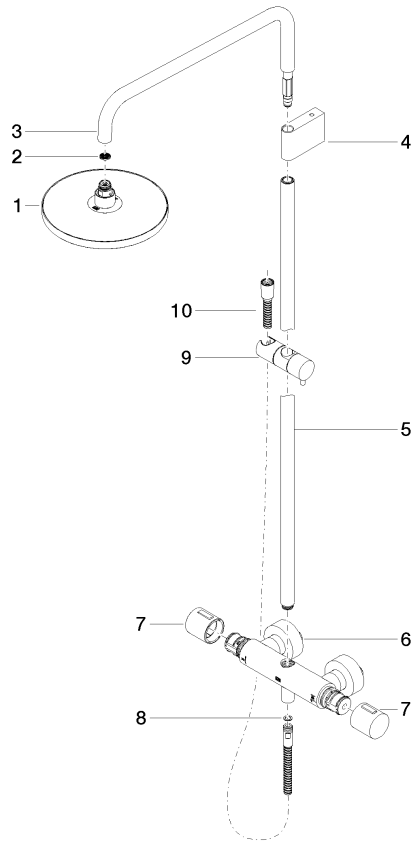

Individual components of this set

You need the following components for this set

1x 34 459 979-08 0010

ST 050 305 3979

Fits: IMO, LULU, TARA, LISSÉ, VAIA, META

- shower with fixed riser projection 453mm
 - overhead shower: rain flow
 - rain shower with anti-scale system
 - rain shower Ø 220 mm
 - max. rainshower flow 6.8 l/min
 - rotary diverter with volume control and shut-off function
 - height of fittings up to top edge of elbow 1150mm
 - slide-on rosettes Ø 70 mm
 - height of fittings up to rain shower (bottom edge) 1009mm
 - gauge 150 mm - 13 mm
 - metal shower hose 1750mm with integrated anti-twist protection
 - 1/2" connection
 - slide bar
 - Pipe diameter 23.5 mm
 - quick clearing
 - This product reduces water consumption by % (compared to requirements of EPAAct '92)
 - This product can contribute to Water Use Reduction in LEED® Green Building Rating
- Intrinsic protection against back flow.**

ST 050 305 3979

mm [inches]
1:10

Flow rate chart

Codes & Standards

| | |
|---------------------------------|--|
| ASME A112.18.1/CSA B125.1 | California Energy Commission (CEC) |
|---------------------------------|--|

ST 050 305 3979

Spare parts list

| No. | Item Number | Name | Quantity used | Delivery time |
|-----|--------------------|--|---------------|---------------|
| 1 | 04 12 05 092 10-08 | shower | 1 | 40 |
| 2 | 09 23 01 039 90 | sieve | 1 | 2 |
| 3 | 90 28 22 348 00-08 | pipe | 1 | 40 |
| 4 | 90 17 11 150 00-08 | holder | 1 | 40 |
| 5 | 90 28 22 349 00-08 | pipe | 1 | 40 |
| 6 | 04 17 01 250 00-08 | connection | 1 | 40 |
| 7 | 90 17 33 015 00-08 | handle | 2 | 40 |
| 8 | 90 14 20 026 00 90 | seal | 1 | 2 |
| 9 | 12 570 970-08 | Slide unit - Platinum | 1 | 40 |
| 10 | 28 322 970-08 | Metal shower hose 1/2" x 3/8" x 1750 mm - Platinum | 1 | 40 |