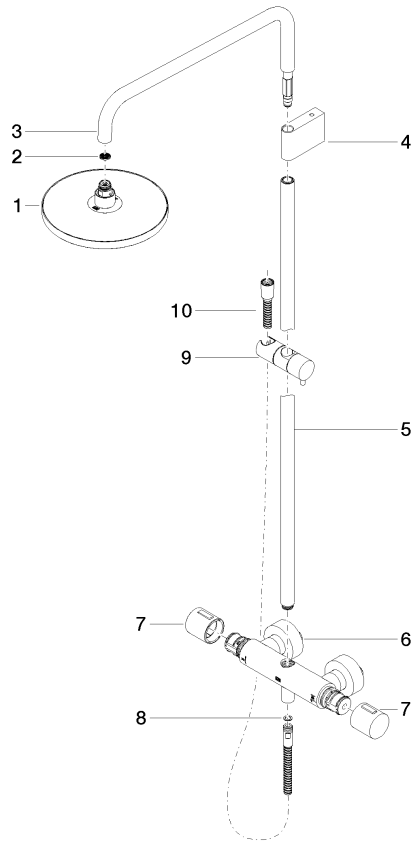

ST 050 305 3979

Fits: IMO, LULU, TARA, LISSÉ, VAIA, META, CYO

- shower with fixed riser projection 453mm
  - Rain shower: PURE RAIN, max. flow rate 6.8 l/min (at 3 bar)
  - rain shower Ø 220 mm
  - rain shower with anti-scale system
  - Hand shower: COMPACT RAIN, max. flow rate 6.8 l/min (at 3 bar)
  - spray head Ø 100mm
  - rotary diverter with volume control and shut-off function
  - slide-on rosettes Ø 70 mm
  - height of fittings up to rain shower (bottom edge) 1009mm
  - height of fittings up to top edge of elbow 1150mm
  - gauge 150 mm - 13 mm
  - metal shower hose 1750mm with integrated anti-twist protection
  - 1/2" connection
  - slide bar
  - Pipe diameter 23.5 mm
  - This product can help a building meet the requirements of Green Building Rating Systems, e.g. LEED®, BREEAM®, DGNB
- Intrinsic protection against back flow.**

ST 050 305 3979

mm [inches]  
1:10

Flow rate chart

Codes & Standards

ASME A112.18.1/CSA B125.1	California Energy Commission (CEC)
---------------------------------	------------------------------------------

ST 050 305 3979

Spare parts list

No.	Item Number	Name	Quantity used	Delivery time
1	04 12 05 092 10-99	shower	1	30
2	09 23 01 039 90	sieve	1	2
3	90 28 22 348 00-99	pipe	1	30
4	90 17 11 150 00-99	holder	1	30
5	90 28 22 349 00-99	pipe	1	30
6	04 17 01 250 00-99	connection	1	30
7	90 17 33 015 00-99	handle	2	30
8	90 14 20 026 00 90	seal	1	2
9	12 570 970-99	Slide unit - Brushed Dark Platinum	1	30
10	28 322 970-99	Metal shower hose 1/2" x 3/8" x 1750 mm - Brushed Dark Platinum	1	2