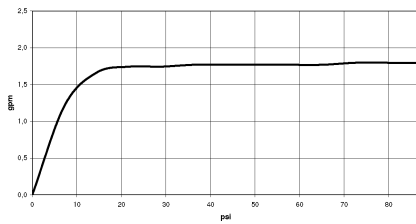

ST 050 305 3979

mm [inches]  
1:10

Flow rate chart

Codes & Standards

ASME A112.18.1/CSA B125.1	California Energy Commission (CEC)
---------------------------------	------------------------------------------