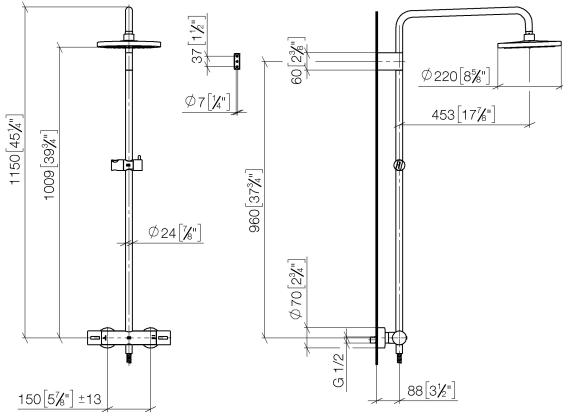

## Showerpipe with shower thermostat - Brushed Dark Platinum

---

IMO

ST 050 305 3979

ST 050 305 3979

Fits: IMO, LULU, TARA, LISSÉ, VAIA, META

- shower with fixed riser projection 453mm
  - overhead shower: rain flow
  - rain shower with anti-scale system
  - rain shower Ø 220 mm
  - max. rainshower flow 6.8 l/min
  - rotary diverter with volume control and shut-off function
  - height of fittings up to top edge of elbow 1150mm
  - slide-on rosettes Ø 70 mm
  - height of fittings up to rain shower (bottom edge) 1009mm
  - gauge 150 mm - 13 mm
  - metal shower hose 1750mm with integrated anti-twist protection
  - 1/2" connection
  - slide bar
  - Pipe diameter 23.5 mm
  - quick clearing
  - This product reduces water consumption by % (compared to requirements of EPAAct '92)
  - This product can contribute to Water Use Reduction in LEED® Green Building Rating
- Intrinsic protection against back flow.**

ST 050 305 3979

mm [inches]  
1:10

Flow rate chart

Codes & Standards

ASME A112.18.1/CSA B125.1	California Energy Commission (CEC)
---------------------------------	------------------------------------------

ST 050 305 3979

Spare parts list

No.	Item Number	Name	Quantity used	Delivery time
1	04 12 05 092 10-99	shower	1	30
2	09 23 01 039 90	sieve	1	2
3	90 28 22 348 00-99	pipe	1	30
4	90 17 11 150 00-99	holder	1	30
5	90 28 22 349 00-99	pipe	1	30
6	04 17 01 250 00-99	connection	1	30
7	90 17 33 015 00-99	handle	2	30
8	90 14 20 026 00 90	seal	1	2
9	12 570 970-99	Slide unit - Brushed Dark Platinum	1	30
10	28 322 970-99	Metal shower hose 1/2" x 3/8" x 1750 mm - Brushed Dark Platinum	1	2