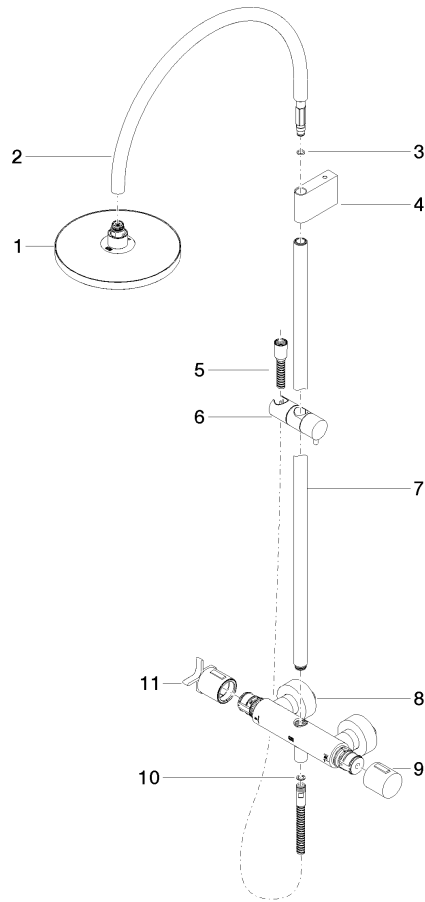

ST 050 307 4809

Spare parts list

No.	Item Number	Name	Quantity used	Delivery time
1	04 12 05 092 10-00	shower	1	10
2	04 28 22 346 00-00	pipe	1	10
3	09 14 10 008 90	seal	1	2
4	90 17 11 150 00-00	holder	1	10
5	28 322 970-00	Metal shower hose 1/2" x 3/8" x 1750 mm - Chrome	1	2
6	12 570 970-00	Slide unit - Chrome	1	10
7	90 28 22 349 00-00	pipe	1	10
8	04 17 01 250 00-00	connection	1	10
9	90 17 33 015 00-00	handle	1	10
10	90 14 20 026 00 90	seal	1	2
11	90 17 33 030 00-00	handle	1	10