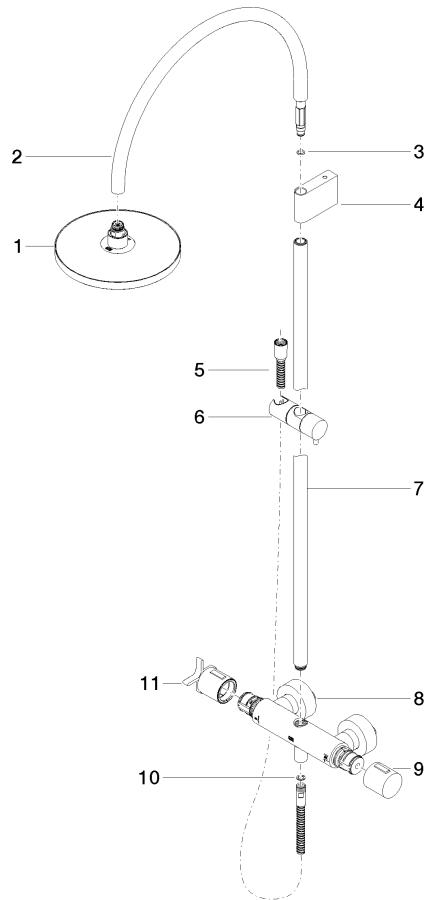

Individual components of this set

You need the following components for this set

1x 34 459 809-06 0010

VAIA Shower pipe with shower thermostat - Brushed Platinum

VAIA

ST 050 307 4809

ST 050 307 4809

- shower with fixed riser projection 452mm
- overhead shower: rain flow
- rain shower Ø 220 mm
- rain shower with anti-scale system
- max. rainshower flow 6.8 l/min
- Function from: 6 l/min
- rotary diverter with volume control and shut-off function
- slide-on rosettes Ø 70 mm
- height of fittings up to rain shower (bottom edge) 964mm
- height of fittings up to top edge of elbow 1267mm
- gauge 150 mm - 13 mm
- metal shower hose 1750mm with integrated anti-twist protection
- 1/2" connection
- slide bar
- Pipe diameter 23.5 mm

California Energy
Commission
(CEC)

ST 050 307 4809

Parts for other finishes can be found here: [Chrome](#)

Spare parts list

| No. | Item Number | Name | Quantity used | Delivery time |
|-----|--------------------|--|---------------|---------------|
| 1 | 04 12 05 092 10-06 | shower | 1 | 10 |
| 2 | 04 28 22 346 00-06 | pipe | 1 | 10 |
| 3 | 09 14 10 008 90 | seal | 1 | 2 |
| 4 | 90 17 11 150 00-06 | holder | 1 | 10 |
| 5 | 28 322 970-06 | Metal shower hose 1/2" x 3/8" x 1750 mm - Brushed Platinum | 1 | 2 |
| 6 | 12 570 970-06 | Slide unit - Brushed Platinum | 1 | 10 |
| 7 | 90 28 22 349 00-06 | pipe | 1 | 10 |
| 8 | 04 17 01 250 00-06 | connection | 1 | 10 |
| 9 | 90 17 33 015 00-06 | handle | 1 | 10 |
| 10 | 90 14 20 026 00 90 | seal | 1 | 2 |
| 11 | 90 17 33 030 00-06 | handle | 1 | 10 |