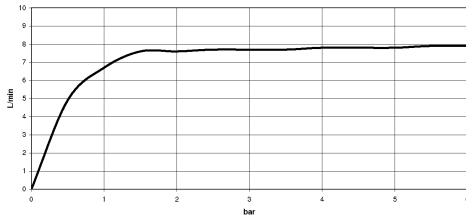

Codes & Standards

California Energy
Commission
(CEC)