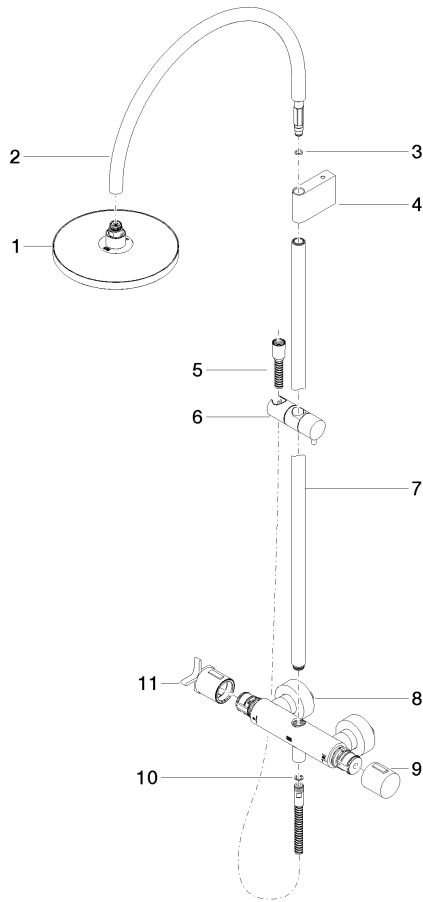

ST 050 307 4809

- shower with fixed riser projection 452mm
- Rain shower: PURE RAIN, max. flow rate 6.8 l/min (at 3 bar)
- Function from: 6 l/min
- rain shower Ø 220 mm
- rain shower with anti-scale system
- rotary diverter with volume control and shut-off function
- Hand shower: COMPACT RAIN, max. flow rate 6.8 l/min (at 3 bar)
- slide-on rosettes Ø 70 mm
- height of fittings up to rain shower (bottom edge) 964mm
- height of fittings up to top edge of elbow 1267mm
- gauge 150 mm - 13 mm
- metal shower hose 1750mm with integrated anti-twist protection
- 1/2" connection
- slide bar
- Pipe diameter 23.5 mm

Individual components of this set

You need the following components for this set

1x 34 459 809-19 0010

VAIA Shower pipe with shower thermostat - Dark Chrome

VAIA

ST 050 307 4809

ST 050 307 4809

- shower with fixed riser projection 452mm
- overhead shower: rain flow
- rain shower Ø 220 mm
- rain shower with anti-scale system
- max. rainshower flow 6.8 l/min
- Function from: 6 l/min
- rotary diverter with volume control and shut-off function
- slide-on rosettes Ø 70 mm
- height of fittings up to rain shower (bottom edge) 964mm
- height of fittings up to top edge of elbow 1267mm
- gauge 150 mm - 13 mm
- metal shower hose 1750mm with integrated anti-twist protection
- 1/2" connection
- slide bar
- Pipe diameter 23.5 mm

Spare parts list

No.	Item Number	Name	Quantity used	Delivery time
1	04 12 05 092 10-19	shower	1	20
2	04 28 22 346 00-19	pipe	1	20
3	09 14 10 008 90	seal	1	2
4	90 17 11 150 00-19	holder	1	20
5	28 322 970-19	Metal shower hose 1/2" x 3/8" x 1750 mm - Dark Chrome	1	20
6	12 570 970-19	Slide unit - Dark Chrome	1	20
7	90 28 22 349 00-19	pipe	1	20
8	04 17 01 250 00-19	connection	1	20
9	90 17 33 015 00-19	handle	1	20
10	90 14 20 026 00 90	seal	1	2
11	90 17 33 030 00-19	handle	1	20