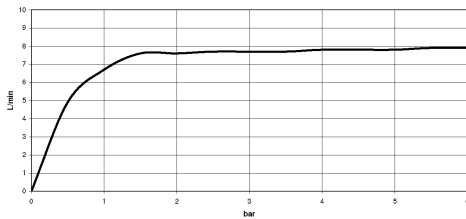

Required miscellaneous

Hand shower FlowReduce - Dark Chrome 28 016 979-19 0010

ST 050 307 4809

Flow rate chart

Codes & Standards

California Energy
Commission
(CEC)

ST 050 307 4809

Parts for other finishes can be found here: [Chrome](#)