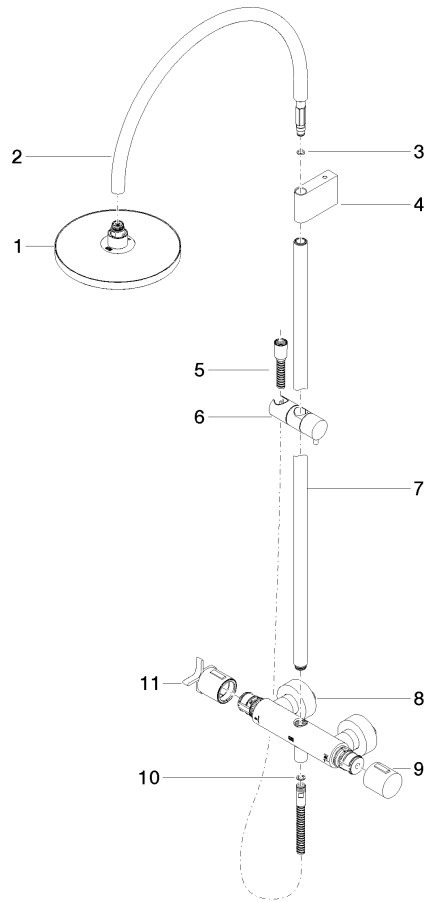

ST 050 307 4809

- shower with fixed riser projection 452mm
- Rain shower: PURE RAIN, max. flow rate 6.8 l/min (at 3 bar)
- Function from: 6 l/min
- rain shower Ø 220 mm
- rain shower with anti-scale system
- rotary diverter with volume control and shut-off function
- Hand shower: COMPACT RAIN, max. flow rate 6.8 l/min (at 3 bar)
- slide-on rosettes Ø 70 mm
- height of fittings up to rain shower (bottom edge) 964mm
- height of fittings up to top edge of elbow 1267mm
- gauge 150 mm - 13 mm
- metal shower hose 1750mm with integrated anti-twist protection
- 1/2" connection
- slide bar
- Pipe diameter 23.5 mm

- shower with fixed riser projection 452mm
- overhead shower: rain flow
- rain shower Ø 220 mm
- rain shower with anti-scale system
- max. rainshower flow 6.8 l/min
- Function from: 6 l/min
- rotary diverter with volume control and shut-off function
- slide-on rosettes Ø 70 mm
- height of fittings up to rain shower (bottom edge) 964mm
- height of fittings up to top edge of elbow 1267mm
- gauge 150 mm - 13 mm
- metal shower hose 1750mm with integrated anti-twist protection
- 1/2" connection
- slide bar
- Pipe diameter 23.5 mm

Required miscellaneous

Hand shower FlowReduce - 28 016 979-28
Brushed Durabronz (23kt Gold) 0010

ST 050 307 4809

Flow rate chart

Codes & Standards

California Energy
Commission
(CEC)

ST 050 307 4809

Parts for other finishes can be found here: [Chrome](#)

Spare parts list

No.	Item Number	Name	Quantity used	Delivery time
1	04 12 05 092 10-28	shower	1	20
2	04 28 22 346 00-28	pipe	1	20
3	09 14 10 008 90	seal	1	2
4	90 17 11 150 00-28	holder	1	20
5	28 322 970-28	Metal shower hose 1/2" x 3/8" x 1750 mm - Brushed Durabross (23kt Gold)	1	20
6	12 570 970-28	Slide unit - Brushed Durabross (23kt Gold)	1	20
7	90 28 22 349 00-28	pipe	1	20
8	04 17 01 250 00-28	connection	1	20
9	90 17 33 015 00-28	handle	1	20
10	90 14 20 026 00 90	seal	1	2
11	90 17 33 030 00-28	handle	1	20