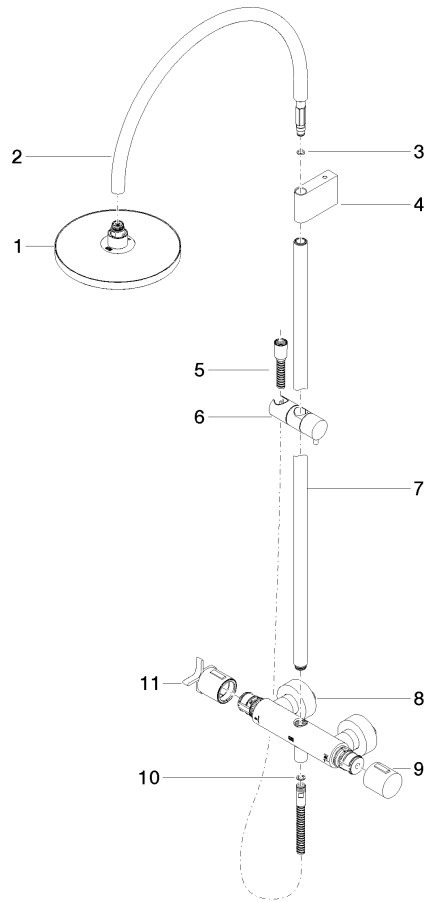

ST 050 307 4809

- shower with fixed riser projection 452mm
- Rain shower: PURE RAIN, max. flow rate 6.8 l/min (at 3 bar)
- Function from: 6 l/min
- rain shower Ø 220 mm
- rain shower with anti-scale system
- rotary diverter with volume control and shut-off function
- Hand shower: COMPACT RAIN, max. flow rate 6.8 l/min (at 3 bar)
- slide-on rosettes Ø 70 mm
- height of fittings up to rain shower (bottom edge) 964mm
- height of fittings up to top edge of elbow 1267mm
- gauge 150 mm - 13 mm
- metal shower hose 1750mm with integrated anti-twist protection
- 1/2" connection
- slide bar
- Pipe diameter 23.5 mm

## VAIA Shower pipe with shower thermostat - Brushed Champagne (22kt Gold)

---

VAIA

ST 050 307 4809

ST 050 307 4809

- shower with fixed riser projection 452mm
- overhead shower: rain flow
- rain shower Ø 220 mm
- rain shower with anti-scale system
- max. rainshower flow 6.8 l/min
- Function from: 6 l/min
- rotary diverter with volume control and shut-off function
- slide-on rosettes Ø 70 mm
- height of fittings up to rain shower (bottom edge) 964mm
- height of fittings up to top edge of elbow 1267mm
- gauge 150 mm - 13 mm
- metal shower hose 1750mm with integrated anti-twist protection
- 1/2" connection
- slide bar
- Pipe diameter 23.5 mm

**Required miscellaneous**

**Hand shower FlowReduce -** 28 016 979-46  
**Brushed Champagne (22kt Gold)** 0010

ST 050 307 4809

**Flow rate chart**

**Codes & Standards**

California Energy  
Commission  
(CEC)

### Spare parts list

No.	Item Number	Name	Quantity used	Delivery time
1	04 12 05 092 10-46	shower	1	60
2	04 28 22 346 00-46	pipe	1	60
3	09 14 10 008 90	seal	1	2
4	90 17 11 150 00-46	holder	1	30
5	28 322 970-46	Metal shower hose 1/2" x 3/8" x 1750 mm - Brushed Champagne (22kt Gold)	1	30
6	12 570 970-46	Slide unit - Brushed Champagne (22kt Gold)	1	30
7	90 28 22 349 00-46	pipe	1	30
8	04 17 01 250 00-46	connection	1	60
9	90 17 33 015 00-46	handle	1	30
10	90 14 20 026 00 90	seal	1	2
11	90 17 33 030 00-46	handle	1	30