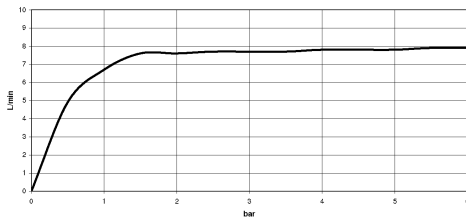

**Required miscellaneous**

**Hand shower FlowReduce -** 28 016 979-46  
**Brushed Champagne (22kt Gold)** 0010

ST 050 307 4809

**Flow rate chart**

**Codes & Standards**

California Energy  
Commission  
(CEC)