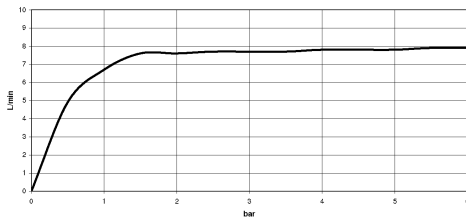

Required miscellaneous

Hand shower FlowReduce - Champagne (22kt Gold) 28 016 979-47 0010

ST 050 307 4809

Flow rate chart

Codes & Standards

California Energy
Commission
(CEC)

ST 050 307 4809

Parts for other finishes can be found here: [Chrome](#)