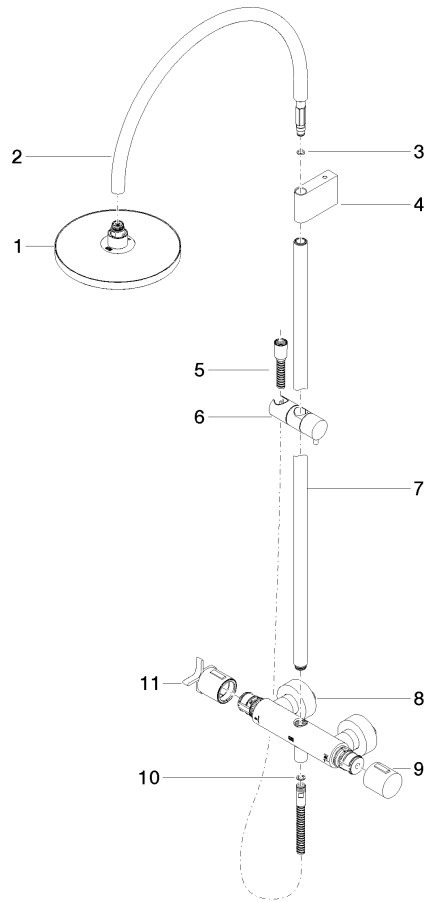

ST 050 307 4809

- shower with fixed riser projection 452mm
- overhead shower: rain flow
- rain shower Ø 220 mm
- rain shower with anti-scale system
- max. rainshower flow 6.8 l/min
- Function from: 6 l/min
- rotary diverter with volume control and shut-off function
- slide-on rosettes Ø 70 mm
- height of fittings up to rain shower (bottom edge) 964mm
- height of fittings up to top edge of elbow 1267mm
- gauge 150 mm - 13 mm
- metal shower hose 1750mm with integrated anti-twist protection
- 1/2" connection
- slide bar
- Pipe diameter 23.5 mm

Spare parts list

No.	Item Number	Name	Quantity used	Delivery time
1	04 12 05 092 10-47	shower	1	60
2	04 28 22 346 00-47	pipe	1	60
3	09 14 10 008 90	seal	1	2
4	90 17 11 150 00-47	holder	1	30
5	28 322 970-47	Metal shower hose 1/2" x 3/8" x 1750 mm - Champagne (22kt Gold)	1	30
6	12 570 970-47	Slide unit - Champagne (22kt Gold)	1	30
7	90 28 22 349 00-47	pipe	1	30
8	04 17 01 250 00-47	connection	1	60
9	90 17 33 015 00-47	handle	1	30
10	90 14 20 026 00 90	seal	1	2
11	90 17 33 030 00-47	handle	1	30