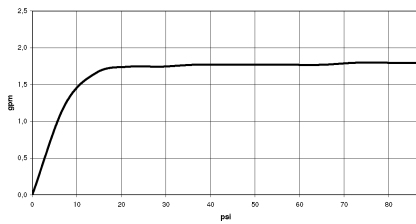

TARA Shower pipe with shower mixer 300 mm - Brushed Durabronss (23kt Gold)

TARA

ST 050 309 3892

ST 050 300 3802
mm [inches]

Flow rate chart

Codes & Standards

California Energy
Commission
(CEC)

Certificates