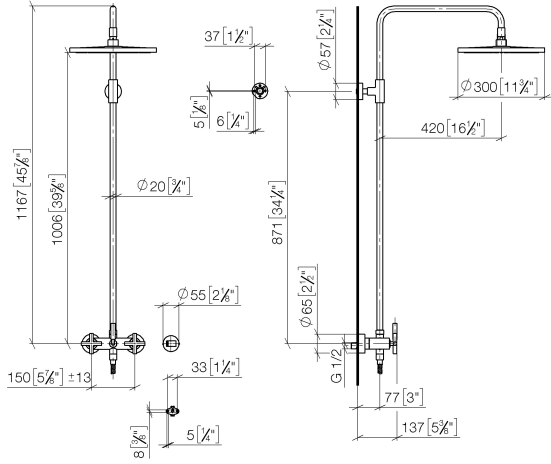

TARA Shower pipe with shower mixer 300 mm - Brushed Durabronz (23kt Gold)

TARA

ST 050 309 3892

- 420mm projection
- Rain shower: PURE RAIN, max. flow rate 6.8 l/min (at 3 bar)
- rain shower Ø 300 mm
- rain shower with anti-scale system
- Hand shower: COMPACT RAIN, max. flow rate 6.8 l/min (at 3 bar)
- Function from: 6.5 l/min
- spray head Ø 100mm
- rotary diverter for fixed-riser shower/hand shower
- height of fittings up to rain shower (bottom edge) 1007mm
- height of fittings up to top edge of elbow 1167mm
- rosette for shower holder Ø 55mm
- rosette for wall mounting Ø 57mm
- rosette for shower mixer Ø 65mm
- gauge 150 mm - 13 mm
- 1500 mm metal shower hose
- 1/2" connection
- Pipe diameter 20 mm

ST 050 309 3892

- shower with fixed riser projection 420mm
- overhead shower: rain flow
- rain shower Ø 300 mm
- rain shower with anti-scale system
- max. rainshower flow 6.8 l/min
- Function from: 6.5 l/min
- rotary diverter for fixed-riser shower/hand shower
- height of fittings up to rain shower (bottom edge) 1007mm
- height of fittings up to top edge of elbow 1167mm
- rosette for shower holder Ø 55mm
- rosette for wall mounting Ø 57mm
- rosette for shower mixer Ø 65mm
- gauge 150 mm - 13 mm
- 1500 mm metal shower hose
- 1/2" connection
- Pipe diameter 20 mm
- quick clearing

ST 050 300 3802
mm [inches]
1:10

ST 050 309 3892
Parts for other finishes can be found here: Chrome

Spare parts list

No.	Item Number	Name	Quantity used	Delivery time
1	04 12 05 091 10-28	shower	1	20
2	09 23 01 039 90	sieve	1	2
3	09 24 03 177 20-28	adaptor	1	20
4	04 28 22 101 20-28	spout	1	20
5	90 14 10 011 00 90	seal	1	2
6	90 17 11 037 00-28	holder	1	20
7	90 28 22 096 00-28	pipe	1	20
8	04 17 10 020 01-28	fitting	1	20
9	90 14 20 026 00 90	seal	1	2
10	28 050 892-28	TARA Wall bracket - Brushed Durabron (23kt Gold)	1	20
11	28 304 970-28	Metal shower hose 1/2" x 3/8" x 1500 mm - Brushed Durabron (23kt Gold)	1	20