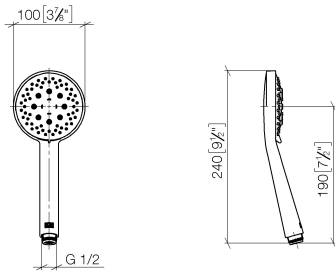

ST 050 309 3892

- shower with fixed riser projection 420mm
- overhead shower: rain flow
- rain shower Ø 300 mm
- rain shower with anti-scale system
- max. rainshower flow 6.8 l/min
- Function from: 6.5 l/min
- rotary diverter for fixed-riser shower/hand shower
- height of fittings up to rain shower (bottom edge) 1007mm
- height of fittings up to top edge of elbow 1167mm
- rosette for shower holder Ø 55mm
- rosette for wall mounting Ø 57mm
- rosette for shower mixer Ø 65mm
- gauge 150 mm - 13 mm
- 1500 mm metal shower hose
- 1/2" connection
- Pipe diameter 20 mm
- quick clearing

ST 050 300 3802
mm [inches]
1:10

ST 050 309 3892
Parts for other finishes can be found here: Chrome

Spare parts list

No.	Item Number	Name	Quantity used	Delivery time
1	04 12 05 091 10-28	shower	1	20
2	09 23 01 039 90	sieve	1	2
3	09 24 03 177 20-28	adaptor	1	20
4	04 28 22 101 20-28	spout	1	20
5	90 14 10 011 00 90	seal	1	2
6	90 17 11 037 00-28	holder	1	20
7	90 28 22 096 00-28	pipe	1	20
8	04 17 10 020 01-28	fitting	1	20
9	90 14 20 026 00 90	seal	1	2
10	28 050 892-28	TARA Wall bracket - Brushed Durabron (23kt Gold)	1	20
11	28 304 970-28	Metal shower hose 1/2" x 3/8" x 1500 mm - Brushed Durabron (23kt Gold)	1	20

TARA Shower pipe with shower mixer 300 mm - Brushed Durabronss (23kt Gold)

TARA

ST 050 309 3892

ST 050 300 3802
mm [inches]

Flow rate chart

Codes & Standards

California Energy
Commission
(CEC)

Certificates