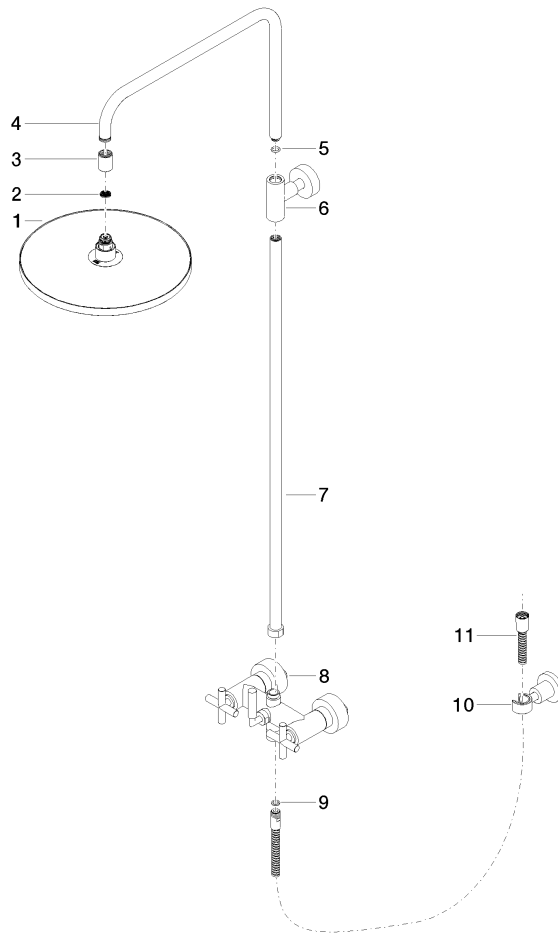

TARA Shower pipe with shower mixer 300 mm - Brushed Durabronz (23kt Gold)

TARA

ST 050 309 3892

- 420mm projection
- Rain shower: PURE RAIN, max. flow rate 6.8 l/min (at 3 bar)
- rain shower Ø 300 mm
- rain shower with anti-scale system
- Hand shower: COMPACT RAIN, max. flow rate 6.8 l/min (at 3 bar)
- Function from: 6.5 l/min
- spray head Ø 100mm
- rotary diverter for fixed-riser shower/hand shower
- height of fittings up to rain shower (bottom edge) 1007mm
- height of fittings up to top edge of elbow 1167mm
- rosette for shower holder Ø 55mm
- rosette for wall mounting Ø 57mm
- rosette for shower mixer Ø 65mm
- gauge 150 mm - 13 mm
- 1500 mm metal shower hose
- 1/2" connection
- Pipe diameter 20 mm

ST 050 309 3892

- shower with fixed riser projection 420mm
- overhead shower: rain flow
- rain shower Ø 300 mm
- rain shower with anti-scale system
- max. rainshower flow 6.8 l/min
- Function from: 6.5 l/min
- rotary diverter for fixed-riser shower/hand shower
- height of fittings up to rain shower (bottom edge) 1007mm
- height of fittings up to top edge of elbow 1167mm
- rosette for shower holder Ø 55mm
- rosette for wall mounting Ø 57mm
- rosette for shower mixer Ø 65mm
- gauge 150 mm - 13 mm
- 1500 mm metal shower hose
- 1/2" connection
- Pipe diameter 20 mm
- quick clearing

ST 050 300 3802
mm [inches]
1:10

ST 050 309 3892
Parts for other finishes can be found here: Chrome

Spare parts list

No.	Item Number	Name	Quantity used	Delivery time
1	04 12 05 091 10-28	shower	1	20
2	09 23 01 039 90	sieve	1	2
3	09 24 03 177 20-28	adaptor	1	20
4	04 28 22 101 20-28	spout	1	20
5	90 14 10 011 00 90	seal	1	2
6	90 17 11 037 00-28	holder	1	20
7	90 28 22 096 00-28	pipe	1	20
8	04 17 10 020 01-28	fitting	1	20
9	90 14 20 026 00 90	seal	1	2
10	28 050 892-28	TARA Wall bracket - Brushed Durabron (23kt Gold)	1	20
11	28 304 970-28	Metal shower hose 1/2" x 3/8" x 1500 mm - Brushed Durabron (23kt Gold)	1	20