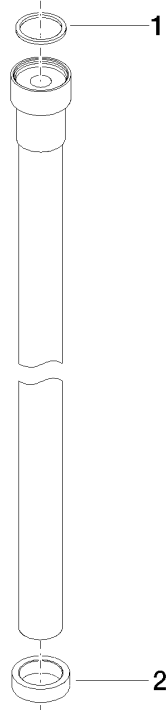

WATER TUBE Kneipp wall elbow - Brushed Platinum

LULU

ST 050 611 6979

Fits: LULU, MADISON, TARA, LISSÉ, VAIA, META

- LAMINAR FLOW, max. flow rate 15 l/min (at 3 bar)
- rosette Ø 70 mm
- holder for Kneipp hose
- hose nozzle with sleeve M33
- with holding ring
- 1/2" wall elbow

No.	Item Number	Name	Quantity used	Delivery time
1	09 16 01 014 90	ring	1	2
2	09 23 01 046 90	back-flow preventer	1	2
3	09 14 10 135 90	seal	1	2
4	09 27 97 020-06	rosette	1	10
5	09 24 04 138-06	nipple	1	60
6	09 14 10 053 90	seal	1	2
7	09 11 03 051-06	connection	1	10
8	90 23 01 045 00 90	back-flow preventer	1	2
9	05 17 20 726 02 90	fixing set	1	2
10	08 17 20 726 90	holder	2	2
11	09 31 11 148 90	pin	2	2
12	09 17 20 023-06	holder	1	10

WATER TUBE Kneipp wall elbow - Brushed Platinum

LULU

ST 050 611 6979

ST 050 611 6979

mm [inches]

Flow rate chart

ST 050 611 6979

Parts for other
finishes can be found
here: [Chrome](#)

Spare parts list

No.	Item Number	Name	Quantity used	Delivery time
1	09 14 20 003 90	seal	1	2
2	09 28 10 116-12	ring	1	30