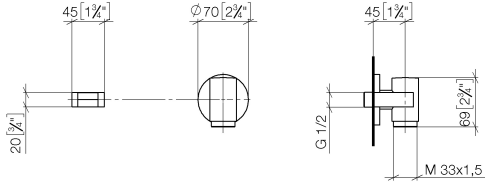

ST 050 611 6979

mm [inches]

Flow rate chart

Certificates

Belgaqua_21-381-
27_7.

ST 050 611 6979

Parts for other finishes can be found here: [Chrome](#)

Spare parts list