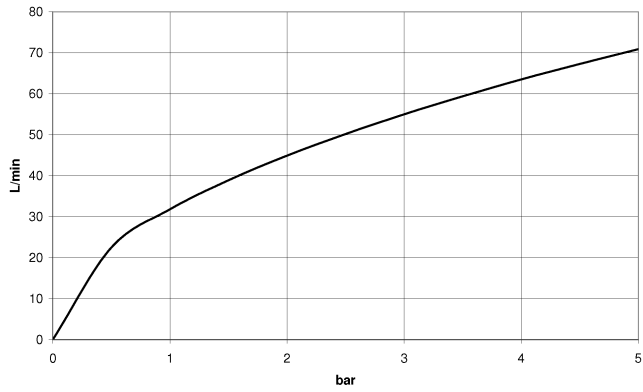

WATER TUBE Kneipp wall elbow - Brushed Platinum

LULU

ST 050 611 6979

ST 050 611 6979

mm [inches]

Flow rate chart

ST 050 611 6979

Parts for other
finishes can be found
here: [Chrome](#)