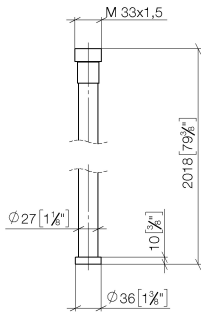

ST 050 611 6979

mm [inches]

Flow rate chart

Certificates

Belgaqua_21-381-
27_7.

ST 050 611 6979

Parts for other finishes can be found here: [Chrome](#)

Spare parts list

No.	Item Number	Name	Quantity used	Delivery time
1	09 16 01 014 90	ring	1	2
2	09 23 01 046 90	back-flow preventer	1	2
3	09 14 10 135 90	seal	1	2
4	09 27 97 020-06	rosette	1	10
5	09 24 04 138-06	nipple	1	60
6	09 14 10 053 90	seal	1	2
7	09 11 03 051-06	connection	1	10
8	90 23 01 045 00 90	back-flow preventer	1	2
9	05 17 20 726 02 90	fixing set	1	2
10	08 17 20 726 90	holder	2	2
11	09 31 11 148 90	pin	2	2
12	09 17 20 023-06	holder	1	10

WATER TUBE Kneipp wall elbow - Brushed Platinum

LULU

ST 050 611 6979

ST 050 611 6979

mm [inches]

Flow rate chart

ST 050 611 6979

Parts for other
finishes can be found
here: [Chrome](#)

Spare parts list

No.	Item Number	Name	Quantity used	Delivery time
1	09 14 20 003 90	seal	1	2
2	09 28 10 116-12	ring	1	30