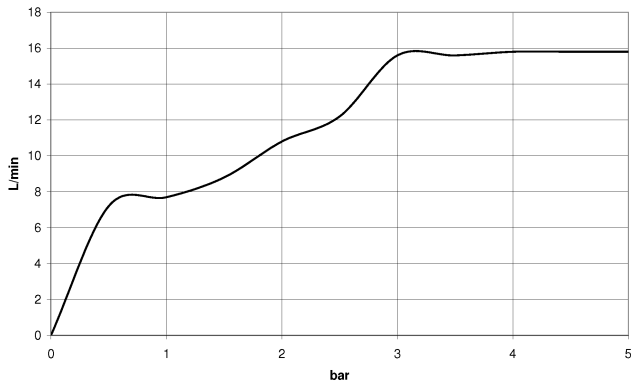

ST 050 611 6979

mm [inches]

Flow rate chart

Certificates

Belgaqua_21-381-
27_7.

ST 050 611 6979

Parts for other finishes can be found here: [Chrome](#)

Spare parts list