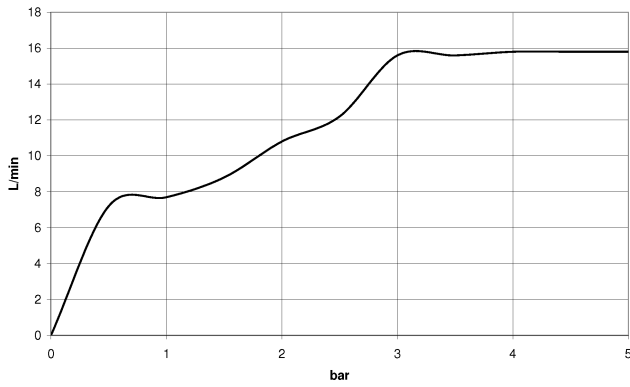

ST 050 611 6979

mm [inches]

Flow rate chart

Certificates

Belgaqua_21-381-
27_7.

ST 050 611 6979

Parts for other finishes can be found here: [Chrome](#)

- hose nozzle with sleeve M33
- with holding ring