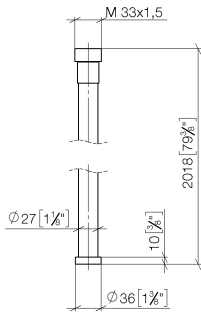

ST 050 611 6979

mm [inches]

Flow rate chart

Certificates

Belgaqua_21-381-
27_7.

ST 050 611 6979

Parts for other finishes can be found here: [Chrome](#)

- hose nozzle with sleeve M33
- with holding ring

WATER TUBE Kneipp wall elbow - Dark Chrome

LULU

ST 050 611 6979

WATER TUBE Kneipp wall elbow - Dark Chrome

LULU

ST 050 611 6979

WATER TUBE Kneipp wall elbow - Dark Chrome

LULU

ST 050 611 6979

ST 050 611 6979

mm [inches]

Flow rate chart

ST 050 611 6979

Parts for other
finishes can be found
here: [Chrome](#)