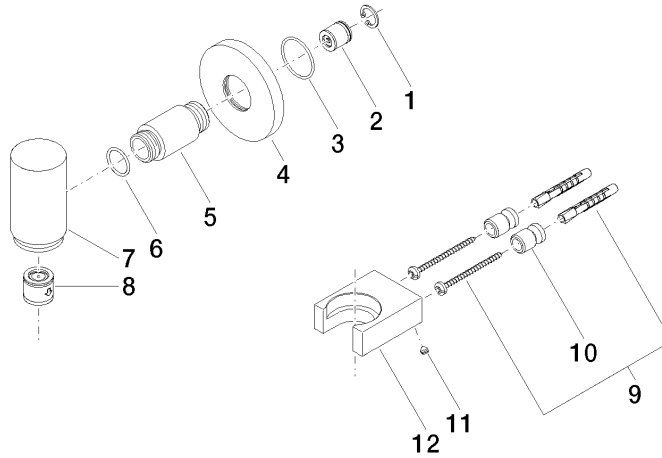

ST 050 611 6979

mm [inches]

Flow rate chart

Certificates

Belgaqua_21-381-
27_7.

ST 050 611 6979

Parts for other finishes can be found here: [Chrome](#)

- hose nozzle with sleeve M33
- with holding ring