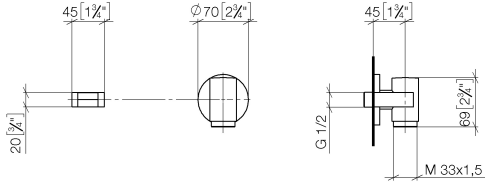

ST 050 611 6979

mm [inches]

Flow rate chart

Certificates

Belgaqua_21-381-
27_7.

ST 050 611 6979

Parts for other finishes can be found here: [Chrome](#)

- hose nozzle with sleeve M33
- with holding ring