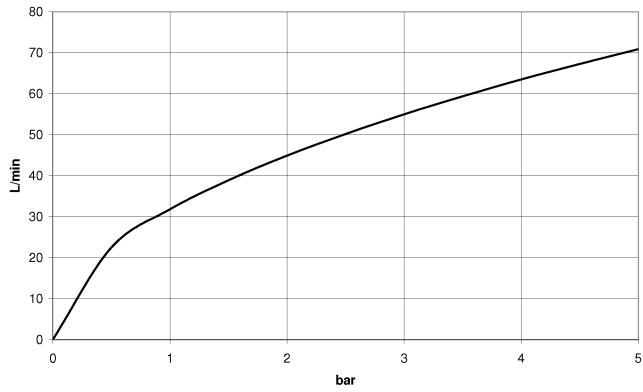

WATER TUBE Kneipp wall elbow - Dark Chrome

LULU

ST 050 611 6979

WATER TUBE Kneipp wall elbow - Dark Chrome

LULU

ST 050 611 6979

WATER TUBE Kneipp wall elbow - Dark Chrome

LULU

ST 050 611 6979

ST 050 611 6979

mm [inches]

Flow rate chart

ST 050 611 6979

Parts for other
finishes can be found
here: [Chrome](#)