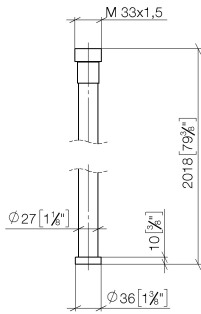

WATER TUBE Kneipp wall elbow - Brushed Durabron (23kt Gold)

LULU

ST 050 611 6979

Fits: LULU, MADISON, TARA, LISSÉ, VAIA, META

- LAMINAR FLOW, max. flow rate 15 l/min (at 3 bar)
- rosette Ø 70 mm
- holder for Kneipp hose
- hose nozzle with sleeve M33
- with holding ring
- 1/2" wall elbow

Individual components of this set

You need the following components for this set

1x 28 285 979-28

1x 27 820 979-28

WATER TUBE Kneipp wall elbow - Brushed Durabronze (23kt Gold)

LULU

ST 050 611 6979

ST 050 611 6979

ST 050 611 6979

mm [inches]

Flow rate chart

ST 050 611 6979

Parts for other
finishes can be found
here: [Chrome](#)

Spare parts list

No.	Item Number	Name	Quantity used	Delivery time
1	09 14 20 003 90	seal	1	2
2	09 28 10 116-12	ring	1	30

ST 050 611 6979

Fits: LULU, MADISON, TARA, LISSÉ, VAIA, META

- LAMINAR FLOW, max. flow rate 15 l/min (at 3 bar)
- rosette Ø 70 mm
- holder for Kneipp hose
- 1/2" wall elbow
- without hose

Intrinsic protection against back flow.