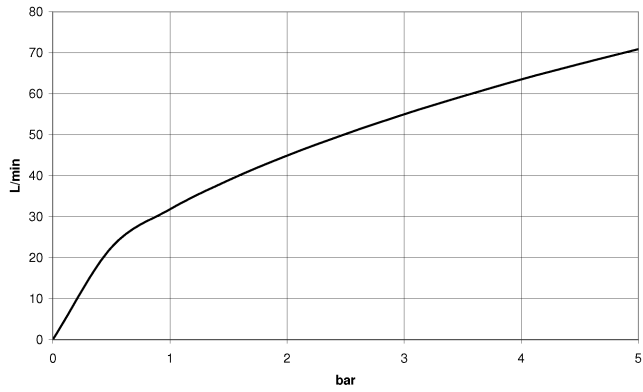

ST 050 611 6979

mm [inches]

Flow rate chart

ST 050 611 6979

Parts for other
finishes can be found
here: [Chrome](#)

Spare parts list

No.	Item Number	Name	Quantity used	Delivery time
1	09 14 20 003 90	seal	1	2
2	09 28 10 116-12	ring	1	30