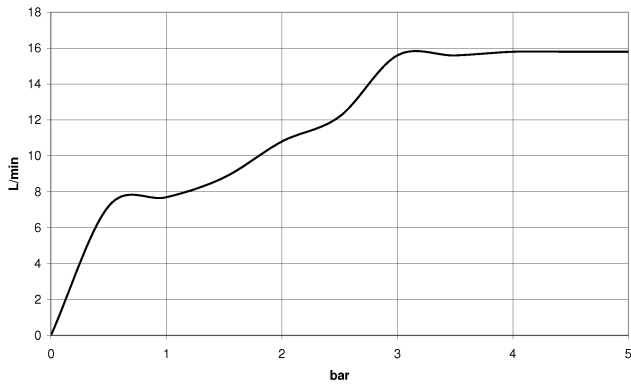

- with holding ring
- hose nozzle with sleeve M33

WATER TUBE Kneipp wall elbow - Brushed Durabronz (23kt Gold)

LULU

ST 050 611 6979

ST 050 611 6979

mm [inches]

Flow rate chart

Certificates