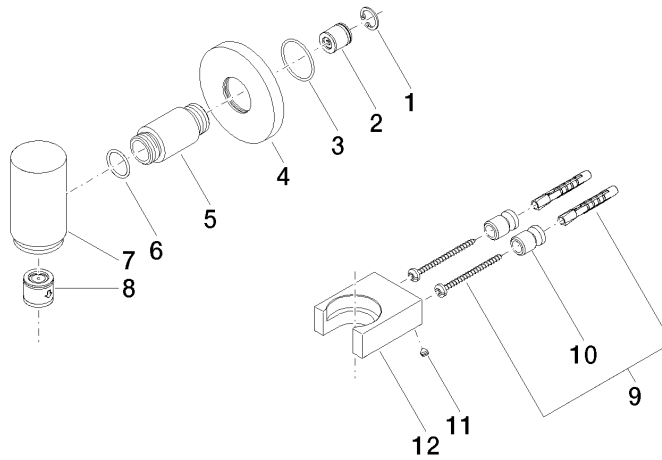

ST 050 611 6979

mm [inches]

Flow rate chart

ST 050 611 6979

Parts for other
finishes can be found
here: [Chrome](#)

Spare parts list

No.	Item Number	Name	Quantity used	Delivery time
1	09 14 20 003 90	seal	1	2
2	09 28 10 116-12	ring	1	30

- with holding ring
- hose nozzle with sleeve M33

WATER TUBE Kneipp wall elbow - Brushed Durabronz (23kt Gold)

LULU

ST 050 611 6979

ST 050 611 6979

mm [inches]

Flow rate chart

Certificates

Belgaqua_21-381-
27_7.

ST 050 611 6979

Parts for other finishes can be found here: [Chrome](#)

Spare parts list

No.	Item Number	Name	Quantity used	Delivery time
1	09 16 01 014 90	ring	1	2
2	09 23 01 046 90	back-flow preventer	1	2
3	09 14 10 135 90	seal	1	2
4	09 27 97 020-28	rosette	1	20
5	09 24 04 138-28	nipple	1	60
6	09 14 10 053 90	seal	1	2
7	09 11 03 051-28	connection	1	20
8	90 23 01 045 00 90	back-flow preventer	1	2
9	05 17 20 726 02 90	fixing set	1	2
10	08 17 20 726 90	holder	2	2
11	09 31 11 148 90	pin	2	2
12	09 17 20 023-28	holder	1	20