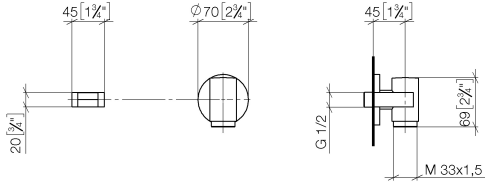

ST 050 611 6979

mm [inches]

Flow rate chart

ST 050 611 6979

Parts for other
finishes can be found
here: [Chrome](#)

Spare parts list

No.	Item Number	Name	Quantity used	Delivery time
1	09 14 20 003 90	seal	1	2
2	09 28 10 116-12	ring	1	30

- with holding ring
- hose nozzle with sleeve M33

WATER TUBE Kneipp wall elbow - Brushed Durabronz (23kt Gold)

LULU

ST 050 611 6979

ST 050 611 6979

mm [inches]

Flow rate chart

Certificates