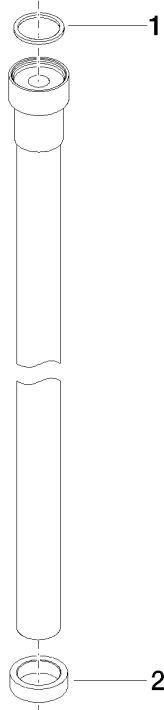

WATER TUBE Kneipp wall elbow - Brushed Durabron (23kt Gold)

LULU

ST 050 611 6979

Fits: LULU, MADISON, TARA, LISSÉ, VAIA, META

- LAMINAR FLOW, max. flow rate 15 l/min (at 3 bar)
- rosette Ø 70 mm
- holder for Kneipp hose
- hose nozzle with sleeve M33
- with holding ring
- 1/2" wall elbow

ST 050 611 6979

mm [inches]

Flow rate chart

ST 050 611 6979

Parts for other
finishes can be found
here: [Chrome](#)

Spare parts list

No.	Item Number	Name	Quantity used	Delivery time
1	09 14 20 003 90	seal	1	2
2	09 28 10 116-12	ring	1	30

ST 050 611 6979

Fits: LULU, MADISON, TARA, LISSÉ, VAIA, META

- LAMINAR FLOW, max. flow rate 15 l/min (at 3 bar)
- rosette Ø 70 mm
- holder for Kneipp hose
- 1/2" wall elbow
- without hose

Intrinsic protection against back flow.

Product change as of 1.4.2023: max. flow 15 l/min

	Brushed Durabronze (23kt Gold)	27 820 979-28
	Chrome	27 820 979-00
	Brushed Platinum	27 820 979-06
	Platinum	27 820 979-08
	Dark Chrome	27 820 979-19
	Matte Black	27 820 979-33
	Brushed Bronze	27 820 979-42
	Brushed Champagne (22kt Gold)	27 820 979-46
	Champagne (22kt Gold)	27 820 979-47
	Brushed Chrome	27 820 979-93
	Brushed Dark Platinum	27 820 979-99