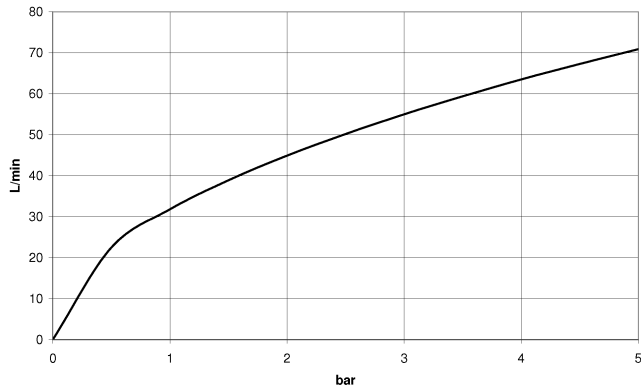

WATER TUBE Kneipp wall elbow - Brushed Champagne (22kt Gold)

LULU

ST 050 611 6979

ST 050 611 6979

mm [inches]

Flow rate chart

ST 050 611 6979

Parts for other
finishes can be found
here: [Chrome](#)