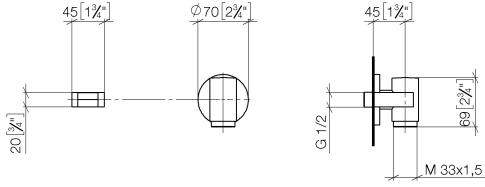

Required miscellaneous

	WATER TUBE Kneipp hose black 2000 mm - Brushed Champagne (22kt Gold)	28 286 979-46
	●with holding ring	
	●hose nozzle with sleeve M33	

ST 050 611 6979

mm [inches]

Flow rate chart

Certificates