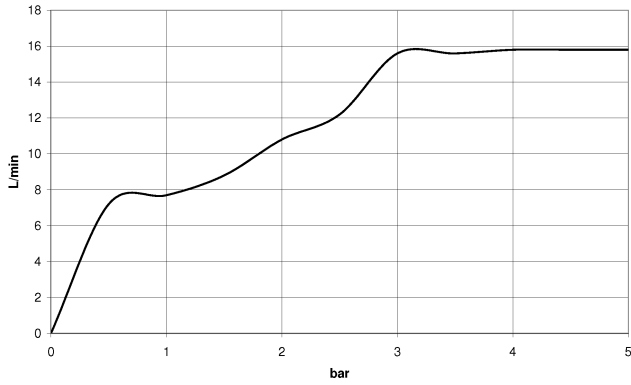

Required miscellaneous

	WATER TUBE Kneipp hose black 2000 mm - Brushed Champagne (22kt Gold)	28 286 979-46
	●with holding ring	
	●hose nozzle with sleeve M33	

ST 050 611 6979

mm [inches]

Flow rate chart

Certificates