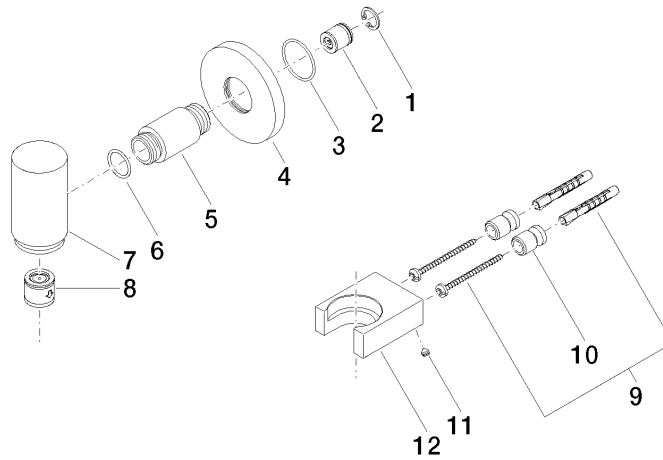

Required miscellaneous

	WATER TUBE Kneipp hose black 2000 mm - Brushed Champagne (22kt Gold)	28 286 979-46
	●with holding ring	
	●hose nozzle with sleeve M33	

ST 050 611 6979

mm [inches]

Flow rate chart

Certificates

Belgaqua_21-381-
27_7.

ST 050 611 6979

Spare parts list

No.	Item Number	Name	Quantity used	Delivery time
1	09 16 01 014 90	ring	1	2
2	09 23 01 046 90	back-flow preventer	1	2
3	09 14 10 135 90	seal	1	2
4	09 27 97 020-46	rosette	1	60
5	09 24 04 138-46	nipple	1	60
6	09 14 10 053 90	seal	1	2
7	09 11 03 051-46	connection	1	30
8	90 23 01 045 00 90	back-flow preventer	1	2
9	05 17 20 726 02 90	fixing set	1	2
10	08 17 20 726 90	holder	2	2
11	09 31 11 148 90	pin	2	2
12	09 17 20 023-46	holder	1	60