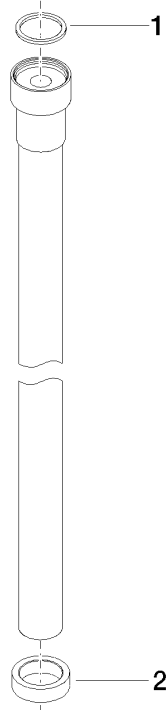

**WATER TUBE Kneipp wall elbow with hose holder with individual rosettes -  
Chrome**

IMO

ST 050 811 7979

Fits: IMO, MEM, CL.1, CYO

- laminar flow
- with volume control
- rosette 60 x 60 mm
- holder for Kneipp hose
- 1/2" wall elbow
- max. flow 9.5 l/min
- hose nozzle with sleeve M33
- with holding ring
- This product can help a building meet the requirements of Green Building Rating Systems, e.g. LEED®, BREEAM®, DGNB

---

IMO

ST 050 611 7979

**WATER TUBE Kneipp wall elbow with hose holder with individual rosettes -  
Chrome**

IMO

ST 050 611 7979

- hose nozzle with sleeve M33
- with holding ring

	Chrome	28 285 979-00
	Brushed Platinum	28 285 979-06
	Platinum	28 285 979-08
	Dark Chrome	28 285 979-19
	Brushed Durabronze (23kt Gold)	28 285 979-28
	Matte Black	28 285 979-33
	Brushed Champagne (22kt Gold)	28 285 979-46
	Champagne (22kt Gold)	28 285 979-47
	Brushed Chrome	28 285 979-93
	Brushed Dark Platinum	28 285 979-99

ST 050 611 7070  
mm [inches]

**Flow rate chart**

Spare parts list

No.	Item Number	Name	Quantity used	Delivery time
1	09 14 20 003 90	seal	1	2
2	09 28 10 116-12	ring	1	30

**WATER TUBE Kneipp wall elbow with hose holder with individual rosettes - Chrome**

### Spare parts list

No.	Item Number	Name	Quantity used	Delivery time
1	09 20 97 021-00	handle	1	10
2	90 90 03 145 00 90	top	1	2
3	09 11 03 127-00	connection	1	10
4	09 23 01 134 90	flow reducer	1	2
5	90 23 01 045 00 90	back-flow preventer	1	2
6	90 31 11 112 00 90	pin	1	2
7	09 14 10 081 90	seal	1	2
8	09 24 03 151 90	nipple	1	2
9	09 31 11 040 90	pin	1	2
10	09 27 97 021-00	rosette	1	10
11	09 14 10 119 90	seal	1	2
12	90 14 10 049 00 90	seal	1	2
13	09 17 20 023-00	holder	1	10
14	09 31 11 148 90	pin	2	2
15	05 17 20 726 02 90	fixing set	1	2
16	08 17 20 726 90	holder	2	2
17	09 27 97 022-00	rosette	1	10