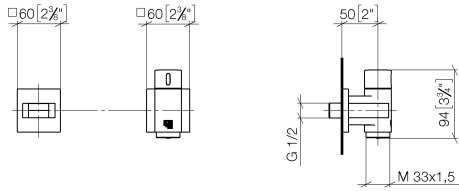

ST 050 611 7070  
mm [inches]

**Flow rate chart**

Spare parts list

No.	Item Number	Name	Quantity used	Delivery time
1	09 14 20 003 90	seal	1	2
2	09 28 10 116-12	ring	1	30

**WATER TUBE Kneipp wall elbow with hose holder with individual rosettes - Chrome**

- with holding ring
- hose nozzle with sleeve M33

**Required miscellaneous**

**WATER TUBE Kneipp hose black 2000 mm - Chrome** 28 286 979-00

- with holding ring
- hose nozzle with sleeve M33

WATER TUBE Kneipp wall elbow with hose holder with individual rosettes -  
Chrome

---

IMO

ST 050 611 7979

ST 050 611 7070  
mm [inches]

**Flow rate chart**

ST 050 611 7979