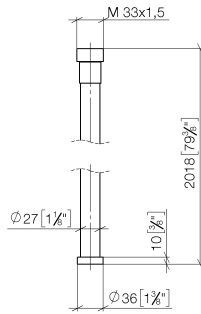

**WATER TUBE Kneipp wall elbow with hose holder with individual rosettes -  
Chrome**

IMO

ST 050 811 7979

Fits: IMO, MEM, CL.1, CYO

- laminar flow
- with volume control
- rosette 60 x 60 mm
- holder for Kneipp hose
- 1/2" wall elbow
- max. flow 9.5 l/min
- hose nozzle with sleeve M33
- with holding ring
- This product can help a building meet the requirements of Green Building Rating Systems, e.g. LEED®, BREEAM®, DGNB

ST 050 611 7070  
mm [inches]

**Flow rate chart**

Spare parts list

No.	Item Number	Name	Quantity used	Delivery time
1	09 14 20 003 90	seal	1	2
2	09 28 10 116-12	ring	1	30

**WATER TUBE Kneipp wall elbow with hose holder with individual rosettes - Chrome**

IMO

ST 050 611 7979

Fits: IMO, LULU, MADISON, MEM, TARA, CL.1, LISSÉ, VAIA, META, CYO

- laminar flow
  - with volume control
  - rosette 60 x 60 mm
  - holder for Kneipp hose
  - 1/2" wall elbow
  - without hose
  - max. flow 9.5 l/min
  - This product can help a building meet the requirements of Green Building Rating Systems, e.g. LEED®, BREEAM®, DGNB
- Intrinsic protection against back flow.**

---

IMO

ST 050 611 7979

ST 050 611 7070  
mm [inches]

**Flow rate chart**

ST 050 611 7979