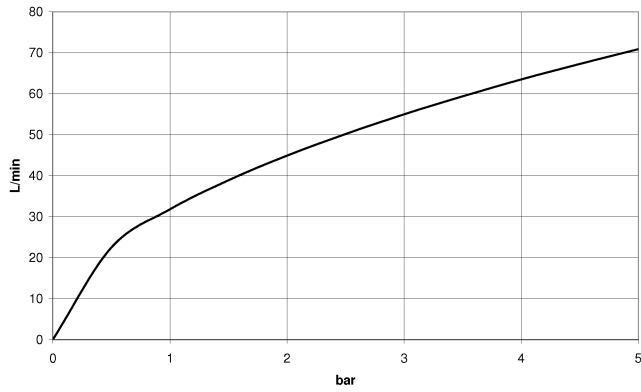

**WATER TUBE Kneipp wall elbow with hose holder with individual rosettes -  
Chrome**

IMO

ST 050 811 7979

Fits: IMO, MEM, CL.1, CYO

- laminar flow
- with volume control
- rosette 60 x 60 mm
- holder for Kneipp hose
- 1/2" wall elbow
- max. flow 9.5 l/min
- hose nozzle with sleeve M33
- with holding ring
- This product can help a building meet the requirements of Green Building Rating Systems, e.g. LEED®, BREEAM®, DGNB

ST 050 611 7070  
mm [inches]

**Flow rate chart**

Spare parts list

No.	Item Number	Name	Quantity used	Delivery time
1	09 14 20 003 90	seal	1	2
2	09 28 10 116-12	ring	1	30

**WATER TUBE Kneipp wall elbow with hose holder with individual rosettes - Chrome**

IMO

ST 050 611 7979

Fits: IMO, LULU, MADISON, MEM, TARA, CL.1, LISSÉ, VAIA, META, CYO

- laminar flow
  - with volume control
  - rosette 60 x 60 mm
  - holder for Kneipp hose
  - 1/2" wall elbow
  - without hose
  - max. flow 9.5 l/min
  - This product can help a building meet the requirements of Green Building Rating Systems, e.g. LEED®, BREEAM®, DGNB
- Intrinsic protection against back flow.**