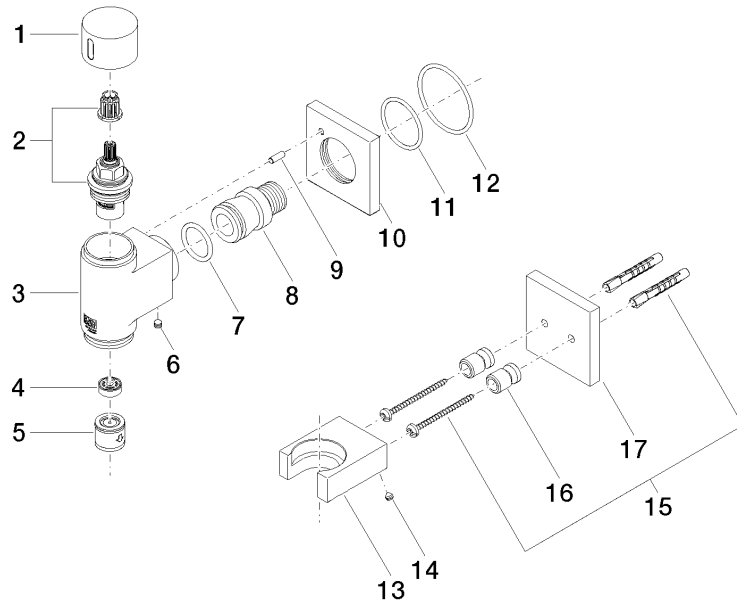

ST 050 611 7070  
mm [inches]

**Flow rate chart**

Spare parts list

No.	Item Number	Name	Quantity used	Delivery time
1	09 14 20 003 90	seal	1	2
2	09 28 10 116-12	ring	1	30

**WATER TUBE Kneipp wall elbow with hose holder with individual rosettes - Chrome**

- with holding ring
- hose nozzle with sleeve M33

**Required miscellaneous**

**WATER TUBE Kneipp hose black 2000 mm - Chrome** 28 286 979-00

- with holding ring
- hose nozzle with sleeve M33

WATER TUBE Kneipp wall elbow with hose holder with individual rosettes -  
Chrome

---

IMO

ST 050 611 7979

ST 050 611 7070  
mm [inches]

**Flow rate chart**

ST 050 611 7979

### Spare parts list

No.	Item Number	Name	Quantity used	Delivery time
1	09 20 97 021-00	handle	1	10
2	90 90 03 145 00 90	top	1	2
3	09 11 03 127-00	connection	1	10
4	09 23 01 134 90	flow reducer	1	2
5	90 23 01 045 00 90	back-flow preventer	1	2
6	90 31 11 112 00 90	pin	1	2
7	09 14 10 081 90	seal	1	2
8	09 24 03 151 90	nipple	1	2
9	09 31 11 040 90	pin	1	2
10	09 27 97 021-00	rosette	1	10
11	09 14 10 119 90	seal	1	2
12	90 14 10 049 00 90	seal	1	2
13	09 17 20 023-00	holder	1	10
14	09 31 11 148 90	pin	2	2
15	05 17 20 726 02 90	fixing set	1	2
16	08 17 20 726 90	holder	2	2
17	09 27 97 022-00	rosette	1	10