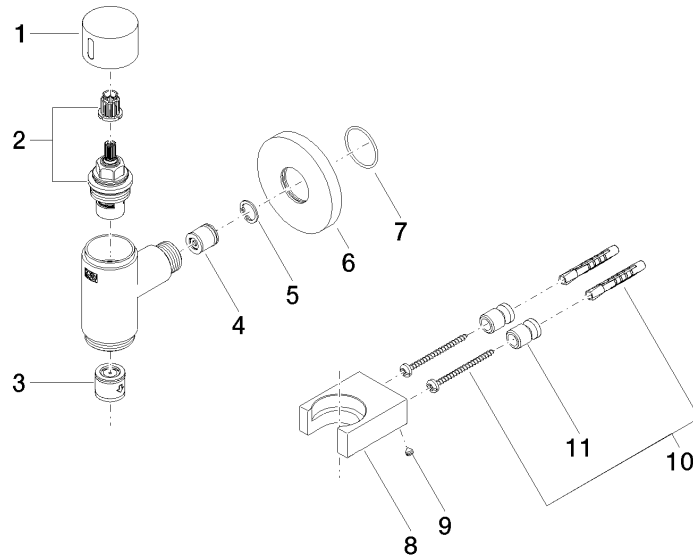

LULU

ST 050 612 3070
mm [inches]

Flow rate chart

Certificates

Belgaqua_24-007-
27_7.

**WATER TUBE Kneipp hose with hose holder with individual rosettes
FlowReduce - Brushed Durabrass (23kt Gold)**

LULU

ST 050 612 3979
Parts for other
finishes can be found
here: Chrome

Spare parts list

No.	Item Number	Name	Quantity used	Delivery time
1	09 20 97 021-28	handle	1	20
2	90 90 03 145 00 90	top	1	2
3	90 23 01 045 00 90	back-flow preventer	1	2
4	09 23 01 077 90	flow reducer	1	2
5	09 16 01 014 90	ring	1	2
6	09 27 97 020-28	rosette	1	20
7	09 14 10 135 90	seal	1	2
8	09 17 20 023-28	holder	1	20
9	09 31 11 148 90	pin	2	2
10	05 30 31 025 00 90	fixing set	1	2
11	08 17 20 726 90	holder	1	2