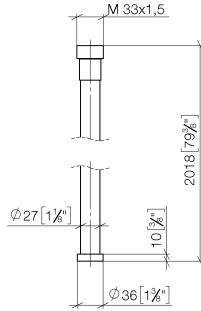

WATER TUBE Kneipp hose with hose holder with individual rosettes
FlowReduce - Brushed Durabronz (23kt Gold)

LULU

ST 050 612 3070
mm [inches]