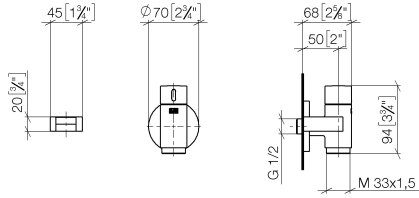

LULU

ST 050 612 3070
mm [inches]

Flow rate chart

Certificates

Belgaqua_24-007-
27_7.

**WATER TUBE Kneipp hose with hose holder with individual rosettes
FlowReduce - Brushed Durabrass (23kt Gold)**

LULU

ST 050 612 3979
Parts for other
finishes can be found
here: Chrome