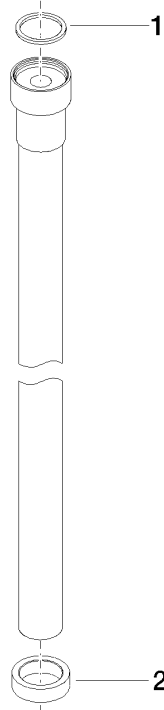

**WATER TUBE Kneipp hose with hose holder with individual rosettes
FlowReduce - Brushed Durabrass (23kt Gold)**

LULU

ST 050 612 3979
Parts for other
finishes can be found
here: Chrome

Spare parts list

No.	Item Number	Name	Quantity used	Delivery time
1	09 14 20 003 90	seal	1	2
2	09 28 10 116-12	ring	1	30