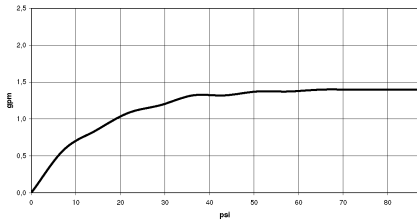

Codes & Standards

ADA	ASME A112.18.1/CSA B125.1	California Energy Commission (CEC)	NSF/ANSI 372
NSF/ANSI/CAN 61			

Certificates

IAPMO_N-4976. IAPMO_4976 (3). IAPMO_6397.