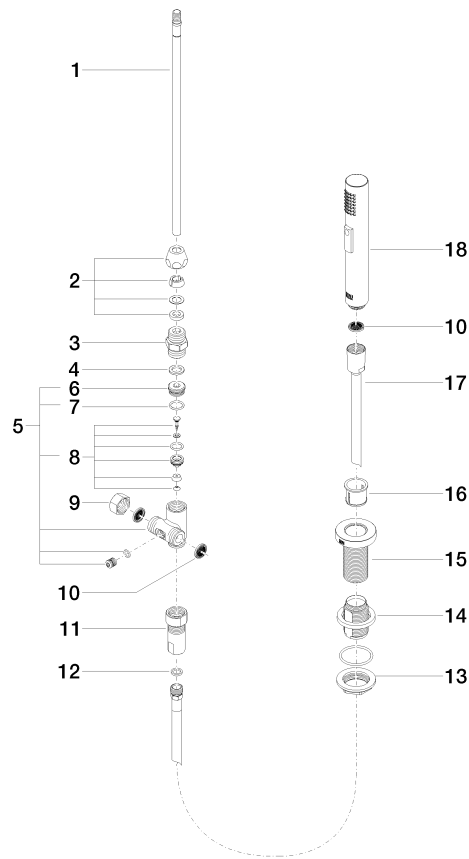

No.	Item Number	Name	Quantity used	Delivery time
1	90 20 62 040 00-00	handle	1	10
2	09 24 04 107-00	nut	1	10
3	90 28 10 148 00 90	accessories	1	2
4	90 15 05 065 00 90	cartridge	1	2
5	09 14 10 102 90	seal	1	2
6	09 28 10 111-00	rosette	1	10
7	04 23 10 032 46 90	fixing set	1	2
8	04 30 04 106 00 90	hose	3	2
9	04 30 04 019 00 90	hose	1	2
10	90 24 03 514 00 90	nipple set	1	2
11	04 30 11 038 00 90	fixing set	1	2
12	09 31 11 012 90	pin	1	2
13	04 31 20 046 10 92	set	1	2
14	09 28 10 064-00	rosette	1	10
15	09 14 10 120 90	seal	1	2
16	09 11 10 062 10-00	connection	1	10
17	09 30 30 057 90	screw	1	2
18	90 28 22 208 02-00	spout	1	10

## META 02 Two-hole mixer with individual rosettes with rinsing spray set - Chrome

---

ST 110 100 5625

**META 02 Two-hole mixer with individual rosettes with rinsing spray set - Chrome**

ST 110 100 5625  
mm [inches]

**Flow rate chart**

**Certificates**

LGA\_18901.      Belgaqua\_21-027-27\_3.      IAPMO\_N-4976 (2).      LGA\_29572.      IAPMO\_6397.

**META 02 Two-hole mixer with individual rosettes with rinsing spray set - Chrome**

ST 110 100 5625

**Spare parts list**

No.	Item Number	Name	Quantity used	Delivery time
1	04 24 02 046 01-07	pipe	1	10
2	90 23 30 040 00-00	threaded connector	1	10
3	90 24 03 168 00 90	nipple	1	2
4	90 14 20 002 00 90	seal	1	2
5	90 17 09 046 10 90	diverter	1	2
6	09 24 04 112 10 90	nipple	1	2
7	90 14 10 033 00 90	seal	1	2
8	90 21 10 031 10 90	diverter	1	2
9	04 21 02 006 00 92	cap	1	2
10	09 23 01 039 90	sieve	2	2
11	90 24 03 241 00 90	nipple	1	2
12	90 14 20 019 00 90	seal	1	2
13	04 30 11 038 66 90	fixing set	1	2
14	12 720 970 90	Extension set -	1	60
15	09 30 01 285-00	rosette	1	10
16	90 18 40 085 00 90	sleeve	1	2
17	90 30 02 062 00-00	hose	1	2
18	04 12 11 158 00-00	shower	1	10