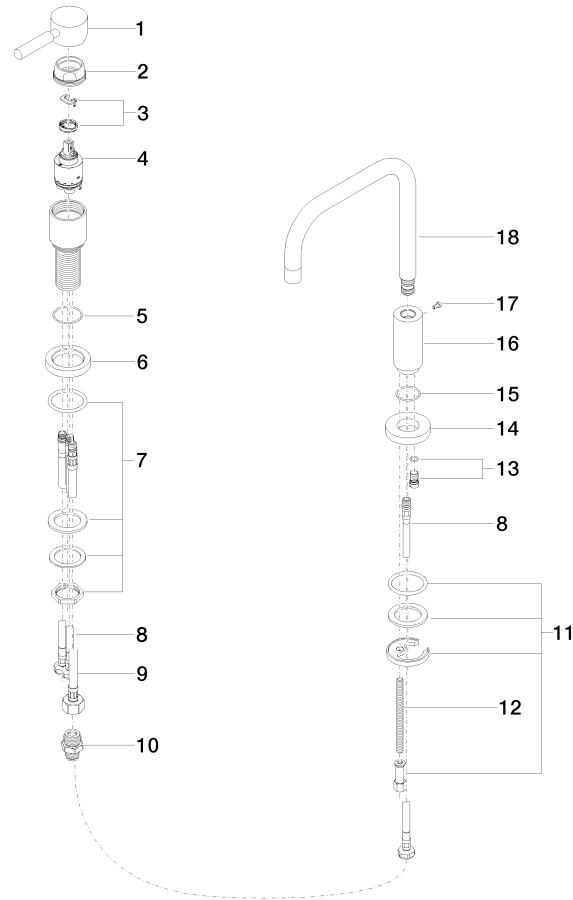

## META 02 Two-hole mixer with individual rosettes with rinsing spray set - Chrome

---

ST 110 100 5625

- 200mm projection
- pivotable spout 360°
- air-enriched flow and spray flow
- height of mixer 275 mm
- height up to aerator 180 mm
- hole diameter spout 35 mm
- single-lever mixer hole diameter 35 mm
- hole diameter rinsing spray 32mm
- 2 x pressure hose with 3/8" cap nut
- fabric braided hose 1500 mm
- automatic spout/shower diverter
- sprayface with anti-scaling system
- max. flow 5.7 l/min at 3 bar flow pressure
- lead-free

- 200mm projection
- pivotable spout 360°
- air-enriched flow
- height of mixer 275 mm
- height up to aerator 180 mm
- hole diameter spout 35 mm
- single-lever mixer hole diameter 35 mm
- 2 x pressure hose with 3/8" cap nut
- max. flow 5.7 l/min at 3 bar flow pressure
- lead-free

## META 02 Two-hole mixer with individual rosettes with rinsing spray set - Chrome

---

ST 110 100 5625

**META 02 Two-hole mixer with individual rosettes with rinsing spray set - Chrome**

ST 110 100 5625

**Spare parts list**

No.	Item Number	Name	Quantity used	Delivery time
1	90 20 62 040 00-00	handle	1	10
2	09 24 04 107-00	nut	1	10
3	90 28 10 148 00 90	accessories	1	2
4	90 15 05 065 00 90	cartridge	1	2
5	09 14 10 102 90	seal	1	2
6	09 28 10 111-00	rosette	1	10
7	04 23 10 032 46 90	fixing set	1	2
8	04 30 04 106 00 90	hose	3	2
9	04 30 04 019 00 90	hose	1	2
10	90 24 03 514 00 90	nipple set	1	2
11	04 30 11 038 00 90	fixing set	1	2
12	09 31 11 012 90	pin	1	2
13	04 31 20 046 10 92	set	1	2
14	09 28 10 064-00	rosette	1	10
15	09 14 10 120 90	seal	1	2
16	09 11 10 062 10-00	connection	1	10
17	09 30 30 057 90	screw	1	2
18	90 28 22 208 02-00	spout	1	10