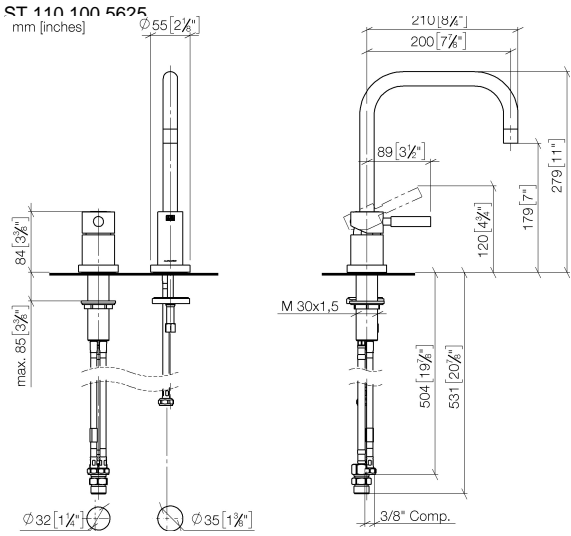

META 02 Two-hole mixer with individual rosettes with rinsing spray set - Chrome

Flow rate chart