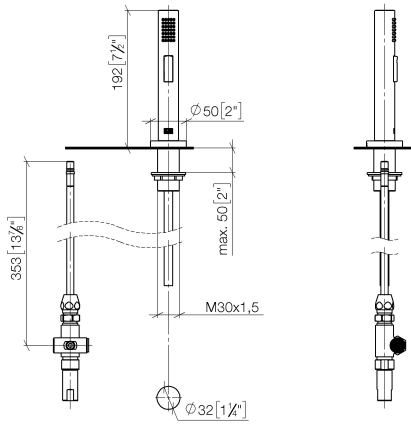

No.	Item Number	Name	Quantity used	Delivery time
1	90 20 62 040 00-00	handle	1	10
2	09 24 04 107-00	nut	1	10
3	90 28 10 148 00 90	accessories	1	2
4	90 15 05 065 00 90	cartridge	1	2
5	09 14 10 102 90	seal	1	2
6	09 28 10 111-00	rosette	1	10
7	04 23 10 032 46 90	fixing set	1	2
8	04 30 04 106 00 90	hose	3	2
9	04 30 04 019 00 90	hose	1	2
10	90 24 03 514 00 90	nipple set	1	2
11	04 30 11 038 00 90	fixing set	1	2
12	09 31 11 012 90	pin	1	2
13	04 31 20 046 10 92	set	1	2
14	09 28 10 064-00	rosette	1	10
15	09 14 10 120 90	seal	1	2
16	09 11 10 062 10-00	connection	1	10
17	09 30 30 057 90	screw	1	2
18	90 28 22 208 02-00	spout	1	10

**META 02 Two-hole mixer with individual rosettes with rinsing spray set -  
Chrome**

ST 110 100 5625

Fits: ELIO, TARA, TARA ULTRA

- with round rosette
- spray flow
- automatic spout/shower diverter
- height of mixer 191 mm
- hole diameter rinsing spray 32mm
- fabric braided hose 1500 mm
- sprayface with anti-scaling system
- lead-free

## META 02 Two-hole mixer with individual rosettes with rinsing spray set - Chrome

---

ST 110 100 5625

**META 02 Two-hole mixer with individual rosettes with rinsing spray set - Chrome**

ST 110 100 5625  
mm [inches]

ST 110 100 5625

**Spare parts list**

No.	Item Number	Name	Quantity used	Delivery time
1	04 24 02 046 01-07	pipe	1	10
2	90 23 30 040 00-00	threaded connector	1	10
3	90 24 03 168 00 90	nipple	1	2
4	90 14 20 002 00 90	seal	1	2
5	90 17 09 046 10 90	diverter	1	2
6	09 24 04 112 10 90	nipple	1	2
7	90 14 10 033 00 90	seal	1	2
8	90 21 10 031 10 90	diverter	1	2
9	04 21 02 006 00 92	cap	1	2
10	09 23 01 039 90	sieve	2	2
11	90 24 03 241 00 90	nipple	1	2
12	90 14 20 019 00 90	seal	1	2
13	04 30 11 038 66 90	fixing set	1	2
14	12 720 970 90	Extension set -	1	60
15	09 30 01 285-00	rosette	1	10
16	90 18 40 085 00 90	sleeve	1	2
17	90 30 02 062 00-00	hose	1	2
18	04 12 11 158 00-00	shower	1	10