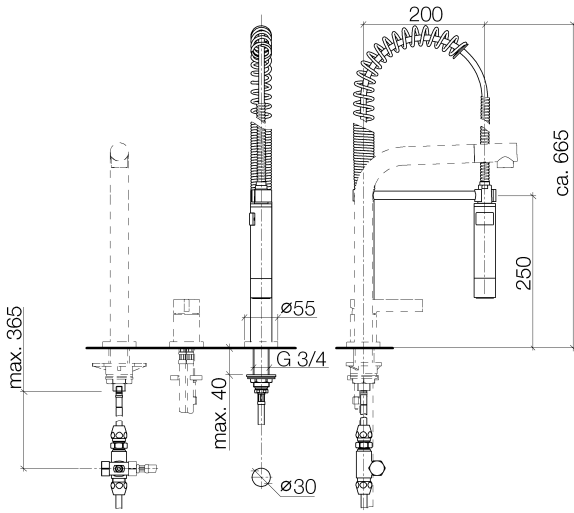

ST 110 101 9790

- 235mm projection
- pivotable spout 360°
- spout, end-piece with 20° rotation
- air-enriched flow and spray flow
- height of mixer 337 mm
- test
- height up to aerator 297 mm
- individual rosettes Ø 55mm
- hole diameter spout 35 mm
- single-lever mixer hole diameter 35 mm
- profi spray hole diameter 30mm
- 2 x pressure hose with 3/8" cap nut
- sprayface with anti-scaling system
- max. flow 5.7 l/min at 3 bar flow pressure
- automatic spout/shower diverter
- suspended spray with stainless steel spring (can be pivoted and locked)
- lead-free
- This product can help a building meet the requirements of Green Building Rating Systems, e.g. LEED®, BREEAM®, DGNB

ST 110 101 9790

- 235mm projection
- pivotable spout 360°
- spout, end-piece with 20° rotation
- air-enriched flow
- height of mixer 337 mm
- height up to aerator 297 mm
- individual rosettes Ø 55mm
- hole diameter spout 35 mm
- single-lever mixer hole diameter 35 mm
- 2 x pressure hose with 3/8" cap nut
- max. flow 5.7 l/min at 3 bar flow pressure
- lead-free
- This product can help a building meet the requirements of Green Building Rating Systems, e.g. LEED®, BREEAM®, DGNB

ST 110 101 9790

Fits: ELIO, TARA, TARA ULTRA

- spray flow
- automatic diverter for spout/Profi spray set
- height of mixer 665 mm
- individual rosette diameter 55mm
- profi spray hole diameter 30mm
- sprayface with anti-scaling system
- suspended spray with stainless steel spring (can be pivoted and locked)
- lead-free

ELIO Two-hole mixer with individual rosettes with profi spray set - Chrome

ELIO

ST 110 101 9790

ST 110 101 9790

Flow rate chart

Codes & Standards

NSF/ANSI 372

Certificates