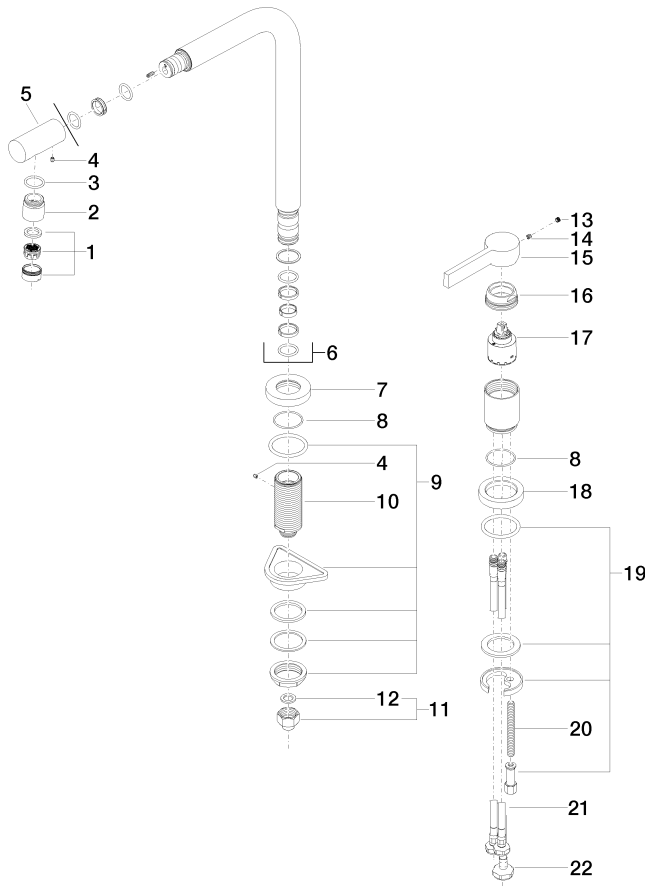

ST 110 101 9790

- 235mm projection
- pivotable spout 360°
- spout, end-piece with 20° rotation
- air-enriched flow and spray flow
- height of mixer 337 mm
- test
- height up to aerator 297 mm
- individual rosettes Ø 55mm
- hole diameter spout 35 mm
- single-lever mixer hole diameter 35 mm
- profi spray hole diameter 30mm
- 2 x pressure hose with 3/8" cap nut
- sprayface with anti-scaling system
- max. flow 5.7 l/min at 3 bar flow pressure
- automatic spout/shower diverter
- suspended spray with stainless steel spring (can be pivoted and locked)
- lead-free
- This product can help a building meet the requirements of Green Building Rating Systems, e.g. LEED®, BREEAM®, DGNB

Certificates

IAPMO_N-4976. IAPMO_4976 (3). IAPMO_6397.

ELIO Two-hole mixer with individual rosettes with profi spray set - Chrome

ELIO

ST 110 101 9790

ST 110 101 9790

Spare parts list

No.	Item Number	Name	Quantity used	Delivery time
1	90 23 01 026 08-00	aerator	1	10
2	09 24 04 164 10-00	nipple	1	10
3	09 14 10 100 90	seal	1	2
4	09 31 11 044 90	pin	2	2
5	09 24 04 163 10-00	nipple	1	10
6	90 28 22 188 00-00	spout	1	10
7	09 27 79 001-00	rosette	1	10
8	09 14 10 102 90	seal	2	2
9	04 23 10 044 01 90	fixing set	1	2
10	09 30 01 094 10-00	adaptor	1	10
11	04 24 04 166 10 90	nipple	1	2
12	90 14 20 002 00 90	seal	1	2
13	90 31 20 109 00 90	plug	1	2
14	90 31 11 030 00 90	pin	1	2
15	09 20 79 040-00	handle	1	10
16	09 24 04 141-00	nut	1	10
17	90 15 05 045 00 90	cartridge	1	2
18	09 28 10 111-00	rosette	1	10
19	04 30 11 038 00 90	fixing set	1	2
20	09 31 11 011 90	pin	1	2
21	04 30 04 106 00 90	hose	2	2
22	04 30 04 019 00 90	hose	1	2

ST 110 101 9790

Fits: ELIO, TARA, TARA ULTRA

- spray flow
- automatic diverter for spout/Profi spray set
- height of mixer 665 mm
- individual rosette diameter 55mm
- profi spray hole diameter 30mm
- sprayface with anti-scaling system
- suspended spray with stainless steel spring (can be pivoted and locked)
- lead-free