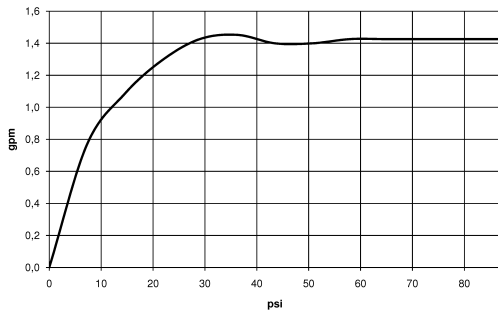

ST 110 101 9790

- 235mm projection
- pivotable spout 360°
- spout, end-piece with 20° rotation
- air-enriched flow
- height of mixer 337 mm
- height up to aerator 297 mm
- individual rosettes Ø 55mm
- hole diameter spout 35 mm
- single-lever mixer hole diameter 35 mm
- 2 x pressure hose with 3/8" cap nut
- max. flow 5.7 l/min at 3 bar flow pressure
- lead-free
- This product can help a building meet the requirements of Green Building Rating Systems, e.g. LEED®, BREEAM®, DGNB

Recommended miscellaneous

AIR SWITCH Control button - Chrome 10 713 970-00

Recommended miscellaneous

Dispenser with rosette - Chrome 82 444 970-00

ST 110 101 9790

Flow rate chart

Codes & Standards

ADA	ASME A112.18.1/CSA B125.1	California Energy Commission (CEC)	NSF/ANSI 372
NSF/ANSI/CAN 61			