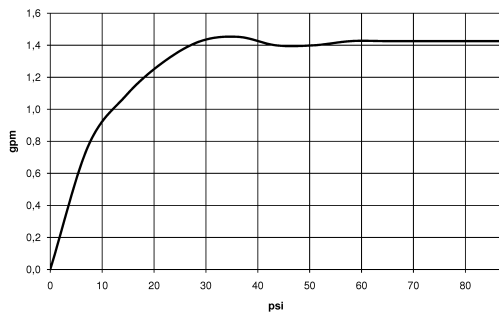

ELIO Two-hole mixer with individual rosettes with profi spray set - Chrome

ELIO

ST 110 101 9790

ST 110 101 9790

Flow rate chart

Codes & Standards

NSF/ANSI 372

Certificates