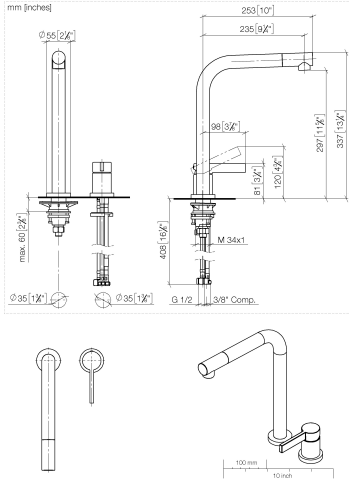

ST 110 101 9790

Flow rate chart