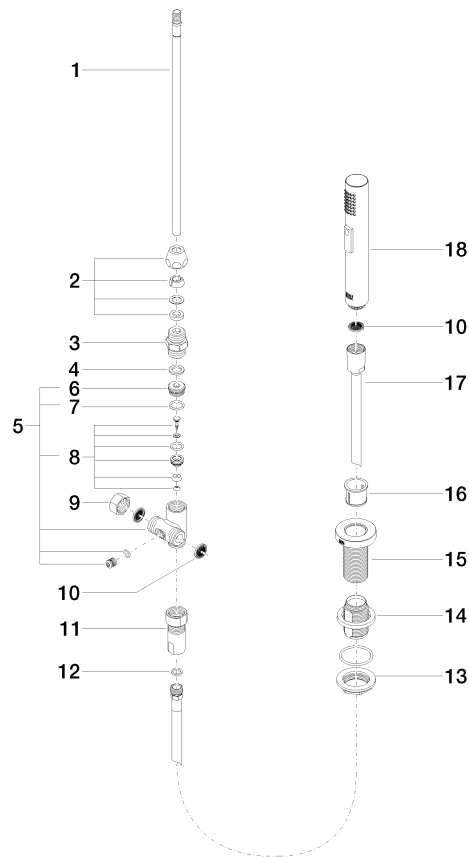

- 236mm projection
- pivotable spout 360°
- air-enriched flow
- height of mixer 345 mm
- height up to aerator 260 mm
- hole diameter spout 35 mm
- single-lever mixer hole diameter 35 mm
- 2 x pressure hose with 3/8" cap nut
- max. flow 5.7 l/min at 3 bar flow pressure
- lead-free

No.	Item Number	Name	Quantity used	Delivery time
1	90 20 62 040 00-00	handle	1	10
2	09 24 04 107-00	nut	1	10
3	90 28 10 148 00 90	accessories	1	2
4	90 15 05 065 00 90	cartridge	1	2
5	09 14 10 102 90	seal	1	2
6	09 28 10 111-00	rosette	1	10
7	04 23 10 032 46 90	fixing set	1	2
8	04 30 04 106 00 90	hose	3	2
9	04 30 04 019 00 90	hose	1	2
10	90 24 03 514 00 90	nipple set	1	2
11	04 30 11 038 00 90	fixing set	1	2
12	09 31 11 011 90	pin	1	2
13	04 31 20 046 10 92	set	1	2
14	09 28 10 064-00	rosette	1	10
15	09 14 10 120 90	seal	1	2
16	09 11 10 062 10-00	connection	1	10
17	09 30 30 057 90	screw	1	2
18	90 28 22 209 02-00	spout	1	10

## Flow rate chart

**Spare parts list**

No.	Item Number	Name	Quantity used	Delivery time
1	04 24 02 046 01-07	pipe	1	10
2	90 23 30 040 00-00	threaded connector	1	10
3	90 24 03 168 00 90	nipple	1	2
4	90 14 20 002 00 90	seal	1	2
5	90 17 09 046 10 90	diverter	1	2
6	09 24 04 112 10 90	nipple	1	2
7	90 14 10 033 00 90	seal	1	2
8	90 21 10 031 10 90	diverter	1	2
9	04 21 02 006 00 92	cap	1	2
10	09 23 01 039 90	sieve	2	2
11	90 24 03 241 00 90	nipple	1	2
12	90 14 20 019 00 90	seal	1	2
13	04 30 11 038 66 90	fixing set	1	2
14	12 720 970 90	Extension set -	1	60
15	09 30 01 285-00	rosette	1	10
16	90 18 40 085 00 90	sleeve	1	2
17	90 30 02 062 00-00	hose	1	2
18	04 12 11 158 00-00	shower	1	10