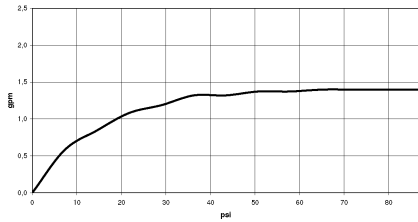

Codes & Standards

ADA	ASME A112.18.1/CSA B125.1	California Energy Commission (CEC)	NSF/ANSI 372
NSF/ANSI/CAN 61			

Certificates

IAPMO_N-4976.   IAPMO_4976 (3).   IAPMO_6397.