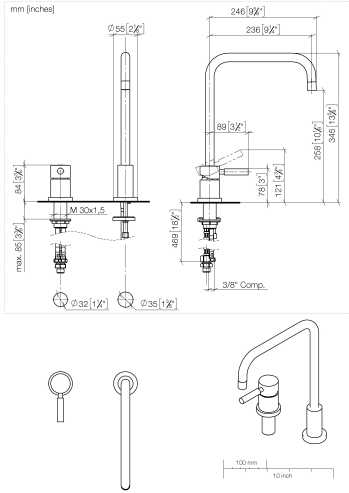

**META 02 Two-hole mixer with individual rosettes with rinsing spray set - Chrome**

---

ST 110 103 4625

- 236mm projection
- pivotable spout 360°
- air-enriched flow and spray flow
- height of mixer 345 mm
- height up to aerator 260 mm
- hole diameter spout 35 mm
- single-lever mixer hole diameter 35 mm
- hole diameter rinsing spray 32mm
- 2 x pressure hose with 3/8" cap nut
- fabric braided hose 1500 mm
- automatic spout/shower diverter
- sprayface with anti-scaling system
- max. flow 5.7 l/min at 3 bar flow pressure
- lead-free

- 236mm projection
- pivotable spout 360°
- air-enriched flow
- height of mixer 345 mm
- height up to aerator 260 mm
- hole diameter spout 35 mm
- single-lever mixer hole diameter 35 mm
- 2 x pressure hose with 3/8" cap nut
- max. flow 5.7 l/min at 3 bar flow pressure
- lead-free

**META 02 Two-hole mixer with individual rosettes with rinsing spray set - Chrome**

ST 110 103 4625

**Flow rate chart**

**Codes & Standards**

ADA	ASME A112.18.1/CSA B125.1	California Energy Commission (CEC)	NSF/ANSI 372
NSF/ANSI/CAN 61			

No.	Item Number	Name	Quantity used	Delivery time
1	90 20 62 040 00-00	handle	1	10
2	09 24 04 107-00	nut	1	10
3	90 28 10 148 00 90	accessories	1	2
4	90 15 05 065 00 90	cartridge	1	2
5	09 14 10 102 90	seal	1	2
6	09 28 10 111-00	rosette	1	10
7	04 23 10 032 46 90	fixing set	1	2
8	04 30 04 106 00 90	hose	3	2
9	04 30 04 019 00 90	hose	1	2
10	90 24 03 514 00 90	nipple set	1	2
11	04 30 11 038 00 90	fixing set	1	2
12	09 31 11 011 90	pin	1	2
13	04 31 20 046 10 92	set	1	2
14	09 28 10 064-00	rosette	1	10
15	09 14 10 120 90	seal	1	2
16	09 11 10 062 10-00	connection	1	10
17	09 30 30 057 90	screw	1	2
18	90 28 22 209 02-00	spout	1	10