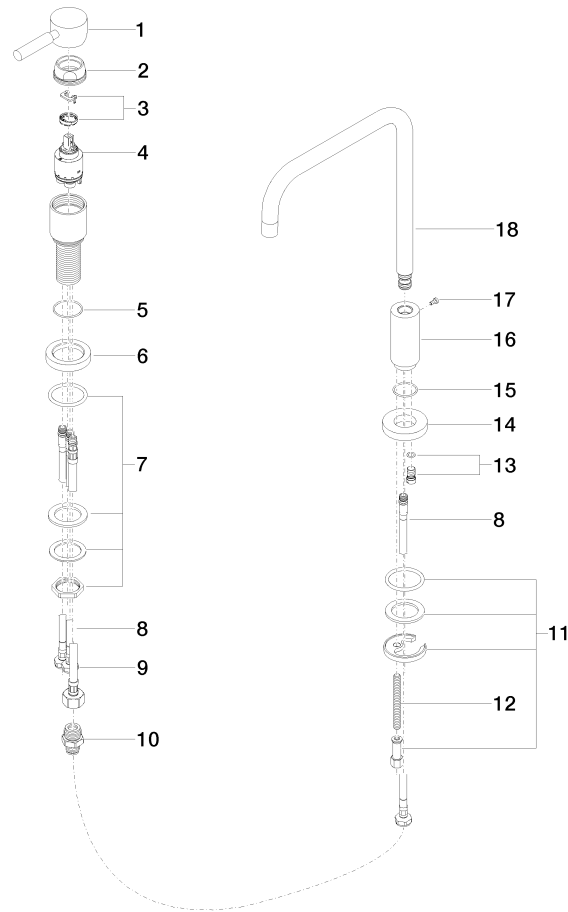

- 236mm projection
- pivotable spout 360°
- air-enriched flow
- height of mixer 345 mm
- height up to aerator 260 mm
- hole diameter spout 35 mm
- single-lever mixer hole diameter 35 mm
- 2 x pressure hose with 3/8" cap nut
- max. flow 5.7 l/min at 3 bar flow pressure
- lead-free

## META 02 Two-hole mixer with individual rosettes with rinsing spray set - Chrome

---

ST 110 103 4625

**META 02 Two-hole mixer with individual rosettes with rinsing spray set - Chrome**

ST 110 103 4625

**Spare parts list**

No.	Item Number	Name	Quantity used	Delivery time
1	90 20 62 040 00-00	handle	1	10
2	09 24 04 107-00	nut	1	10
3	90 28 10 148 00 90	accessories	1	2
4	90 15 05 065 00 90	cartridge	1	2
5	09 14 10 102 90	seal	1	2
6	09 28 10 111-00	rosette	1	10
7	04 23 10 032 46 90	fixing set	1	2
8	04 30 04 106 00 90	hose	3	2
9	04 30 04 019 00 90	hose	1	2
10	90 24 03 514 00 90	nipple set	1	2
11	04 30 11 038 00 90	fixing set	1	2
12	09 31 11 011 90	pin	1	2
13	04 31 20 046 10 92	set	1	2
14	09 28 10 064-00	rosette	1	10
15	09 14 10 120 90	seal	1	2
16	09 11 10 062 10-00	connection	1	10
17	09 30 30 057 90	screw	1	2
18	90 28 22 209 02-00	spout	1	10

**Spare parts list**

No.	Item Number	Name	Quantity used	Delivery time
1	04 24 02 046 01-07	pipe	1	10
2	90 23 30 040 00-00	threaded connector	1	10
3	90 24 03 168 00 90	nipple	1	2
4	90 14 20 002 00 90	seal	1	2
5	90 17 09 046 10 90	diverter	1	2
6	09 24 04 112 10 90	nipple	1	2
7	90 14 10 033 00 90	seal	1	2
8	90 21 10 031 10 90	diverter	1	2
9	04 21 02 006 00 92	cap	1	2
10	09 23 01 039 90	sieve	2	2
11	90 24 03 241 00 90	nipple	1	2
12	90 14 20 019 00 90	seal	1	2
13	04 30 11 038 66 90	fixing set	1	2
14	12 720 970 90	Extension set -	1	60
15	09 30 01 285-00	rosette	1	10
16	90 18 40 085 00 90	sleeve	1	2
17	90 30 02 062 00-00	hose	1	2
18	04 12 11 158 00-00	shower	1	10