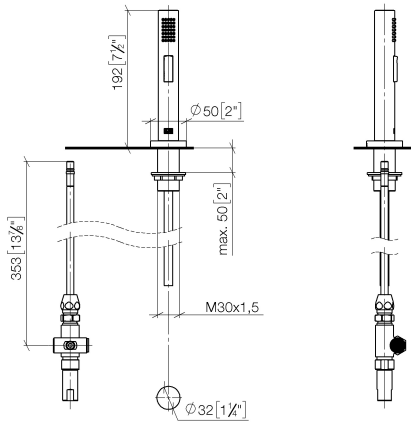

No.	Item Number	Name	Quantity used	Delivery time
1	90 20 62 040 00-00	handle	1	10
2	09 24 04 107-00	nut	1	10
3	90 28 10 148 00 90	accessories	1	2
4	90 15 05 065 00 90	cartridge	1	2
5	09 14 10 102 90	seal	1	2
6	09 28 10 111-00	rosette	1	10
7	04 23 10 032 46 90	fixing set	1	2
8	04 30 04 106 00 90	hose	3	2
9	04 30 04 019 00 90	hose	1	2
10	90 24 03 514 00 90	nipple set	1	2
11	04 30 11 038 00 90	fixing set	1	2
12	09 31 11 011 90	pin	1	2
13	04 31 20 046 10 92	set	1	2
14	09 28 10 064-00	rosette	1	10
15	09 14 10 120 90	seal	1	2
16	09 11 10 062 10-00	connection	1	10
17	09 30 30 057 90	screw	1	2
18	90 28 22 209 02-00	spout	1	10

**META 02 Two-hole mixer with individual rosettes with rinsing spray set -  
Chrome**

ST 110 103 4625

Fits: ELIO, TARA, TARA ULTRA

- with round rosette
- spray flow
- automatic spout/shower diverter
- height of mixer 191 mm
- hole diameter rinsing spray 32mm
- fabric braided hose 1500 mm
- sprayface with anti-scaling system
- lead-free

## META 02 Two-hole mixer with individual rosettes with rinsing spray set - Chrome

---

ST 110 103 4625

# META 02 Two-hole mixer with individual rosettes with rinsing spray set - Chrome

ST 110 103 4625  
mm [inches]