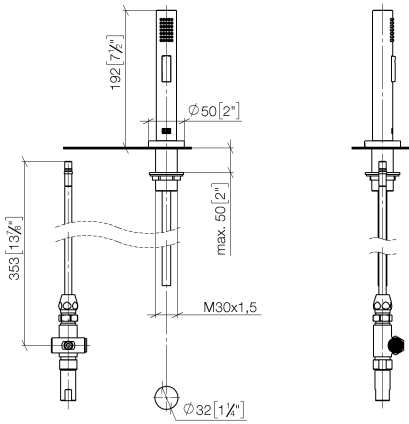

TARA Single-lever mixer with rinsing spray set - Chrome

ST 110 108 8888

Fits: ELIO, TARA, TARA ULTRA

- with round rosette
- spray flow
- automatic spout/shower diverter
- height of mixer 191 mm
- hole diameter rinsing spray 32mm
- fabric braided hose 1500 mm
- sprayface with anti-scaling system
- lead-free

Can only be combined with 33826790, 32800790, 33826888, 32815888, 20815892, 33826875.

Intrinsic protection against back flow.

Button has to be pressed while using.

	Chrome	27 721 970-00
	Brushed Platinum	27 721 970-06
	Platinum	27 721 970-08
	Durabrand (23kt Gold)	27 721 970-09
	Dark Chrome	27 721 970-19
	Brushed Durabrand (23kt Gold)	27 721 970-28
	Matte Black	27 721 970-33
	Brushed Champagne (22kt Gold)	27 721 970-46
	Champagne (22kt Gold)	27 721 970-47
	Brushed Chrome	27 721 970-93
	Brushed Dark Platinum	27 721 970-99

TARA Single-lever mixer with rinsing spray set - Chrome

ST 110 108 8888

TARA Single-lever mixer with rinsing spray set - Chrome

ST 110 108 8888

mm [inches]

Flow rate chart

Certificates

LGA_18901.

Belgaqua_21-027-
27_3.

IAPMO_N-4976 (2).

LGA_29572.

IAPMO_6397.

TARA Single-lever mixer with rinsing spray set - Chrome

ST 110 108 8888

Spare parts list

No.	Item Number	Name	Quantity used	Delivery time
1	04 24 02 046 01-07	pipe	1	10
2	90 23 30 040 00-00	threaded connector	1	10
3	90 24 03 168 00 90	nipple	1	2
4	90 14 20 002 00 90	seal	1	2
5	90 17 09 046 10 90	diverter	1	2
6	09 24 04 112 10 90	nipple	1	2
7	90 14 10 033 00 90	seal	1	2
8	90 21 10 031 10 90	diverter	1	2
9	04 21 02 006 00 92	cap	1	2
10	09 23 01 039 90	sieve	2	2
11	90 24 03 241 00 90	nipple	1	2
12	90 14 20 019 00 90	seal	1	2
13	04 30 11 038 66 90	fixing set	1	2
14	12 720 970 90	Extension set -	1	60
15	09 30 01 285-00	rosette	1	10
16	90 18 40 085 00 90	sleeve	1	2
17	90 30 02 062 00-00	hose	1	2
18	04 12 11 158 00-00	shower	1	10