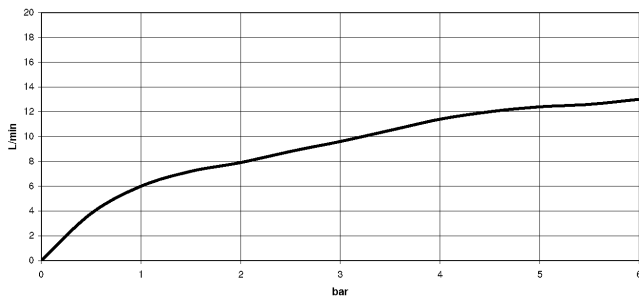

TARA Single-lever mixer with rinsing spray set - Chrome

ST 110 108 8888

TARA Single-lever mixer with rinsing spray set - Chrome

ST 110 108 8888

mm [inches]

Flow rate chart

Certificates

LGA_18901.