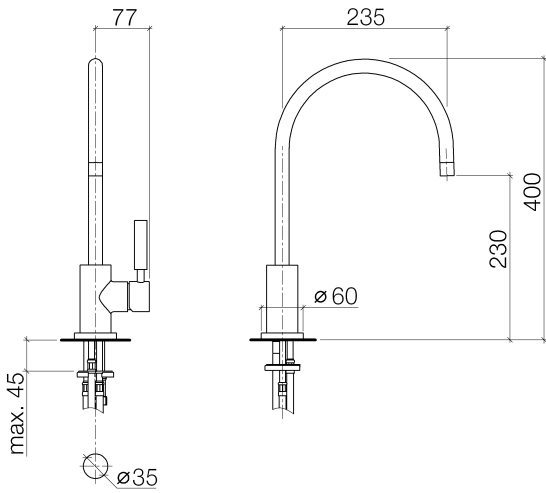

TARA Single-lever mixer with rinsing spray set - Chrome

ST 110 108 8888

Flow rate chart