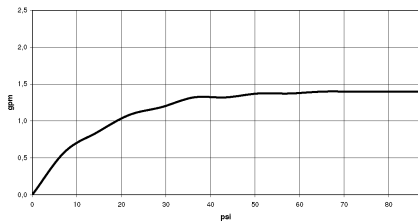

Flow rate chart

Codes & Standards

ADA	ASME A112.18.1/CSA B125.1	California Energy Commission (CEC)	NSF/ANSI 372
NSF/ANSI/CAN 61			

Certificates

IAPMO_N-4976 (2). IAPMO_4976 (3). IAPMO_6397 (1).

TARA Single-lever mixer with rinsing spray set - Chrome