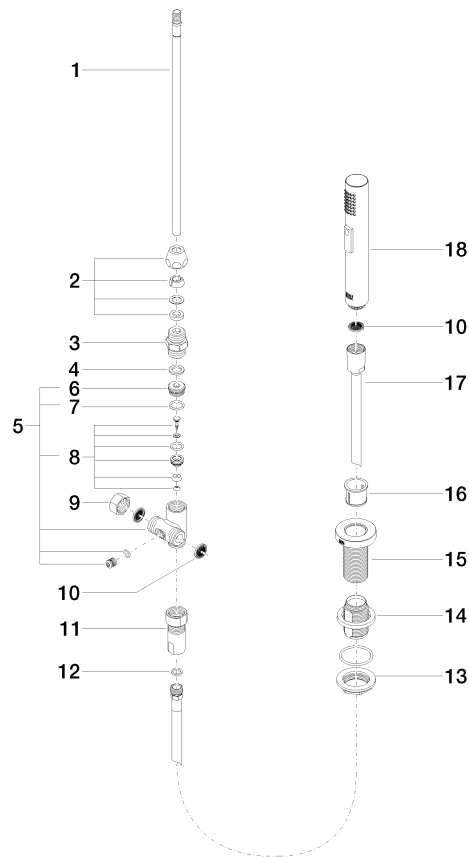

TARA Single-lever mixer with rinsing spray set - Chrome

ST 110 108 8888

Fits: ELIO, TARA, TARA ULTRA

- with round rosette
- spray flow
- automatic spout/shower diverter
- height of mixer 191 mm
- hole diameter rinsing spray 32mm
- fabric braided hose 1500 mm
- sprayface with anti-scaling system
- lead-free

TARA Single-lever mixer with rinsing spray set - Chrome

ST 110 108 8888

TARA Single-lever mixer with rinsing spray set - Chrome

ST 110 108 8888

mm [inches]

Flow rate chart

Certificates

LGA_18901.

Belgaqua_21-027-
27_3.

IAPMO_N-4976 (2).

LGA_29572.

IAPMO_6397.

TARA Single-lever mixer with rinsing spray set - Chrome

ST 110 108 8888

Spare parts list

No.	Item Number	Name	Quantity used	Delivery time
1	04 24 02 046 01-07	pipe	1	10
2	90 23 30 040 00-00	threaded connector	1	10
3	90 24 03 168 00 90	nipple	1	2
4	90 14 20 002 00 90	seal	1	2
5	90 17 09 046 10 90	diverter	1	2
6	09 24 04 112 10 90	nipple	1	2
7	90 14 10 033 00 90	seal	1	2
8	90 21 10 031 10 90	diverter	1	2
9	04 21 02 006 00 92	cap	1	2
10	09 23 01 039 90	sieve	2	2
11	90 24 03 241 00 90	nipple	1	2
12	90 14 20 019 00 90	seal	1	2
13	04 30 11 038 66 90	fixing set	1	2
14	12 720 970 90	Extension set -	1	60
15	09 30 01 285-00	rosette	1	10
16	90 18 40 085 00 90	sleeve	1	2
17	90 30 02 062 00-00	hose	1	2
18	04 12 11 158 00-00	shower	1	10