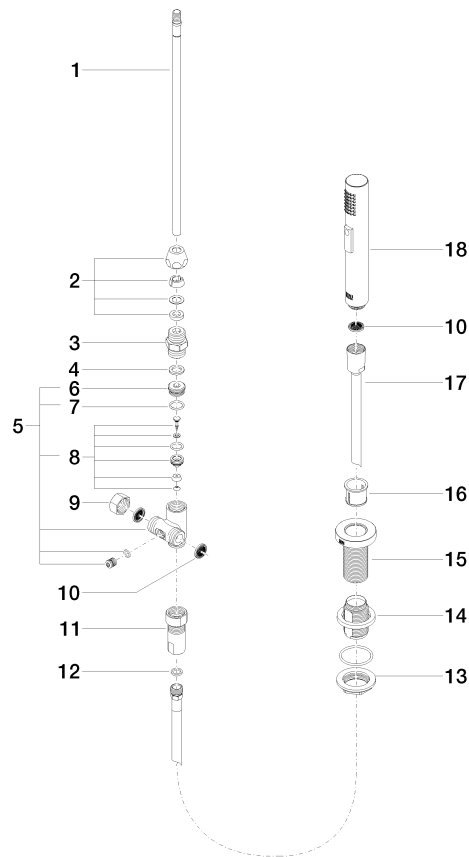

TARA Single-lever mixer with rinsing spray set - Durabrass (23kt Gold)

ST 110 108 8888

Parts for other finishes can be found here: [Chrome](#)

Spare parts list

No.	Item Number	Name	Quantity used	Delivery time
1	04 24 02 046 01-07	pipe	1	10
2	90 23 30 040 00-09	threaded connector	1	40
3	90 24 03 168 00 90	nipple	1	2
4	90 14 20 002 00 90	seal	1	2
5	90 17 09 046 10 90	diverter	1	2
6	09 24 04 112 10 90	nipple	1	2
7	90 14 10 033 00 90	seal	1	2
8	90 21 10 031 10 90	diverter	1	2
9	04 21 02 006 00 92	cap	1	2
10	09 23 01 039 90	sieve	2	2
11	90 24 03 241 00 90	nipple	1	2
12	90 14 20 019 00 90	seal	1	2
13	04 30 11 038 66 90	fixing set	1	2
14	12 720 970 90	Extension set -	1	60
15	09 30 01 285-09	rosette	1	40
16	90 18 40 085 00 90	sleeve	1	2
17	90 30 02 062 00-09	hose	1	40
18	04 12 11 158 00-09	shower	1	40