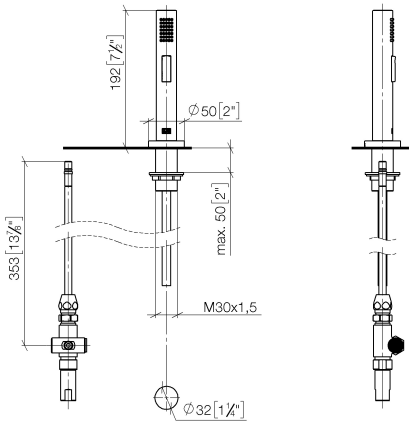

## TARA Single-lever mixer with rinsing spray set - Durabronss (23kt Gold)

ST 110 108 8888

- 235mm projection
- pivotable spout 360°
- air-enriched flow and spray flow
- height of mixer 400 mm
- height up to aerator 230 mm
- single-lever mixer hole diameter 35 mm
- hole diameter rinsing spray 32mm
- 2 x pressure hose with 3/8" cap nut
- fabric braided hose 1500 mm
- automatic spout/shower diverter
- sprayface with anti-scaling system
- max. flow 5.7 l/min at 3 bar flow pressure
- lead-free
- This product can help a building meet the requirements of Green Building Rating Systems, e.g. LEED®, BREEAM®, DGNB

## TARA Single-lever mixer with rinsing spray set - Durabronz (23kt Gold)

ST 110 108 8888

Fits: ELIO, TARA, TARA ULTRA

- with round rosette
- spray flow
- automatic spout/shower diverter
- height of mixer 191 mm
- hole diameter rinsing spray 32mm
- fabric braided hose 1500 mm
- sprayface with anti-scaling system
- lead-free

**TARA Single-lever mixer with rinsing spray set - Durabron (23kt Gold)**

ST 110 108 8888

mm [inches]

**Flow rate chart**

**Certificates**

LGA\_18901.

Belgaqua\_21-027-  
27\_3.

IAPMO\_N-4976 (2).

**TARA Single-lever mixer with rinsing spray set - Durabron (23kt Gold)**

ST 110 108 8888

- 235mm projection
- pivotable spout 360°
- air-enriched flow
- height of mixer 400 mm
- height up to aerator 230 mm
- single-lever mixer hole diameter 35mm
- 2x US pressure hose, 3/8"
- max. flow 5.7 l/min at 3 bar flow pressure
- lead-free
- This product can help a building meet the requirements of Green Building Rating Systems, e.g. LEED®, BREEAM®, DGNB