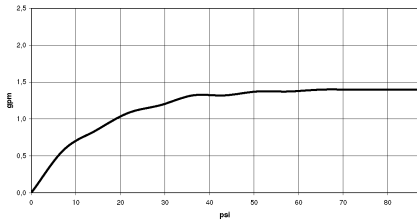

## TARA Single-lever mixer with rinsing spray set - Durabronz (23kt Gold)

---

ST 110 108 8888

**TARA Single-lever mixer with rinsing spray set - Durabronze (23kt Gold)**

ST 110 108 8888

**Flow rate chart**