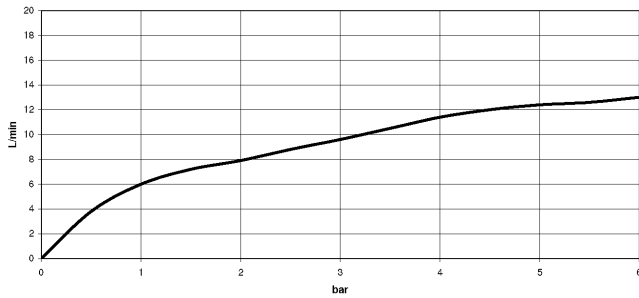

**TARA Single-lever mixer with rinsing spray set - Durabron (23kt Gold)**

ST 110 108 8888

mm [inches]

**Flow rate chart**

**Certificates**

LGA\_18901.

Belgaqua\_21-027-  
27\_3.

IAPMO\_N-4976 (2).