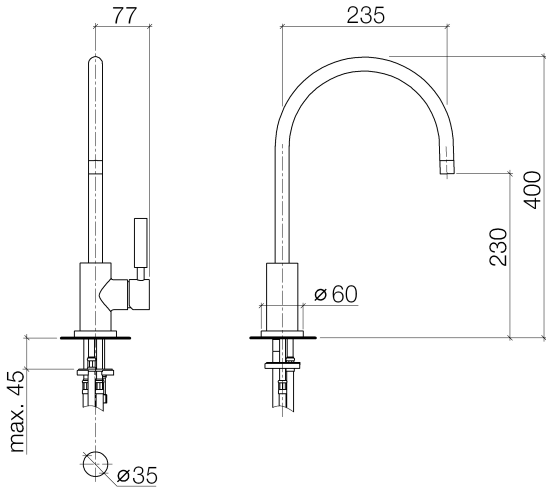

TARA Single-lever mixer with rinsing spray set - Durabronze (23kt Gold)

ST 110 108 8888

Flow rate chart