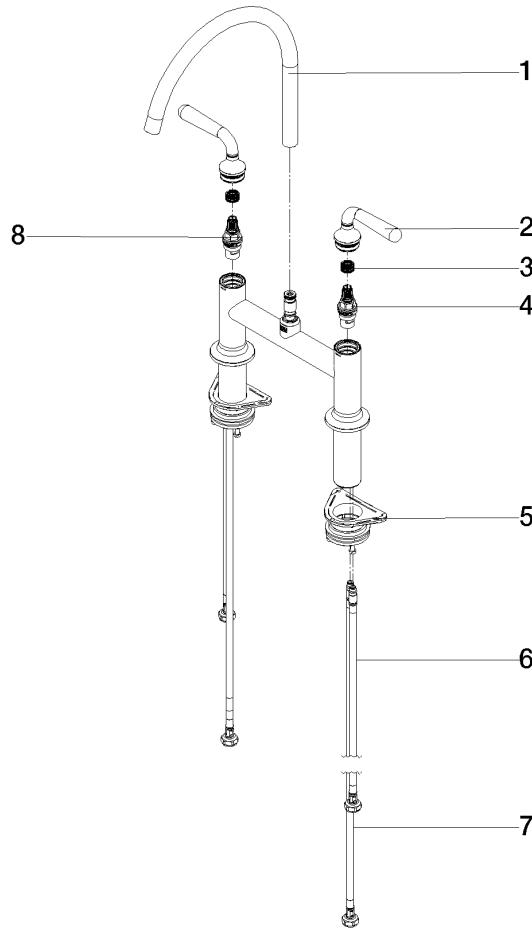

ST 110 202 2809

- 241mm projection
- pivotable spout 360°
- air-enriched flow and spray flow
- automatic spout/shower diverter
- height of mixer 354 mm
- height up to aerator 241 mm
- hole diameter rinsing spray 32mm
- 2 x pressure hose with 3/8" cap nut
- fabric braided hose 1500 mm
- sprayface with anti-scaling system
- max. flow 5.6 l/min at 3 bar flow pressure
- lead-free
- This product can help a building meet the requirements of Green Building Rating Systems, e.g. LEED®, BREEAM®, DGNB

No.	Item Number	Name	Quantity used	Delivery time
1	90 12 11 096 12-09	shower	1	-
Spare part can no longer be ordered, please order the replacement item				
2	90 18 40 085 00 90	sleeve	1	2
3	90 30 01 142 00-09	shaft	1	-
Spare part can no longer be ordered, please order the replacement item				
4	04 23 10 047 00 92	fixing set	1	60
5	90 30 02 062 00-09	hose	1	40
6	90 24 03 241 00 90	nipple	1	2
7	90 17 09 046 12 90	diverter	1	2
8	90 28 20 068 00 90	connection	1	2

VAIA Two-hole bridge mixer with rinsing spray set - Durabrass (23kt Gold)

---

VAIA

ST 110 202 2809

ST 110 202 2809

mm [inches]

**Flow rate chart**

**Codes & Standards**

California Energy  
Commission  
(CEC)

ST 110 202 2809

Parts for other finishes can be found here: [Chrome](#)

**Spare parts list**

No.	Item Number	Name	Quantity used	Delivery time
1	90 28 22 396 01-09	spout	1	-
Spare part can no longer be ordered, please order the replacement item				
2	90 20 80 057 00-09	handle	2	-
Spare part can no longer be ordered, please order the replacement item				
3	90 12 12 232 00 90	fixing cap	2	2
4	90 90 03 130 00 90	top	1	2
5	04 30 11 040 00 90	fixing set	2	2
6	04 30 04 100 00 90	hose	2	2
7	04 30 04 103 00 90	hose	2	2
8	90 90 03 131 00 90	top	1	2