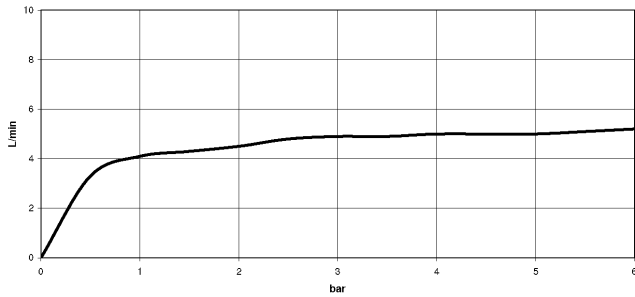

Flow rate chart

Certificates

LGA_38634.