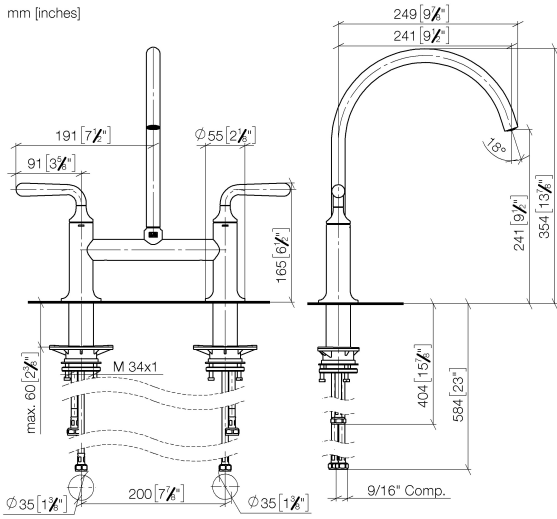

No.	Item Number	Name	Quantity used	Delivery time
1	90 12 11 096 12-09	shower	1	-
Spare part can no longer be ordered, please order the replacement item				
2	90 18 40 085 00 90	sleeve	1	2
3	90 30 01 142 00-09	shaft	1	-
Spare part can no longer be ordered, please order the replacement item				
4	04 23 10 047 00 92	fixing set	1	60
5	90 30 02 062 00-09	hose	1	40
6	90 24 03 241 00 90	nipple	1	2
7	90 17 09 046 12 90	diverter	1	2
8	90 28 20 068 00 90	connection	1	2

VAIA Two-hole bridge mixer with rinsing spray set - Durabrass (23kt Gold)

---

VAIA

ST 110 202 2809

ST 110 202 2809

mm [inches]

**Flow rate chart**

**Codes & Standards**

California Energy  
Commission  
(CEC)

ST 110 202 2809

Parts for other finishes can be found here: [Chrome](#)

**Spare parts list**

No.	Item Number	Name	Quantity used	Delivery time
1	90 28 22 396 01-09	spout	1	-
Spare part can no longer be ordered, please order the replacement item				
2	90 20 80 057 00-09	handle	2	-
Spare part can no longer be ordered, please order the replacement item				
3	90 12 12 232 00 90	fixing cap	2	2
4	90 90 03 130 00 90	top	1	2
5	04 30 11 040 00 90	fixing set	2	2
6	04 30 04 100 00 90	hose	2	2
7	04 30 04 103 00 90	hose	2	2
8	90 90 03 131 00 90	top	1	2