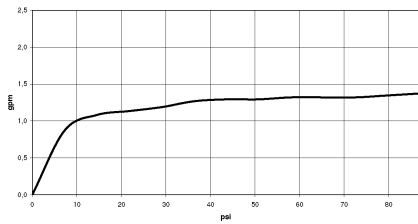

VAIA Two-hole bridge mixer with rinsing spray set - Durabrass (23kt Gold)

---

VAIA

ST 110 202 2809

ST 110 202 2809

mm [inches]

**Flow rate chart**

**Codes & Standards**