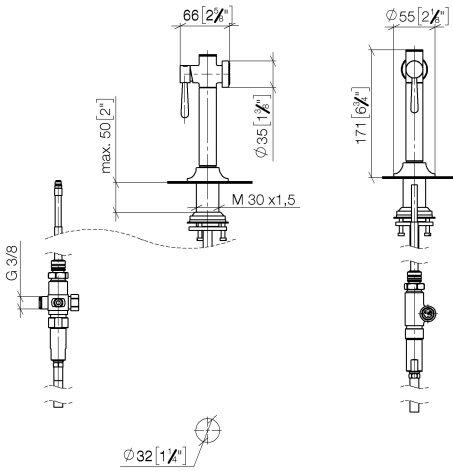

ST 110 202 2809

- 241mm projection
- pivotable spout 360°
- air-enriched flow and spray flow
- automatic spout/shower diverter
- height of mixer 354 mm
- height up to aerator 241 mm
- hole diameter rinsing spray 32mm
- 2 x pressure hose with 3/8" cap nut
- fabric braided hose 1500 mm
- sprayface with anti-scaling system
- max. flow 5.6 l/min at 3 bar flow pressure
- lead-free
- This product can help a building meet the requirements of Green Building Rating Systems, e.g. LEED®, BREEAM®, DGNB

ST 110 202 2809

ST 110 202 2809

- with round rosette
- spray flow
- automatic spout/shower diverter
- height of mixer 171 mm
- hole diameter rinsing spray 32mm
- fabric braided hose 1500 mm
- sprayface with anti-scaling system
- lead-free
- This product can help a building meet the requirements of Green Building Rating Systems, e.g. LEED®, BREEAM®, DGNB

ST 110 202 2809

mm [inches]

**Flow rate chart**

**Certificates**

LGA\_38634.

ST 110 202 2809

Parts for other finishes can be found here: Chrome

**Spare parts list**

No.	Item Number	Name	Quantity used	Delivery time
1	90 12 11 096 12-09	shower	1	-
Spare part can no longer be ordered, please order the replacement item				
2	90 18 40 085 00 90	sleeve	1	2
3	90 30 01 142 00-09	shaft	1	-
Spare part can no longer be ordered, please order the replacement item				
4	04 23 10 047 00 92	fixing set	1	60
5	90 30 02 062 00-09	hose	1	40
6	90 24 03 241 00 90	nipple	1	2
7	90 17 09 046 12 90	diverter	1	2
8	90 28 20 068 00 90	connection	1	2