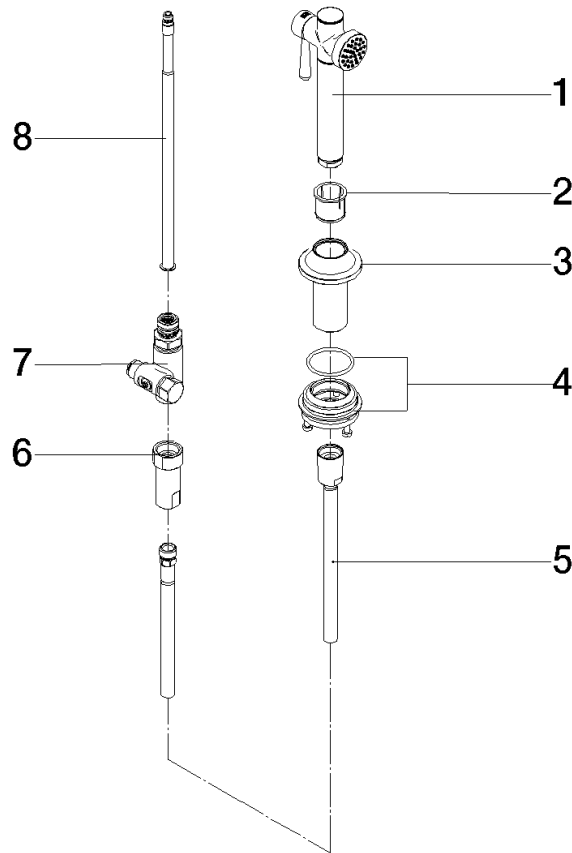

ST 110 202 2809

- 241mm projection
- pivotable spout 360°
- air-enriched flow and spray flow
- automatic spout/shower diverter
- height of mixer 354 mm
- height up to aerator 241 mm
- hole diameter rinsing spray 32mm
- 2 x pressure hose with 3/8" cap nut
- fabric braided hose 1500 mm
- sprayface with anti-scaling system
- max. flow 5.6 l/min at 3 bar flow pressure
- lead-free
- This product can help a building meet the requirements of Green Building Rating Systems, e.g. LEED®, BREEAM®, DGNB

ST 110 202 2809

mm [inches]

**Flow rate chart**

**Certificates**

LGA\_38634.

ST 110 202 2809

Parts for other finishes can be found here: Chrome

**Spare parts list**

No.	Item Number	Name	Quantity used	Delivery time
1	90 12 11 096 12-09	shower	1	-
Spare part can no longer be ordered, please order the replacement item				
2	90 18 40 085 00 90	sleeve	1	2
3	90 30 01 142 00-09	shaft	1	-
Spare part can no longer be ordered, please order the replacement item				
4	04 23 10 047 00 92	fixing set	1	60
5	90 30 02 062 00-09	hose	1	40
6	90 24 03 241 00 90	nipple	1	2
7	90 17 09 046 12 90	diverter	1	2
8	90 28 20 068 00 90	connection	1	2

California Energy  
Commission  
(CEC)

ST 110 202 2809

Parts for other finishes can be found here: [Chrome](#)

**Spare parts list**

No.	Item Number	Name	Quantity used	Delivery time
1	90 28 22 396 01-09	spout	1	-
Spare part can no longer be ordered, please order the replacement item				
2	90 20 80 057 00-09	handle	2	-
Spare part can no longer be ordered, please order the replacement item				
3	90 12 12 232 00 90	fixing cap	2	2
4	90 90 03 130 00 90	top	1	2
5	04 30 11 040 00 90	fixing set	2	2
6	04 30 04 100 00 90	hose	2	2
7	04 30 04 103 00 90	hose	2	2
8	90 90 03 131 00 90	top	1	2