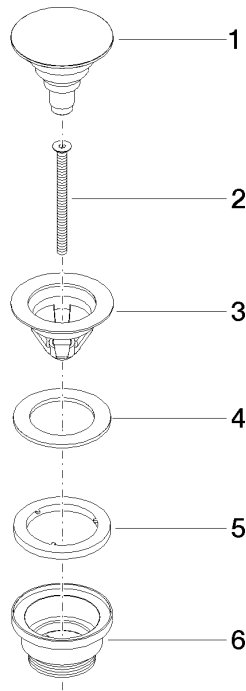

Basin Waste with push fastening 1 1/4" - Light Gold

10 125 970 Product version from 10/1/2023

	Light Gold	10 125 970-26
	Chrome	10 125 970-00
	Brushed Platinum	10 125 970-06
	Platinum	10 125 970-08
	Durabress (23kt Gold)	10 125 970-09
	Dark Chrome	10 125 970-19
	Brushed Light Gold	10 125 970-27
	Brushed Durabress (23kt Gold)	10 125 970-28
	Matte Black	10 125 970-33
	Platinum / Brushed Platinum	10 125 970-36
	Durabress / Brushed Durabress (23kt Gold)	10 125 970-38
	Brushed Bronze	10 125 970-42
	Brushed Champagne (22kt Gold)	10 125 970-46
	Champagne (22kt Gold)	10 125 970-47
	Brushed Chrome	10 125 970-93
	Brushed Dark Platinum	10 125 970-99

Basin Waste with push fastening 1 1/4" - Light Gold

10 125 970 Product version from 10/1/2023

Only suitable for basins with an overflow.

Basin Waste with push fastening 1 1/4" - Light Gold

10 125 970 Product version from 10/1/2023

mm [inches]

Basin Waste with push fastening 1 1/4" - Light Gold

10 125 970 Product version from 10/1/2023

Parts for other finishes can be found here: [Chrome](#)

Spare parts list

No.	Item Number	Name	Quantity used	Delivery time
1	04 31 20 096 00-26	plug	1	-
Spare part can no longer be ordered, please order the replacement item				
2	09 30 30 179 90	screw	1	2
3	09 11 01 038-26	cup	1	60
4	09 14 05 061 90	seal	1	2
5	09 14 03 153 90	seal	1	2
6	09 11 10 156-26	connection	1	60