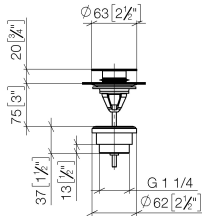

Basin Waste with push fastening 1 1/4" - Light Gold

10 125 970 Product version from 10/1/2023

	Light Gold	10 125 970-26
	Chrome	10 125 970-00
	Brushed Platinum	10 125 970-06
	Platinum	10 125 970-08
	Durabress (23kt Gold)	10 125 970-09
	Dark Chrome	10 125 970-19
	Brushed Light Gold	10 125 970-27
	Brushed Durabress (23kt Gold)	10 125 970-28
	Matte Black	10 125 970-33
	Platinum / Brushed Platinum	10 125 970-36
	Durabress / Brushed Durabress (23kt Gold)	10 125 970-38
	Brushed Bronze	10 125 970-42
	Brushed Champagne (22kt Gold)	10 125 970-46
	Champagne (22kt Gold)	10 125 970-47
	Brushed Chrome	10 125 970-93
	Brushed Dark Platinum	10 125 970-99

Basin Waste with push fastening 1 1/4" - Light Gold

10 125 970 Product version from 10/1/2023

Only suitable for basins with an overflow.

Basin Waste with push fastening 1 1/4" - Light Gold

10 125 970 Product version from 10/1/2023

mm [inches]

Basin Waste with push fastening 1 1/4" - Light Gold

10 125 970 Product version from 10/1/2023

Parts for other finishes can be found here: [Chrome](#)

Spare parts list

No.	Item Number	Name	Quantity used	Delivery time
1	04 31 20 096 00-26	plug	1	-
Spare part can no longer be ordered, please order the replacement item				
2	09 30 30 179 90	screw	1	2
3	09 11 01 038-26	cup	1	60
4	09 14 05 061 90	seal	1	2
5	09 14 03 153 90	seal	1	2
6	09 11 10 156-26	connection	1	60