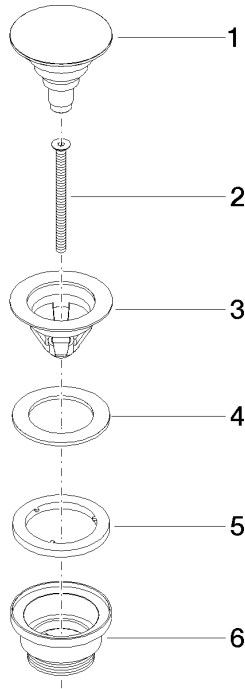

**Basin Waste with push fastening 1 1/4" - Champagne (22kt Gold)**

IMO

10 125 970

Fits: IMO, LULU, MADISON, MEM, TARA,  
CL.1, LISSÉ, VAIA, META, CYO

	Champagne (22kt Gold)	10 125 970-47
	Chrome	10 125 970-00
	Brushed Platinum	10 125 970-06
	Platinum	10 125 970-08
	Durabross (23kt Gold)	10 125 970-09
	Dark Chrome	10 125 970-19
	Light Gold	10 125 970-26
	Brushed Light Gold	10 125 970-27
	Brushed Durabross (23kt Gold)	10 125 970-28
	Matte Black	10 125 970-33
	Platinum / Brushed Platinum	10 125 970-36
	Durabross / Brushed Durabross (23kt Gold)	10 125 970-38
	Brushed Bronze	10 125 970-42
	Brushed Champagne (22kt Gold)	10 125 970-46
	Brushed Chrome	10 125 970-93
	Brushed Dark Platinum	10 125 970-99

## Basin Waste with push fastening 1 1/4" - Champagne (22kt Gold)

---

IMO

10 125 970

Only suitable for basins with an overflow.

10 125 970

mm [inches]

10 125 970

Parts for other finishes can be found here: [Chrome](#)

**Spare parts list**

No.	Item Number	Name	Quantity used	Delivery time
1	04 31 20 096 00-47	plug	1	-
Spare part can no longer be ordered, please order the replacement item				
2	09 30 30 179 90	screw	1	2
3	09 11 01 038-47	cup	1	60
4	09 14 05 061 90	seal	1	2
5	09 14 03 153 90	seal	1	2
6	09 11 10 156-47	connection	1	60