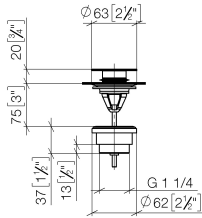

Basin Waste with push fastening 1 1/4" - Brushed Chrome

IMO

10 125 970

Fits: IMO, LULU, MADISON, MEM, TARA,
CL.1, LISSÉ, VAIA, META, CYO

	Brushed Chrome	10 125 970-93
	Chrome	10 125 970-00
	Brushed Platinum	10 125 970-06
	Platinum	10 125 970-08
	Durabress (23kt Gold)	10 125 970-09
	Dark Chrome	10 125 970-19
	Light Gold	10 125 970-26
	Brushed Light Gold	10 125 970-27
	Brushed Durabress (23kt Gold)	10 125 970-28
	Matte Black	10 125 970-33
	Platinum / Brushed Platinum	10 125 970-36
	Durabress / Brushed Durabress (23kt Gold)	10 125 970-38
	Brushed Bronze	10 125 970-42
	Brushed Champagne (22kt Gold)	10 125 970-46
	Champagne (22kt Gold)	10 125 970-47
	Brushed Dark Platinum	10 125 970-99

Basin Waste with push fastening 1 1/4" - Brushed Chrome

IMO

10 125 970

Only suitable for basins with an overflow.

10 125 970

mm [inches]

10 125 970

Parts for other finishes can be found here: [Chrome](#)

Spare parts list

No.	Item Number	Name	Quantity used	Delivery time
1	04 31 20 096 00-93	plug	1	-
Spare part can no longer be ordered, please order the replacement item				
2	09 30 30 179 90	screw	1	2
3	09 11 01 038-93	cup	1	20
4	09 14 05 061 90	seal	1	2
5	09 14 03 153 90	seal	1	2
6	09 11 10 156-93	connection	1	20