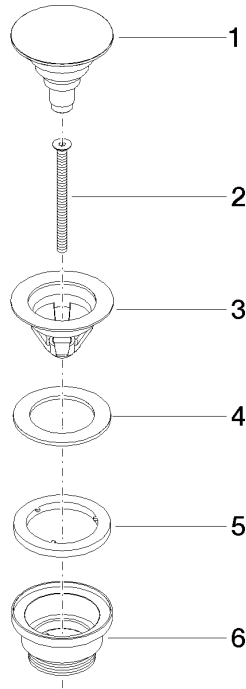

Basin Waste with push fastening 1 1/4" - Brushed Chrome

IMO

10 125 970

Fits: IMO, LULU, MADISON, MEM, TARA,
CL.1, LISSÉ, VAIA, META, CYO

	Brushed Chrome	10 125 970-93
	Chrome	10 125 970-00
	Brushed Platinum	10 125 970-06
	Platinum	10 125 970-08
	Durabress (23kt Gold)	10 125 970-09
	Dark Chrome	10 125 970-19
	Light Gold	10 125 970-26
	Brushed Light Gold	10 125 970-27
	Brushed Durabress (23kt Gold)	10 125 970-28
	Matte Black	10 125 970-33
	Platinum / Brushed Platinum	10 125 970-36
	Durabress / Brushed Durabress (23kt Gold)	10 125 970-38
	Brushed Bronze	10 125 970-42
	Brushed Champagne (22kt Gold)	10 125 970-46
	Champagne (22kt Gold)	10 125 970-47
	Brushed Dark Platinum	10 125 970-99

Basin Waste with push fastening 1 1/4" - Brushed Chrome

IMO

10 125 970

Only suitable for basins with an overflow.

10 125 970

mm [inches]

10 125 970

Parts for other finishes can be found here: [Chrome](#)

Spare parts list

No.	Item Number	Name	Quantity used	Delivery time
1	04 31 20 096 00-93	plug	1	-
Spare part can no longer be ordered, please order the replacement item				
2	09 30 30 179 90	screw	1	2
3	09 11 01 038-93	cup	1	20
4	09 14 05 061 90	seal	1	2
5	09 14 03 153 90	seal	1	2
6	09 11 10 156-93	connection	1	20