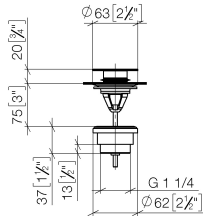

Basin Waste with push fastening 1 1/4" - Brushed Dark Platinum

IMO

10 125 970

Fits: IMO, LULU, MADISON, MEM, TARA,
CL.1, LISSÉ, VAIA, META, CYO

	Brushed Dark Platinum	10 125 970-99
	Chrome	10 125 970-00
	Brushed Platinum	10 125 970-06
	Platinum	10 125 970-08
	Durabress (23kt Gold)	10 125 970-09
	Dark Chrome	10 125 970-19
	Light Gold	10 125 970-26
	Brushed Light Gold	10 125 970-27
	Brushed Durabress (23kt Gold)	10 125 970-28
	Matte Black	10 125 970-33
	Platinum / Brushed Platinum	10 125 970-36
	Durabress / Brushed Durabress (23kt Gold)	10 125 970-38
	Brushed Bronze	10 125 970-42
	Brushed Champagne (22kt Gold)	10 125 970-46
	Champagne (22kt Gold)	10 125 970-47
	Brushed Chrome	10 125 970-93

Basin Waste with push fastening 1 1/4" - Brushed Dark Platinum

IMO

10 125 970

Only suitable for basins with an overflow.

10 125 970

mm [inches]

10 125 970

Parts for other finishes can be found here: [Chrome](#)

Spare parts list

No.	Item Number	Name	Quantity used	Delivery time
1	04 31 20 096 00-99	plug	1	30
2	09 30 30 179 90	screw	1	2
3	09 11 01 038-99	cup	1	30
4	09 14 05 061 90	seal	1	2
5	09 14 03 153 90	seal	1	2
6	09 11 10 156-99	connection	1	30