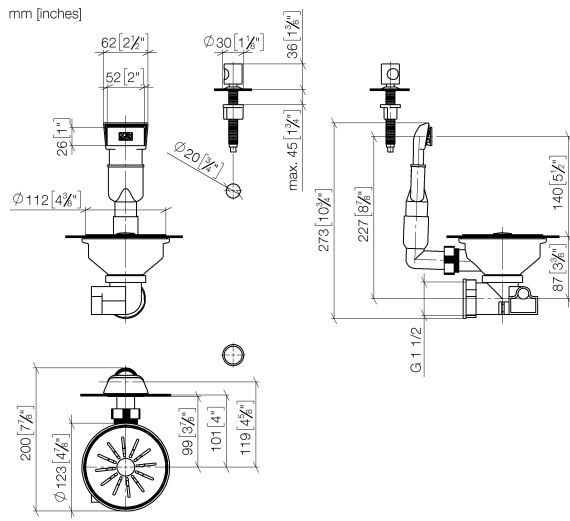

## Pop-up waste and overflow with knob - Stainless Steel

---

10 405 003

- 3/2" strainer waste valve
- pull knob with Bowden cable
- concealed overflow
- strainer insert

Only suitable for combining with polished high-grade steel kitchen sinks.

**Pop-up waste and overflow with knob - Stainless Steel**

10 405 003

**Pop-up waste and overflow with knob - Stainless Steel**

10 405 003

**Spare parts list**

No.	Item Number	Name	Quantity used	Delivery time
1	90 11 01 201 06-85	cover	1	60
2	90 11 01 201 01 90	plug	1	60
3	90 11 01 201 07-85	connection	1	2
4	90 11 01 201 08-85	casing ( completely )	1	2
5	90 11 01 201 02 90	pipng	1	60