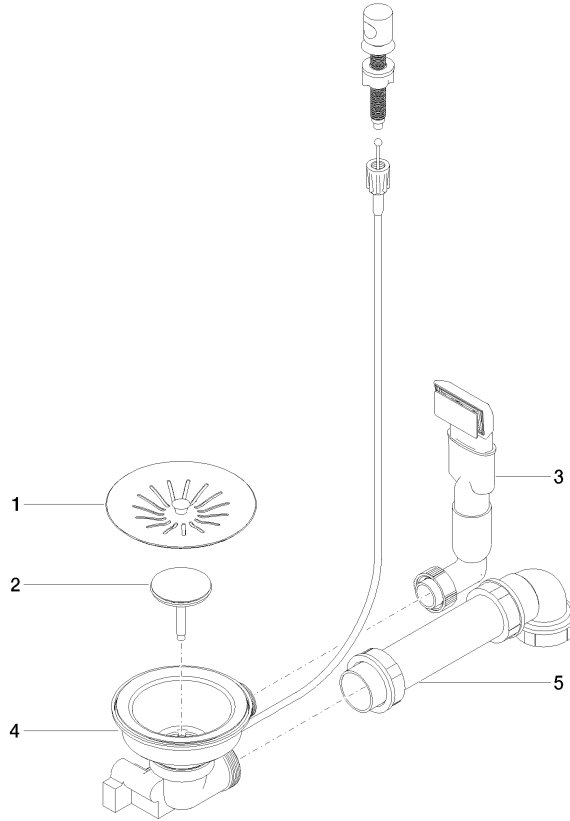

## Pop-up waste and overflow with knob - Stainless Steel

---

10 405 003

- 3/2" strainer waste valve
- pull knob with Bowden cable
- concealed overflow
- strainer insert

Only suitable for combining with polished high-grade steel kitchen sinks.

**Pop-up waste and overflow with knob - Stainless Steel**

10 405 003

**Pop-up waste and overflow with knob - Stainless Steel**

10 405 003

**Spare parts list**

No.	Item Number	Name	Quantity used	Delivery time
1	90 11 01 201 06-85	cover	1	60
2	90 11 01 201 01 90	plug	1	60
3	90 11 01 201 07-85	connection	1	2
4	90 11 01 201 08-85	casing ( completely )	1	2
5	90 11 01 201 02 90	pipng	1	60