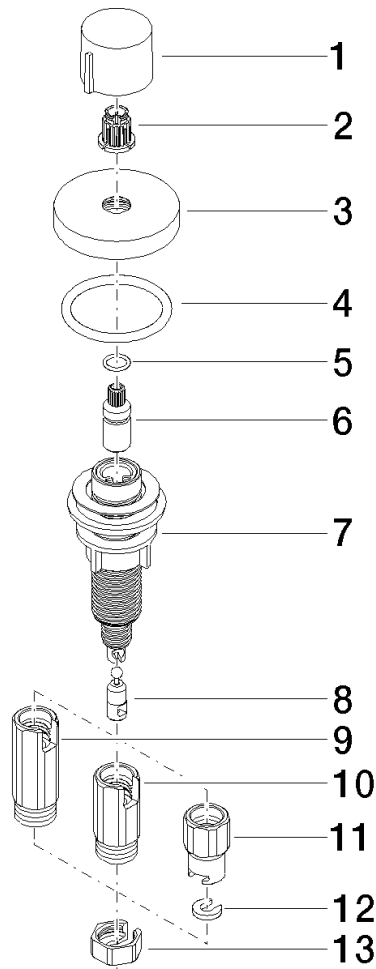

Strainer waste with control handle - Chrome

ELIO

10 710 970

- control for single basin
- including adapter for Bowden cable

Fits ELIO, ENO, MEM, META SQUARE, SYNC, TARA and TARA ULTRA

Fits: ELIO, MEM, TARA, TARA ULTRA, META SQUARE

	Chrome	10 710 970-00
	Brushed Platinum	10 710 970-06
	Platinum	10 710 970-08
	Durabress (23kt Gold)	10 710 970-09
	Dark Chrome	10 710 970-19
	Brushed Durabress (23kt Gold)	10 710 970-28
	Matte Black	10 710 970-33
	Brushed Champagne (22kt Gold)	10 710 970-46
	Champagne (22kt Gold)	10 710 970-47
	Brushed Chrome	10 710 970-93
	Brushed Dark Platinum	10 710 970-99

10 710 970

mm [inches]

10 710 970

Parts for other finishes can be found here: Brushed Platinum

Spare parts list

No.	Item Number	Name	Quantity used	Delivery time
1	09 20 97 030-00	handle	1	10
2	90 12 12 002 00 90	fixing cap	1	2
3	09 27 87 006-00	rosette	1	10
4	90 14 10 043 00 90	seal	1	2
5	09 14 10 042 90	seal	1	2
6	09 29 06 087-00	spindle	1	10
7	04 30 01 029 00 90	adaptor	1	2
8	09 24 03 175 90	adaptor	1	2
9	09 11 10 073-07	connection	1	30
10	09 11 10 074-07	connection	1	30
11	09 11 10 079-07	connection	1	30
12	09 30 11 087 90	disc	1	2
13	09 23 30 024-07	nut	1	30