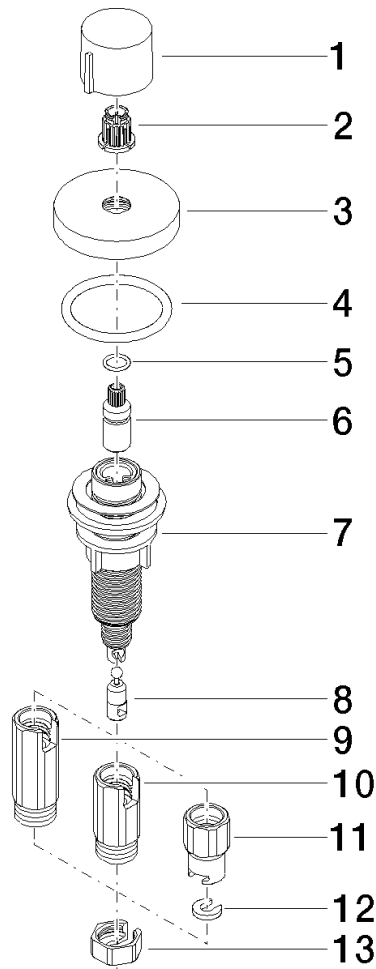

Strainer waste with control handle - Matte Black

ELIO

10 710 970

- control for single basin
- including adapter for Bowden cable

Fits ELIO, ENO, MEM, META SQUARE, SYNC, TARA and TARA ULTRA

Fits: ELIO, MEM, TARA, TARA ULTRA, META SQUARE

	Matte Black	10 710 970-33
	Chrome	10 710 970-00
	Brushed Platinum	10 710 970-06
	Platinum	10 710 970-08
	Durabrand (23kt Gold)	10 710 970-09
	Dark Chrome	10 710 970-19
	Brushed Durabrand (23kt Gold)	10 710 970-28
	Brushed Champagne (22kt Gold)	10 710 970-46
	Champagne (22kt Gold)	10 710 970-47
	Brushed Chrome	10 710 970-93
	Brushed Dark Platinum	10 710 970-99

10 710 970

mm [inches]

10 710 970

Parts for other finishes can be found here: [Chrome](#)

Spare parts list

No.	Item Number	Name	Quantity used	Delivery time
1	09 20 97 030-33	handle	1	2
2	90 12 12 002 00 90	fixing cap	1	2
3	09 27 87 006-33	rosette	1	2
4	90 14 10 043 00 90	seal	1	2
5	09 14 10 042 90	seal	1	2
6	09 29 06 087-33	spindle	1	-
Spare part can no longer be ordered, please order the replacement item				
7	04 30 01 029 00 90	adaptor	1	2
8	09 24 03 175 90	adaptor	1	2
9	09 11 10 073-07	connection	1	30
10	09 11 10 074-07	connection	1	30
11	09 11 10 079-07	connection	1	30
12	09 30 11 087 90	disc	1	2
13	09 23 30 024-07	nut	1	30