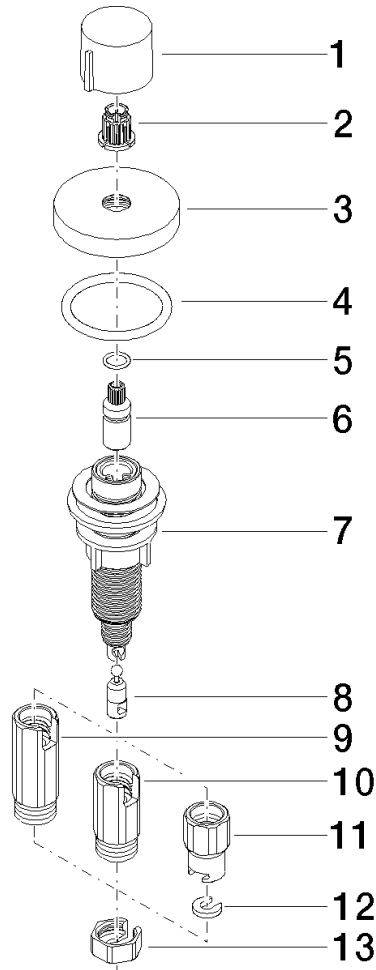

**Strainer waste with control handle - Brushed Chrome**

ELIO

10 710 970

- control for single basin
- including adapter for Bowden cable

Fits ELIO, ENO, MEM, META SQUARE, SYNC, TARA and TARA ULTRA

Fits: ELIO, MEM, TARA, TARA ULTRA, META SQUARE

	Brushed Chrome	10 710 970-93
	Chrome	10 710 970-00
	Brushed Platinum	10 710 970-06
	Platinum	10 710 970-08
	Durabronze (23kt Gold)	10 710 970-09
	Dark Chrome	10 710 970-19
	Brushed Durabronze (23kt Gold)	10 710 970-28
	Matte Black	10 710 970-33
	Brushed Champagne (22kt Gold)	10 710 970-46
	Champagne (22kt Gold)	10 710 970-47
	Brushed Dark Platinum	10 710 970-99

10 710 970

mm [inches]

10 710 970

Parts for other finishes can be found here: [Chrome](#)

**Spare parts list**

No.	Item Number	Name	Quantity used	Delivery time
1	09 20 97 030-93	handle	1	60
2	90 12 12 002 00 90	fixing cap	1	2
3	09 27 87 006-93	rosette	1	60
4	90 14 10 043 00 90	seal	1	2
5	09 14 10 042 90	seal	1	2
6	09 29 06 087-93	spindle	1	-
Spare part can no longer be ordered, please order the replacement item				
7	04 30 01 029 00 90	adaptor	1	2
8	09 24 03 175 90	adaptor	1	2
9	09 11 10 073-07	connection	1	30
10	09 11 10 074-07	connection	1	30
11	09 11 10 079-07	connection	1	30
12	09 30 11 087 90	disc	1	2
13	09 23 30 024-07	nut	1	30