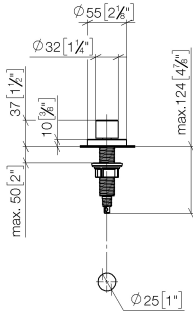

**Strainer waste with control handle - Brushed Chrome**

ELIO

10 710 970

- control for single basin
- including adapter for Bowden cable

Fits ELIO, ENO, MEM, META SQUARE, SYNC, TARA and TARA ULTRA

Fits: ELIO, MEM, TARA, TARA ULTRA, META SQUARE

	Brushed Chrome	10 710 970-93
	Chrome	10 710 970-00
	Brushed Platinum	10 710 970-06
	Platinum	10 710 970-08
	Durabronze (23kt Gold)	10 710 970-09
	Dark Chrome	10 710 970-19
	Brushed Durabronze (23kt Gold)	10 710 970-28
	Matte Black	10 710 970-33
	Brushed Champagne (22kt Gold)	10 710 970-46
	Champagne (22kt Gold)	10 710 970-47
	Brushed Dark Platinum	10 710 970-99

10 710 970

mm [inches]

10 710 970

Parts for other finishes can be found here: [Chrome](#)

**Spare parts list**

No.	Item Number	Name	Quantity used	Delivery time
1	09 20 97 030-93	handle	1	60
2	90 12 12 002 00 90	fixing cap	1	2
3	09 27 87 006-93	rosette	1	60
4	90 14 10 043 00 90	seal	1	2
5	09 14 10 042 90	seal	1	2
6	09 29 06 087-93	spindle	1	-
Spare part can no longer be ordered, please order the replacement item				
7	04 30 01 029 00 90	adaptor	1	2
8	09 24 03 175 90	adaptor	1	2
9	09 11 10 073-07	connection	1	30
10	09 11 10 074-07	connection	1	30
11	09 11 10 079-07	connection	1	30
12	09 30 11 087 90	disc	1	2
13	09 23 30 024-07	nut	1	30