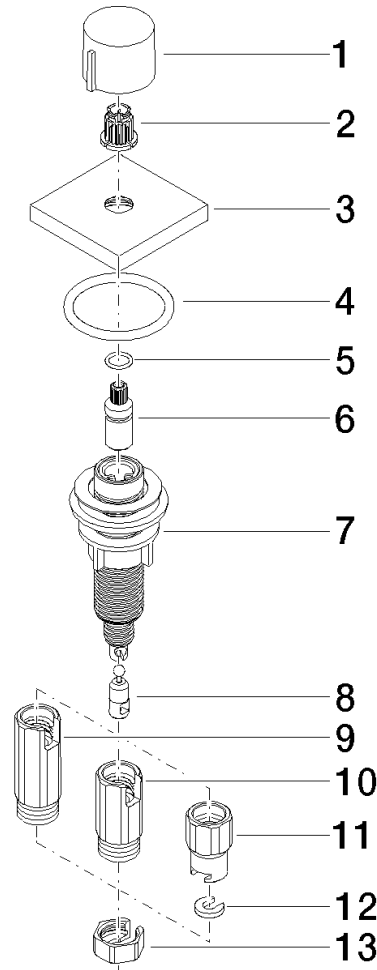

Strainer waste with control handle - Chrome

LOT

10 711 970

- control for single basin
- including adapter for Bowden cable

Fits LOT

	Chrome	10 711 970-00
	Brushed Platinum	10 711 970-06
	Platinum	10 711 970-08
	Durabress (23kt Gold)	10 711 970-09
	Dark Chrome	10 711 970-19
	Brushed Durabress (23kt Gold)	10 711 970-28
	Matte Black	10 711 970-33
	Brushed Champagne (22kt Gold)	10 711 970-46
	Champagne (22kt Gold)	10 711 970-47
	Brushed Chrome	10 711 970-93
	Brushed Dark Platinum	10 711 970-99

Strainer waste with control handle - Chrome

LOT

10 711 970

mm [inches]

10 711 970

Parts for other finishes can be found here: Brushed Platinum

Spare parts list

No.	Item Number	Name	Quantity used	Delivery time
1	09 20 97 030-00	handle	1	10
2	90 12 12 002 00 90	fixing cap	1	2
3	09 27 87 007-00	rosette	1	10
4	90 14 10 043 00 90	seal	1	2
5	09 14 10 042 90	seal	1	2
6	09 29 06 087-00	spindle	1	10
7	04 30 01 029 00 90	adaptor	1	2
8	09 24 03 175 90	adaptor	1	2
9	09 11 10 073-07	connection	1	30
10	09 11 10 074-07	connection	1	30
11	09 11 10 079-07	connection	1	30
12	09 30 11 087 90	disc	1	2
13	09 23 30 024-07	nut	1	30