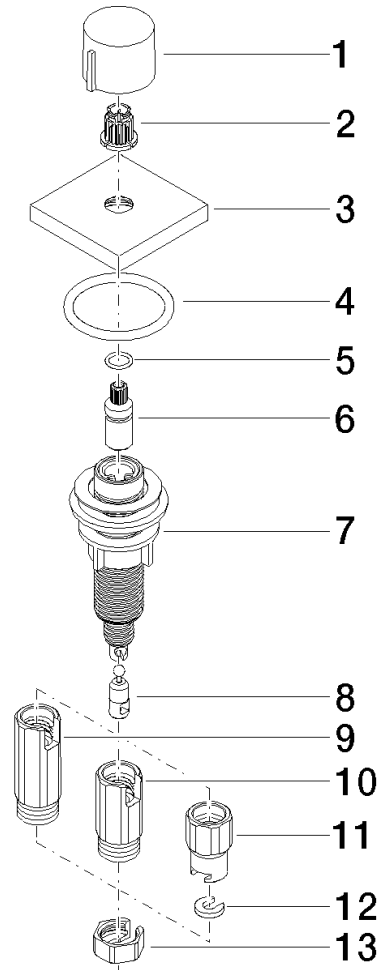

Strainer waste with control handle - Brushed Durabronz (23kt Gold)

LOT

10 711 970

- control for single basin
- including adapter for Bowden cable

Fits LOT

	Brushed Durabronz (23kt Gold)	10 711 970-28
	Chrome	10 711 970-00
	Brushed Platinum	10 711 970-06
	Platinum	10 711 970-08
	Durabronz (23kt Gold)	10 711 970-09
	Dark Chrome	10 711 970-19
	Matte Black	10 711 970-33
	Brushed Champagne (22kt Gold)	10 711 970-46
	Champagne (22kt Gold)	10 711 970-47
	Brushed Chrome	10 711 970-93
	Brushed Dark Platinum	10 711 970-99

10 711 970

mm [inches]

10 711 970

Parts for other finishes can be found here: [Chrome](#)

Spare parts list

No.	Item Number	Name	Quantity used	Delivery time
1	09 20 97 030-28	handle	1	20
2	90 12 12 002 00 90	fixing cap	1	2
3	09 27 87 007-28	rosette	1	20
4	90 14 10 043 00 90	seal	1	2
5	09 14 10 042 90	seal	1	2
6	09 29 06 087-28	spindle	1	-
Spare part can no longer be ordered, please order the replacement item				
7	04 30 01 029 00 90	adaptor	1	2
8	09 24 03 175 90	adaptor	1	2
9	09 11 10 073-07	connection	1	30
10	09 11 10 074-07	connection	1	30
11	09 11 10 079-07	connection	1	30
12	09 30 11 087 90	disc	1	2
13	09 23 30 024-07	nut	1	30