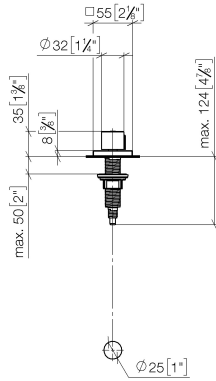

Strainer waste with control handle - Brushed Champagne (22kt Gold)

LOT

10 711 970

- control for single basin
- including adapter for Bowden cable

Fits LOT

	Brushed Champagne (22kt Gold)	10 711 970-46
	Chrome	10 711 970-00
	Brushed Platinum	10 711 970-06
	Platinum	10 711 970-08
	Durabress (23kt Gold)	10 711 970-09
	Dark Chrome	10 711 970-19
	Brushed Durabress (23kt Gold)	10 711 970-28
	Matte Black	10 711 970-33
	Champagne (22kt Gold)	10 711 970-47
	Brushed Chrome	10 711 970-93
	Brushed Dark Platinum	10 711 970-99

Strainer waste with control handle - Brushed Champagne (22kt Gold)

LOT

10 711 970

mm [inches]

10 711 970

Parts for other finishes can be found here: [Chrome](#)

Spare parts list

No.	Item Number	Name	Quantity used	Delivery time
1	09 20 97 030-46	handle	1	60
2	90 12 12 002 00 90	fixing cap	1	2
3	09 27 87 007-46	rosette	1	30
4	90 14 10 043 00 90	seal	1	2
5	09 14 10 042 90	seal	1	2
6	09 29 06 087-46	spindle	1	-
Spare part can no longer be ordered, please order the replacement item				
7	04 30 01 029 00 90	adaptor	1	2
8	09 24 03 175 90	adaptor	1	2
9	09 11 10 073-07	connection	1	30
10	09 11 10 074-07	connection	1	30
11	09 11 10 079-07	connection	1	30
12	09 30 11 087 90	disc	1	2
13	09 23 30 024-07	nut	1	30