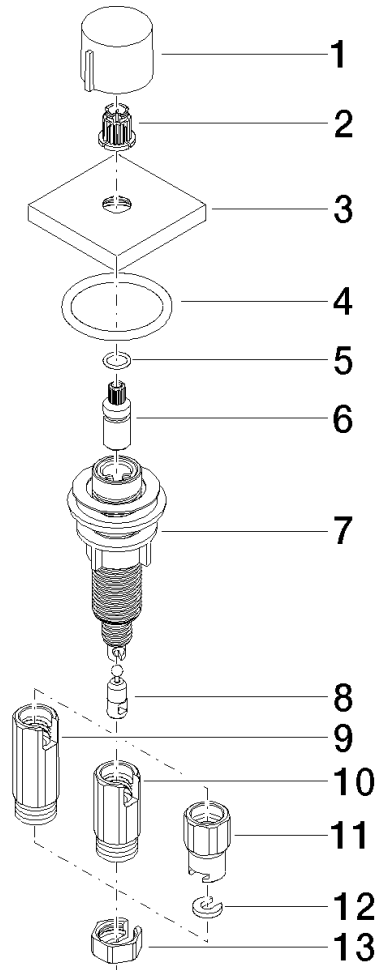

Strainer waste with control handle - Brushed Champagne (22kt Gold)

LOT

10 711 970

- control for single basin
- including adapter for Bowden cable

Fits LOT

	Brushed Champagne (22kt Gold)	10 711 970-46
	Chrome	10 711 970-00
	Brushed Platinum	10 711 970-06
	Platinum	10 711 970-08
	Durabress (23kt Gold)	10 711 970-09
	Dark Chrome	10 711 970-19
	Brushed Durabress (23kt Gold)	10 711 970-28
	Matte Black	10 711 970-33
	Champagne (22kt Gold)	10 711 970-47
	Brushed Chrome	10 711 970-93
	Brushed Dark Platinum	10 711 970-99

Strainer waste with control handle - Brushed Champagne (22kt Gold)

LOT

10 711 970

mm [inches]

10 711 970

Parts for other finishes can be found here: [Chrome](#)

Spare parts list

No.	Item Number	Name	Quantity used	Delivery time
1	09 20 97 030-46	handle	1	60
2	90 12 12 002 00 90	fixing cap	1	2
3	09 27 87 007-46	rosette	1	30
4	90 14 10 043 00 90	seal	1	2
5	09 14 10 042 90	seal	1	2
6	09 29 06 087-46	spindle	1	-
Spare part can no longer be ordered, please order the replacement item				
7	04 30 01 029 00 90	adaptor	1	2
8	09 24 03 175 90	adaptor	1	2
9	09 11 10 073-07	connection	1	30
10	09 11 10 074-07	connection	1	30
11	09 11 10 079-07	connection	1	30
12	09 30 11 087 90	disc	1	2
13	09 23 30 024-07	nut	1	30