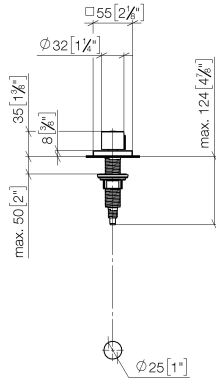

Strainer waste with control handle - Brushed Chrome

LOT

10 711 970

- control for single basin
- including adapter for Bowden cable

Fits LOT

	Brushed Chrome	10 711 970-93
	Chrome	10 711 970-00
	Brushed Platinum	10 711 970-06
	Platinum	10 711 970-08
	Durabronze (23kt Gold)	10 711 970-09
	Dark Chrome	10 711 970-19
	Brushed Durabronze (23kt Gold)	10 711 970-28
	Matte Black	10 711 970-33
	Brushed Champagne (22kt Gold)	10 711 970-46
	Champagne (22kt Gold)	10 711 970-47
	Brushed Dark Platinum	10 711 970-99

Strainer waste with control handle - Brushed Chrome

LOT

10 711 970

mm [inches]

10 711 970

Parts for other finishes can be found here: [Chrome](#)

Spare parts list

No.	Item Number	Name	Quantity used	Delivery time
1	09 20 97 030-93	handle	1	60
2	90 12 12 002 00 90	fixing cap	1	2
3	09 27 87 007-93	rosette	1	60
4	90 14 10 043 00 90	seal	1	2
5	09 14 10 042 90	seal	1	2
6	09 29 06 087-93	spindle	1	-
Spare part can no longer be ordered, please order the replacement item				
7	04 30 01 029 00 90	adaptor	1	2
8	09 24 03 175 90	adaptor	1	2
9	09 11 10 073-07	connection	1	30
10	09 11 10 074-07	connection	1	30
11	09 11 10 079-07	connection	1	30
12	09 30 11 087 90	disc	1	2
13	09 23 30 024-07	nut	1	30