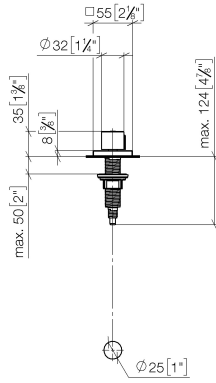

Strainer waste with control handle - Brushed Dark Platinum

LOT

10 711 970

- control for single basin
- including adapter for Bowden cable

Fits LOT

	Brushed Dark Platinum	10 711 970-99
	Chrome	10 711 970-00
	Brushed Platinum	10 711 970-06
	Platinum	10 711 970-08
	Durabass (23kt Gold)	10 711 970-09
	Dark Chrome	10 711 970-19
	Brushed Durabass (23kt Gold)	10 711 970-28
	Matte Black	10 711 970-33
	Brushed Champagne (22kt Gold)	10 711 970-46
	Champagne (22kt Gold)	10 711 970-47
	Brushed Chrome	10 711 970-93

10 711 970

mm [inches]

10 711 970

Parts for other finishes can be found here: [Chrome](#)

Spare parts list

No.	Item Number	Name	Quantity used	Delivery time
1	09 20 97 030-99	handle	1	30
2	90 12 12 002 00 90	fixing cap	1	2
3	09 27 87 007-99	rosette	1	30
4	90 14 10 043 00 90	seal	1	2
5	09 14 10 042 90	seal	1	2
6	09 29 06 087-99	spindle	1	-
Spare part can no longer be ordered, please order the replacement item				
7	04 30 01 029 00 90	adaptor	1	2
8	09 24 03 175 90	adaptor	1	2
9	09 11 10 073-07	connection	1	30
10	09 11 10 074-07	connection	1	30
11	09 11 10 079-07	connection	1	30
12	09 30 11 087 90	disc	1	2
13	09 23 30 024-07	nut	1	30