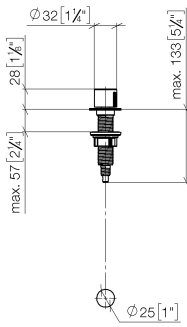

**Strainer waste with control handle - Brushed Platinum**

ELIO

10 712 970

- control for single basin
- including adapter for Bowden cable

Fits ELIO, ENO, MEM, META SQUARE, SYNC and TARA ULTRA

Fits: ELIO, MEM, ENO, SYNC, TARA ULTRA, META SQUARE

	Brushed Platinum	10 712 970-06
	Chrome	10 712 970-00
	Platinum	10 712 970-08
	Durabrand (23kt Gold)	10 712 970-09
	Dark Chrome	10 712 970-19
	Brushed Durabrand (23kt Gold)	10 712 970-28
	Matte Black	10 712 970-33
	Brushed Champagne (22kt Gold)	10 712 970-46
	Champagne (22kt Gold)	10 712 970-47
	Brushed Chrome	10 712 970-93
	Brushed Dark Platinum	10 712 970-99

10 712 970

mm [inches]

10 712 970

Parts for other finishes can be found here: [Chrome](#)

Spare parts list

No.	Item Number	Name	Quantity used	Delivery time
1	09 20 97 030-06	handle	1	10
2	90 12 12 002 00 90	fixing cap	1	2
3	09 27 87 011-06	rosette	1	10
4	09 14 10 042 90	seal	1	2
5	09 29 06 087-06	spindle	1	-
Spare part can no longer be ordered, please order the replacement item				
6	04 30 01 029 00 90	adaptor	1	2
7	09 24 03 175 90	adaptor	1	2
8	09 11 10 073-07	connection	1	30
9	09 11 10 074-07	connection	1	30
10	09 11 10 079-07	connection	1	30
11	09 30 11 087 90	disc	1	2
12	09 23 30 024-07	nut	1	30