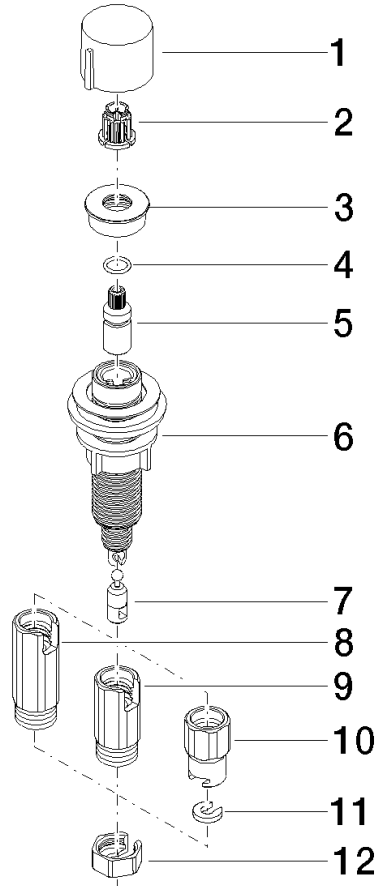

**Strainer waste with control handle - Brushed Platinum**

ELIO

10 712 970

- control for single basin
- including adapter for Bowden cable

Fits ELIO, ENO, MEM, META SQUARE, SYNC and TARA ULTRA

Fits: ELIO, MEM, ENO, SYNC, TARA ULTRA, META SQUARE

	Brushed Platinum	10 712 970-06
	Chrome	10 712 970-00
	Platinum	10 712 970-08
	Durabrand (23kt Gold)	10 712 970-09
	Dark Chrome	10 712 970-19
	Brushed Durabrand (23kt Gold)	10 712 970-28
	Matte Black	10 712 970-33
	Brushed Champagne (22kt Gold)	10 712 970-46
	Champagne (22kt Gold)	10 712 970-47
	Brushed Chrome	10 712 970-93
	Brushed Dark Platinum	10 712 970-99

10 712 970

mm [inches]

10 712 970

Parts for other finishes can be found here: [Chrome](#)

Spare parts list

No.	Item Number	Name	Quantity used	Delivery time
1	09 20 97 030-06	handle	1	10
2	90 12 12 002 00 90	fixing cap	1	2
3	09 27 87 011-06	rosette	1	10
4	09 14 10 042 90	seal	1	2
5	09 29 06 087-06	spindle	1	-
Spare part can no longer be ordered, please order the replacement item				
6	04 30 01 029 00 90	adaptor	1	2
7	09 24 03 175 90	adaptor	1	2
8	09 11 10 073-07	connection	1	30
9	09 11 10 074-07	connection	1	30
10	09 11 10 079-07	connection	1	30
11	09 30 11 087 90	disc	1	2
12	09 23 30 024-07	nut	1	30