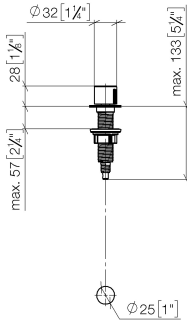

Strainer waste with control handle - Platinum

ELIO

10 712 970

- control for single basin
- including adapter for Bowden cable

Fits ELIO, ENO, MEM, META SQUARE, SYNC and TARA ULTRA

Fits: ELIO, MEM, ENO, SYNC, TARA ULTRA, META SQUARE

	Platinum	10 712 970-08
	Chrome	10 712 970-00
	Brushed Platinum	10 712 970-06
	Durabass (23kt Gold)	10 712 970-09
	Dark Chrome	10 712 970-19
	Brushed Durabass (23kt Gold)	10 712 970-28
	Matte Black	10 712 970-33
	Brushed Champagne (22kt Gold)	10 712 970-46
	Champagne (22kt Gold)	10 712 970-47
	Brushed Chrome	10 712 970-93
	Brushed Dark Platinum	10 712 970-99

10 712 970

mm [inches]

10 712 970

Parts for other finishes can be found here: [Chrome](#)

Spare parts list

No.	Item Number	Name	Quantity used	Delivery time
1	09 20 97 030-08	handle	1	40
2	90 12 12 002 00 90	fixing cap	1	2
3	09 27 87 011-08	rosette	1	40
4	09 14 10 042 90	seal	1	2
5	09 29 06 087-08	spindle	1	-
Spare part can no longer be ordered, please order the replacement item				
6	04 30 01 029 00 90	adaptor	1	2
7	09 24 03 175 90	adaptor	1	2
8	09 11 10 073-07	connection	1	30
9	09 11 10 074-07	connection	1	30
10	09 11 10 079-07	connection	1	30
11	09 30 11 087 90	disc	1	2
12	09 23 30 024-07	nut	1	30