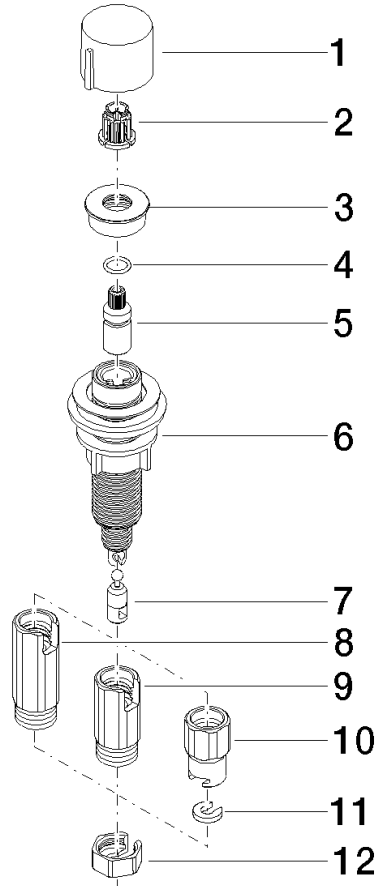

Strainer waste with control handle - Platinum

ELIO

10 712 970

- control for single basin
- including adapter for Bowden cable

Fits ELIO, ENO, MEM, META SQUARE, SYNC and TARA ULTRA

Fits: ELIO, MEM, ENO, SYNC, TARA ULTRA, META SQUARE

	Platinum	10 712 970-08
	Chrome	10 712 970-00
	Brushed Platinum	10 712 970-06
	Durabass (23kt Gold)	10 712 970-09
	Dark Chrome	10 712 970-19
	Brushed Durabass (23kt Gold)	10 712 970-28
	Matte Black	10 712 970-33
	Brushed Champagne (22kt Gold)	10 712 970-46
	Champagne (22kt Gold)	10 712 970-47
	Brushed Chrome	10 712 970-93
	Brushed Dark Platinum	10 712 970-99

10 712 970

mm [inches]

10 712 970

Parts for other finishes can be found here: [Chrome](#)

Spare parts list

No.	Item Number	Name	Quantity used	Delivery time
1	09 20 97 030-08	handle	1	40
2	90 12 12 002 00 90	fixing cap	1	2
3	09 27 87 011-08	rosette	1	40
4	09 14 10 042 90	seal	1	2
5	09 29 06 087-08	spindle	1	-
Spare part can no longer be ordered, please order the replacement item				
6	04 30 01 029 00 90	adaptor	1	2
7	09 24 03 175 90	adaptor	1	2
8	09 11 10 073-07	connection	1	30
9	09 11 10 074-07	connection	1	30
10	09 11 10 079-07	connection	1	30
11	09 30 11 087 90	disc	1	2
12	09 23 30 024-07	nut	1	30