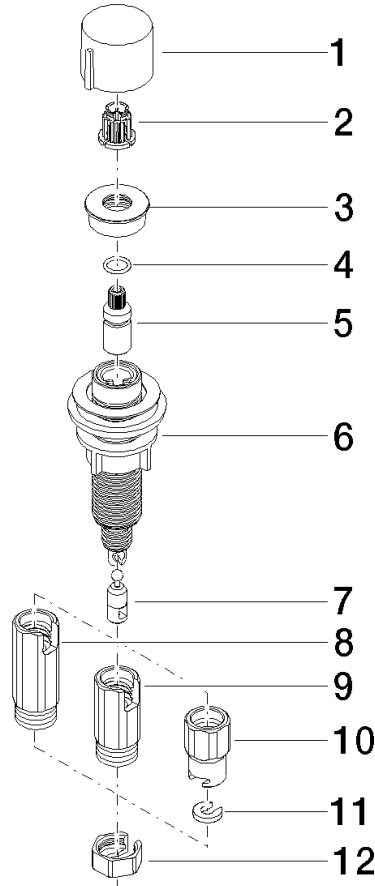

Strainer waste with control handle - Durabron (23kt Gold)

ELIO

10 712 970

- control for single basin
- including adapter for Bowden cable

Fits ELIO, ENO, MEM, META SQUARE, SYNC and TARA ULTRA

Fits: ELIO, MEM, ENO, SYNC, TARA ULTRA, META SQUARE

	Durabron (23kt Gold)	10 712 970-09
	Chrome	10 712 970-00
	Brushed Platinum	10 712 970-06
	Platinum	10 712 970-08
	Dark Chrome	10 712 970-19
	Brushed Durabron (23kt Gold)	10 712 970-28
	Matte Black	10 712 970-33
	Brushed Champagne (22kt Gold)	10 712 970-46
	Champagne (22kt Gold)	10 712 970-47
	Brushed Chrome	10 712 970-93
	Brushed Dark Platinum	10 712 970-99

10 712 970

mm [inches]

10 712 970

Parts for other finishes can be found here: [Chrome](#)

Spare parts list

No.	Item Number	Name	Quantity used	Delivery time
1	09 20 97 030-09	handle	1	40
2	90 12 12 002 00 90	fixing cap	1	2
3	09 27 87 011-09	rosette	1	40
4	09 14 10 042 90	seal	1	2
5	09 29 06 087-09	spindle	1	-
Spare part can no longer be ordered, please order the replacement item				
6	04 30 01 029 00 90	adaptor	1	2
7	09 24 03 175 90	adaptor	1	2
8	09 11 10 073-07	connection	1	30
9	09 11 10 074-07	connection	1	30
10	09 11 10 079-07	connection	1	30
11	09 30 11 087 90	disc	1	2
12	09 23 30 024-07	nut	1	30