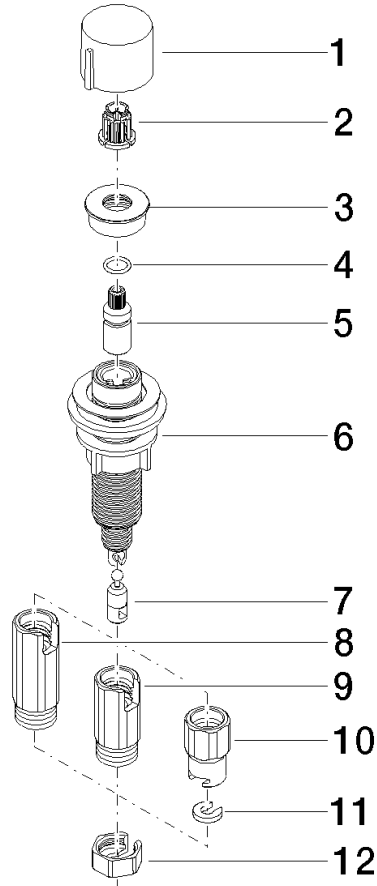

**Strainer waste with control handle - Brushed Durabronz (23kt Gold)**

ELIO

10 712 970

- control for single basin
- including adapter for Bowden cable

Fits ELIO, ENO, MEM, META SQUARE, SYNC and TARA ULTRA

Fits: ELIO, MEM, ENO, SYNC, TARA ULTRA, META SQUARE

	Brushed Durabronz (23kt Gold)	10 712 970-28
	Chrome	10 712 970-00
	Brushed Platinum	10 712 970-06
	Platinum	10 712 970-08
	Durabronz (23kt Gold)	10 712 970-09
	Dark Chrome	10 712 970-19
	Matte Black	10 712 970-33
	Brushed Champagne (22kt Gold)	10 712 970-46
	Champagne (22kt Gold)	10 712 970-47
	Brushed Chrome	10 712 970-93
	Brushed Dark Platinum	10 712 970-99

10 712 970

mm [inches]

10 712 970

Parts for other finishes can be found here: [Chrome](#)

Spare parts list

No.	Item Number	Name	Quantity used	Delivery time
1	09 20 97 030-28	handle	1	20
2	90 12 12 002 00 90	fixing cap	1	2
3	09 27 87 011-28	rosette	1	20
4	09 14 10 042 90	seal	1	2
5	09 29 06 087-28	spindle	1	-
Spare part can no longer be ordered, please order the replacement item				
6	04 30 01 029 00 90	adaptor	1	2
7	09 24 03 175 90	adaptor	1	2
8	09 11 10 073-07	connection	1	30
9	09 11 10 074-07	connection	1	30
10	09 11 10 079-07	connection	1	30
11	09 30 11 087 90	disc	1	2
12	09 23 30 024-07	nut	1	30