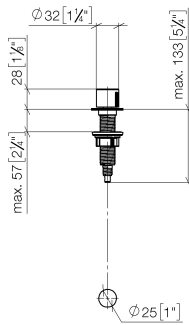

**Strainer waste with control handle - Brushed Durabronz (23kt Gold)**

ELIO

10 712 970

- control for single basin
- including adapter for Bowden cable

Fits ELIO, ENO, MEM, META SQUARE, SYNC and TARA ULTRA

Fits: ELIO, MEM, ENO, SYNC, TARA ULTRA, META SQUARE

	Brushed Durabronz (23kt Gold)	10 712 970-28
	Chrome	10 712 970-00
	Brushed Platinum	10 712 970-06
	Platinum	10 712 970-08
	Durabronz (23kt Gold)	10 712 970-09
	Dark Chrome	10 712 970-19
	Matte Black	10 712 970-33
	Brushed Champagne (22kt Gold)	10 712 970-46
	Champagne (22kt Gold)	10 712 970-47
	Brushed Chrome	10 712 970-93
	Brushed Dark Platinum	10 712 970-99

10 712 970

mm [inches]

10 712 970

Parts for other finishes can be found here: [Chrome](#)

Spare parts list

No.	Item Number	Name	Quantity used	Delivery time
1	09 20 97 030-28	handle	1	20
2	90 12 12 002 00 90	fixing cap	1	2
3	09 27 87 011-28	rosette	1	20
4	09 14 10 042 90	seal	1	2
5	09 29 06 087-28	spindle	1	-
Spare part can no longer be ordered, please order the replacement item				
6	04 30 01 029 00 90	adaptor	1	2
7	09 24 03 175 90	adaptor	1	2
8	09 11 10 073-07	connection	1	30
9	09 11 10 074-07	connection	1	30
10	09 11 10 079-07	connection	1	30
11	09 30 11 087 90	disc	1	2
12	09 23 30 024-07	nut	1	30